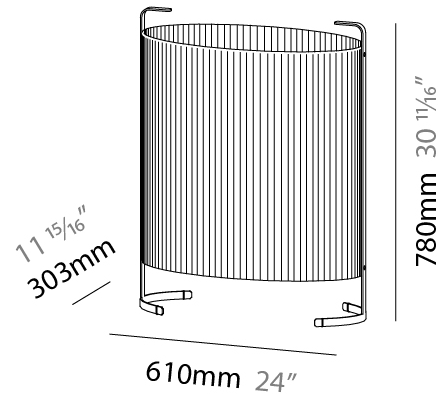

AMID PORTABLE

D94063

base number

1. To build a product code in our configurator select the specify button on the base model # product page
2. To build a manual product code on this datasheet choose from the options listed below in blue font and add the suffix to the base model #

GENERAL

Series: Amid
Brand: Milan
Division: Design
Mounting Type: Portable
Mounting Location: Table
Subcategory: Table

PHYSICAL

Shape: Oval
Length (mm): 610
Length (in): 24
Width (mm): 303
Width (in): 11 ¹⁵/₁₆
Height (mm): 780
Height (in): 30 ¹¹/₁₆
Light Distribution: Omnidirectional
Weight (kg): 10.0
Weight (lbs): 21.999
Diffuser: Glass - Acid-Satin Opal
Fixture Finish: MBQ
Fixture Material: Steel / Polyscreen / Glass

ELECTRICAL

Lamp Type: LED Retrofit
Lamp Shape: A19
Bulb Included: Bulb Not Included
Total Output Wattage (W): 12
Max. Wattage Per Lamp (W): 12
Lamp Base: E26
Input Voltage (V): 120
Upon Request: 277Vac / GU24

LED

OPTICAL

RATINGS AND CERTIFICATIONS

Certified By: CSA Certified to UL and CSA Standards
IP rating: IP55