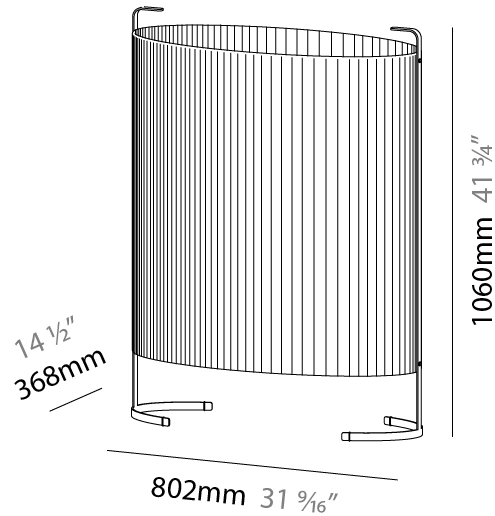

PROJECT	_____
TYPE	_____
SPECIFIER	_____
QUANTITY	_____
DATE	_____

AMID PORTABLE

D94064

base number

1. To build a product code in our configurator select the specify button on the base model # product page
2. To build a manual product code on this datasheet choose from the options listed below in blue font and add the suffix to the base model #

GENERAL

Series: Amid
Brand: Milan
Division: Design
Mounting Type: Portable
Mounting Location: Floor
Subcategory: Floor

PHYSICAL

Shape: Oval
Length (mm): 802
Length (in): 31 ⁹/₁₆
Width (mm): 368
Width (in): 14 ¹/₂
Height (mm): 1060
Height (in): 41 ³/₄
Light Distribution: Omnidirectional
Weight (kg): 12.2
Weight (lbs): 26.999
Diffuser: Glass - Acid-Satin Opal
Fixture Finish: MBQ
Fixture Material: Steel / Polyscreen / Glass

ELECTRICAL

Lamp Type: LED Retrofit
Lamp Shape: A19
Bulb Included: Bulb Not Included
Total Output Wattage (W): 12
Max. Wattage Per Lamp (W): 12
Lamp Base: E26
Input Voltage (V): 120
Upon Request: 277Vac / GU24

LED

OPTICAL

RATINGS AND CERTIFICATIONS

Certified By: CSA Certified to UL and CSA Standards
IP rating: IP55