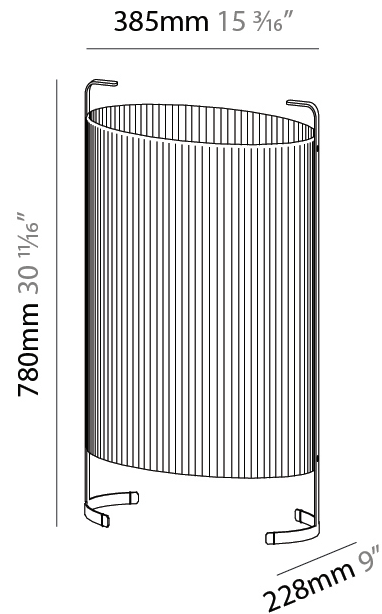

PROJECT	_____
TYPE	_____
SPECIFIER	_____
QUANTITY	_____
DATE	_____

AMID PORTABLE

D94076

base number

1. To build a product code in our configurator select the specify button on the base model # product page
2. To build a manual product code on this datasheet choose from the options listed below in blue font and add the suffix to the base model #

GENERAL

Series: Amid
Brand: Milan
Division: Design
Mounting Type: Portable
Mounting Location: Floor
Subcategory: Floor

PHYSICAL

Shape: Oval
Length (mm): 385
Length (in): 15 ³/₁₆"
Width (mm): 228
Width (in): 9
Height (mm): 780
Height (in): 30 ¹¹/₁₆"
Light Distribution: Omnidirectional
Diffuser: Glass - Acid-Satin Opal
Fixture Finish: MBQ
Fixture Material: Steel / Polyscreen / Glass

ELECTRICAL

Lamp Type: LED Retrofit
Lamp Shape: A19
Bulb Included: Bulb Not Included
Total Output Wattage (W): 12
Max. Wattage Per Lamp (W): 12
Lamp Base: E26
Input Voltage (V): 120
Upon Request: 277Vac / GU24

LED

OPTICAL

RATINGS AND CERTIFICATIONS

Certified By: CSA Certified to UL and CSA Standards
IP rating: IP55