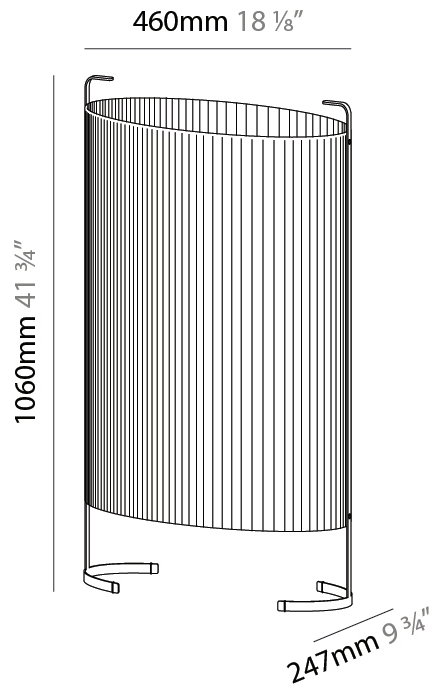

PROJECT	_____
TYPE	_____
SPECIFIER	_____
QUANTITY	_____
DATE	_____

AMID PORTABLE

D94077

base number

1. To build a product code in our configurator select the specify button on the base model # product page
2. To build a manual product code on this datasheet choose from the options listed below in blue font and add the suffix to the base model #

GENERAL

Series: Amid
Brand: Milan
Division: Design
Mounting Type: Portable
Mounting Location: Floor
Subcategory: Floor

PHYSICAL

Shape: Oval
Length (mm): 460
Length (in): 18 1/8
Width (mm): 247
Width (in): 9 3/4
Height (mm): 1060
Height (in): 41 3/4
Light Distribution: Omnidirectional
Diffuser: Glass - Acid-Satin Opal
Fixture Finish: MBQ
Fixture Material: Steel / Polyscreen / Glass

ELECTRICAL

Lamp Type: LED Retrofit
Lamp Shape: A19
Bulb Included: Bulb Not Included
Total Output Wattage (W): 12
Max. Wattage Per Lamp (W): 12
Lamp Base: E26
Input Voltage (V): 120
Upon Request: 277Vac / GU24

LED

OPTICAL

RATINGS AND CERTIFICATIONS

Certified By: CSA Certified to UL and CSA Standards
IP rating: IP55