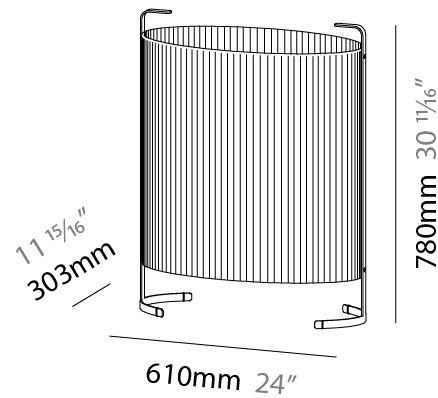

AMID PORTABLE

D94063

base number

1. To build a product code in our configurator select the specify button on the base model # product page
2. To build a manual product code on this datasheet choose from the options listed below in blue font and add the suffix to the base model #

GENERAL

Series: Amid
Brand: Milan
Division: Design
Mounting Type: Portable
Mounting Location: Table
Subcategory: Table

PHYSICAL

Shape: Oval
Length (mm): 610
Length (in): 24
Width (mm): 303
Width (in): 11 ¹⁵/₁₆
Height (mm): 780
Height (in): 30 ¹¹/₁₆
Light Distribution: Omnidirectional
Weight (kg): 10.0
Weight (lbs): 21.999
Diffuser: Glass - Acid-Satin Opal
Fixture Finish: MBQ
Fixture Material: Steel / Polyscreen / Glass

ELECTRICAL

Lamp Type: LED Retrofit
Lamp Shape: A19
Bulb Included: Bulb Not Included
Total Output Wattage (W): 12
Max. Wattage Per Lamp (W): 12
Lamp Base: E26
Input Voltage (V): 120
Upon Request: 277Vac / GU24

LED

OPTICAL

RATINGS AND CERTIFICATIONS

Certified By: CSA Certified to UL and CSA Standards
IP rating: IP55