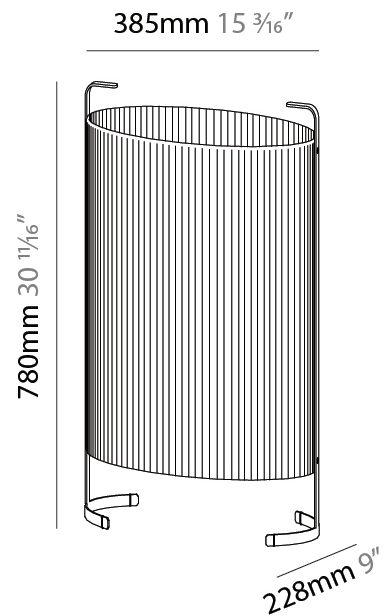

PROJECT	_____
TYPE	_____
SPECIFIER	_____
QUANTITY	_____
DATE	_____

AMID PORTABLE

D94076

base number

1. To build a product code in our configurator select the specify button on the base model # product page
2. To build a manual product code on this datasheet choose from the options listed below in blue font and add the suffix to the base model #

GENERAL

Series: Amid
Brand: Milan
Division: Design
Mounting Type: Portable
Mounting Location: Floor
Subcategory: Floor

PHYSICAL

Shape: Oval
Length (mm): 385
Length (in): 15 ³/₁₆"
Width (mm): 228
Width (in): 9
Height (mm): 780
Height (in): 30 ¹¹/₁₆"
Light Distribution: Omnidirectional
Diffuser: Glass - Acid-Satin Opal
Fixture Finish: MBQ
Fixture Material: Steel / Polyscreen / Glass

ELECTRICAL

Lamp Type: LED Retrofit
Lamp Shape: A19
Bulb Included: Bulb Not Included
Total Output Wattage (W): 12
Max. Wattage Per Lamp (W): 12
Lamp Base: E26
Input Voltage (V): 120
Upon Request: 277Vac / GU24

LED

OPTICAL

RATINGS AND CERTIFICATIONS

Certified By: CSA Certified to UL and CSA Standards
IP rating: IP55