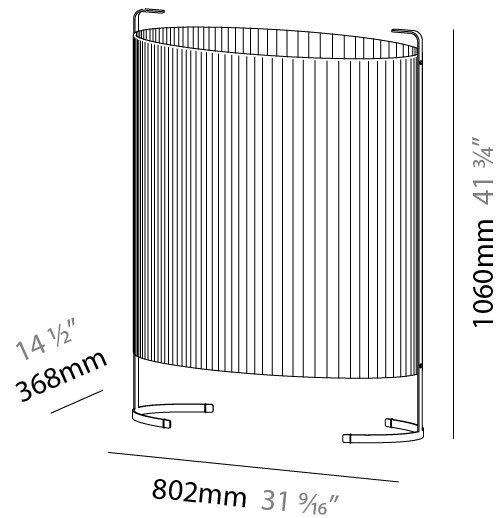

PROJECT	_____
TYPE	_____
SPECIFIER	_____
QUANTITY	_____
DATE	_____

AMID PORTABLE

D94064

base number

1. To build a product code in our configurator select the specify button on the base model # product page
2. To build a manual product code on this datasheet choose from the options listed below in blue font and add the suffix to the base model #

GENERAL

Series: Amid
Brand: Milan
Division: Design
Mounting Type: Portable
Mounting Location: Floor
Subcategory: Floor

PHYSICAL

Shape: Oval
Length (mm): 802
Length (in): 31 ⁹/₁₆
Width (mm): 368
Width (in): 14 ¹/₂
Height (mm): 1060
Height (in): 41 ³/₄
Light Distribution: Omnidirectional
Weight (kg): 12.2
Weight (lbs): 26.999
Diffuser: Glass - Acid-Satin Opal
Fixture Finish: MBQ
Fixture Material: Steel / Polyscreen / Glass

ELECTRICAL

Lamp Type: LED Retrofit
Lamp Shape: A19
Bulb Included: Bulb Not Included
Total Output Wattage (W): 12
Max. Wattage Per Lamp (W): 12
Lamp Base: E26
Input Voltage (V): 120
Upon Request: 277Vac / GU24

LED

OPTICAL

RATINGS AND CERTIFICATIONS

Certified By: CSA Certified to UL and CSA Standards
IP rating: IP55