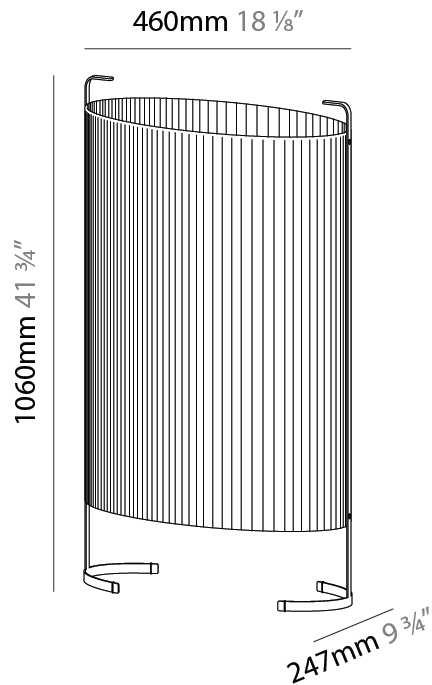

PROJECT	
TYPE	
SPECIFIER	
QUANTITY	
DATE	

AMID PORTABLE

D94077

base number

1. To build a product code in our configurator select the specify button on the base model # product page
2. To build a manual product code on this datasheet choose from the options listed below in blue font and add the suffix to the base model #

GENERAL

Series: Amid
Brand: Milan
Division: Design
Mounting Type: Portable
Mounting Location: Floor
Subcategory: Floor

PHYSICAL

Shape: Oval
Length (mm): 460
Length (in): 18 1/8
Width (mm): 247
Width (in): 9 3/4
Height (mm): 1060
Height (in): 41 3/4
Light Distribution: Omnidirectional
Diffuser: Glass - Acid-Satin Opal
Fixture Finish: MBQ
Fixture Material: Steel / Polyscreen / Glass

ELECTRICAL

Lamp Type: LED Retrofit
Lamp Shape: A19
Bulb Included: Bulb Not Included
Total Output Wattage (W): 12
Max. Wattage Per Lamp (W): 12
Lamp Base: E26
Input Voltage (V): 120
Upon Request: 277Vac / GU24

LED

OPTICAL

RATINGS AND CERTIFICATIONS

Certified By: CSA Certified to UL and CSA Standards
IP rating: IP55