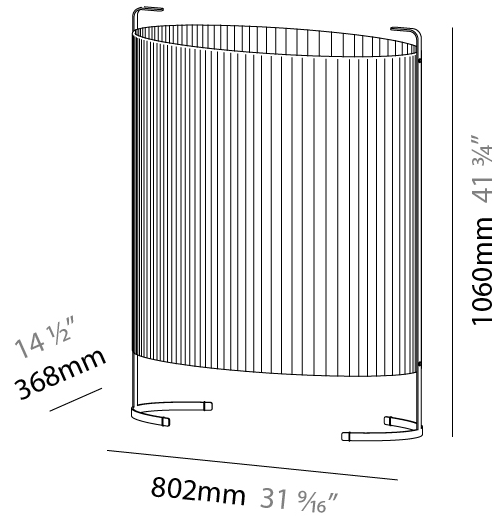

PROJECT	
TYPE	
SPECIFIER	
QUANTITY	
DATE	

AMID PORTABLE

D94064

base number

1. To build a product code in our configurator select the specify button on the base model # product page
2. To build a manual product code on this datasheet choose from the options listed below in blue font and add the suffix to the base model #

GENERAL

Series: Amid
Brand: Milan
Division: Design
Mounting Type: Portable
Mounting Location: Floor
Subcategory: Floor

PHYSICAL

Shape: Oval
Length (mm): 802
Length (in): 31 ³/₁₆
Width (mm): 368
Width (in): 14 ¹/₂
Height (mm): 1060
Height (in): 41 ³/₄
Light Distribution: Omnidirectional
Weight (kg): 12.2
Weight (lbs): 26.999
Diffuser: Glass - Acid-Satin Opal
Fixture Finish: MBQ
Fixture Material: Steel / Polyscreen / Glass

ELECTRICAL

Lamp Type: LED Retrofit
Lamp Shape: A19
Bulb Included: Bulb Not Included
Total Output Wattage (W): 12
Max. Wattage Per Lamp (W): 12
Lamp Base: E26
Input Voltage (V): 120
Upon Request: 277Vac / GU24

LED

OPTICAL

RATINGS AND CERTIFICATIONS

Certified By: CSA Certified to UL and CSA Standards
IP rating: IP55