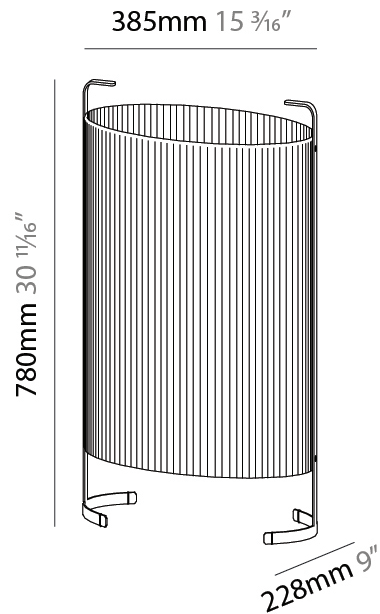

PROJECT
TYPE
SPECIFIER
QUANTITY
DATE

AMID PORTABLE

D94076

base number

1. To build a product code in our configurator select the specify button on the base model # product page
2. To build a manual product code on this datasheet choose from the options listed below in blue font and add the suffix to the base model #

GENERAL

Series: Amid
Brand: Milan
Division: Design
Mounting Type: Portable
Mounting Location: Floor
Subcategory: Floor

PHYSICAL

Shape: Oval
Length (mm): 385
Length (in): 15 ³/₁₆
Width (mm): 228
Width (in): 9
Height (mm): 780
Height (in): 30 ¹¹/₁₆
Light Distribution: Omnidirectional
Diffuser: Glass - Acid-Satin Opal
Fixture Finish: MBQ
Fixture Material: Steel / Polyscreen / Glass

ELECTRICAL

Lamp Type: LED Retrofit
Lamp Shape: A19
Bulb Included: Bulb Not Included
Total Output Wattage (W): 12
Max. Wattage Per Lamp (W): 12
Lamp Base: E26
Input Voltage (V): 120
Upon Request: 277Vac / GU24

LED

OPTICAL

RATINGS AND CERTIFICATIONS

Certified By: CSA Certified to UL and CSA Standards
IP rating: IP55