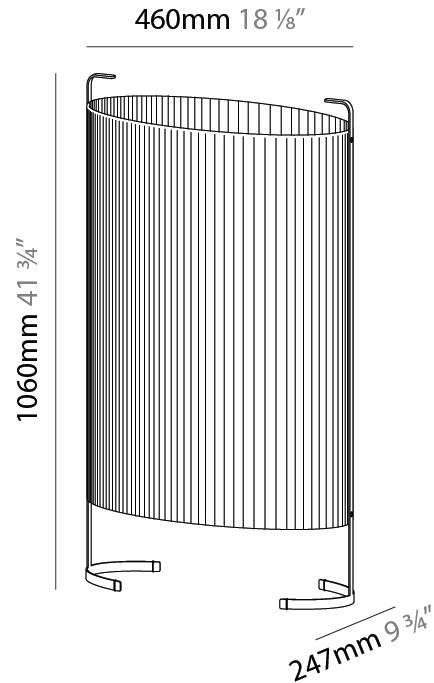

PROJECT	
TYPE	
SPECIFIER	
QUANTITY	
DATE	

AMID PORTABLE

D94077

base number

1. To build a product code in our configurator select the specify button on the base model # product page
2. To build a manual product code on this datasheet choose from the options listed below in blue font and add the suffix to the base model #

GENERAL

Series: Amid
Brand: Milan
Division: Design
Mounting Type: Portable
Mounting Location: Floor
Subcategory: Floor

PHYSICAL

Shape: Oval
Length (mm): 460
Length (in): 18 1/8
Width (mm): 247
Width (in): 9 3/4
Height (mm): 1060
Height (in): 41 3/4
Light Distribution: Omnidirectional
Diffuser: Glass - Acid-Satin Opal
Fixture Finish: MBQ
Fixture Material: Steel / Polyscreen / Glass

ELECTRICAL

Lamp Type: LED Retrofit
Lamp Shape: A19
Bulb Included: Bulb Not Included
Total Output Wattage (W): 12
Max. Wattage Per Lamp (W): 12
Lamp Base: E26
Input Voltage (V): 120
Upon Request: 277Vac / GU24

LED

OPTICAL

RATINGS AND CERTIFICATIONS

Certified By: CSA Certified to UL and CSA Standards
IP rating: IP55