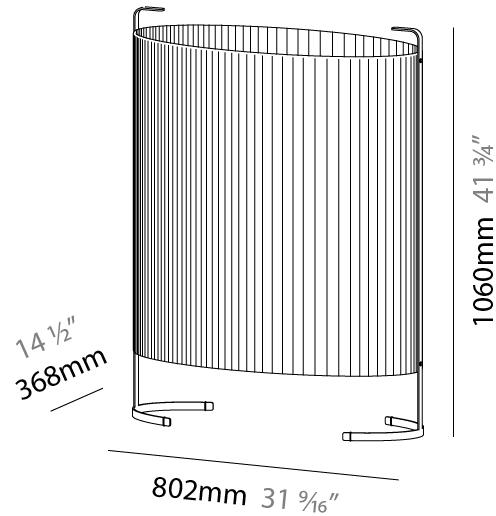

PROJECT	_____
TYPE	_____
SPECIFIER	_____
QUANTITY	_____
DATE	_____

AMID PORTABLE

D94064

base number

1. To build a product code in our configurator select the specify button on the base model # product page
2. To build a manual product code on this datasheet choose from the options listed below in blue font and add the suffix to the base model #

GENERAL

Series: Amid
Brand: Milan
Division: Design
Mounting Type: Portable
Mounting Location: Floor
Subcategory: Floor

PHYSICAL

Shape: Oval
Length (mm): 802
Length (in): 31 ³/₁₆
Width (mm): 368
Width (in): 14 ¹/₂
Height (mm): 1060
Height (in): 41 ³/₄
Light Distribution: Omnidirectional
Weight (kg): 12.2
Weight (lbs): 26.999
Diffuser: Glass - Acid-Satin Opal
Fixture Finish: MBQ
Fixture Material: Steel / Polyscreen / Glass

ELECTRICAL

Lamp Type: LED Retrofit
Lamp Shape: A19
Bulb Included: Bulb Not Included
Total Output Wattage (W): 12
Max. Wattage Per Lamp (W): 12
Lamp Base: E26
Input Voltage (V): 120
Upon Request: 277Vac / GU24

LED

OPTICAL

RATINGS AND CERTIFICATIONS

Certified By: CSA Certified to UL and CSA Standards
IP rating: IP55