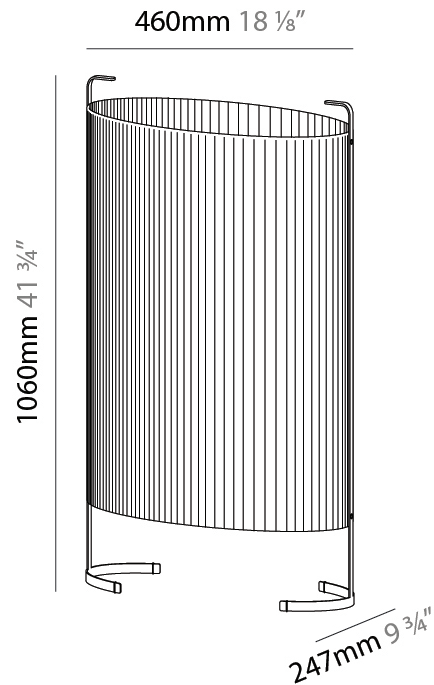

PROJECT	
TYPE	
SPECIFIER	
QUANTITY	
DATE	

AMID PORTABLE

D94077

base number

1. To build a product code in our configurator select the specify button on the base model # product page
2. To build a manual product code on this datasheet choose from the options listed below in blue font and add the suffix to the base model #

GENERAL

Series: Amid
Brand: Milan
Division: Design
Mounting Type: Portable
Mounting Location: Floor
Subcategory: Floor

PHYSICAL

Shape: Oval
Length (mm): 460
Length (in): 18 1/8
Width (mm): 247
Width (in): 9 3/4
Height (mm): 1060
Height (in): 41 3/4
Light Distribution: Omnidirectional
Diffuser: Glass - Acid-Satin Opal
Fixture Finish: MBQ
Fixture Material: Steel / Polyscreen / Glass

ELECTRICAL

Lamp Type: LED Retrofit
Lamp Shape: A19
Bulb Included: Bulb Not Included
Total Output Wattage (W): 12
Max. Wattage Per Lamp (W): 12
Lamp Base: E26
Input Voltage (V): 120
Upon Request: 277Vac / GU24

LED

OPTICAL

RATINGS AND CERTIFICATIONS

Certified By: CSA Certified to UL and CSA Standards
IP rating: IP55