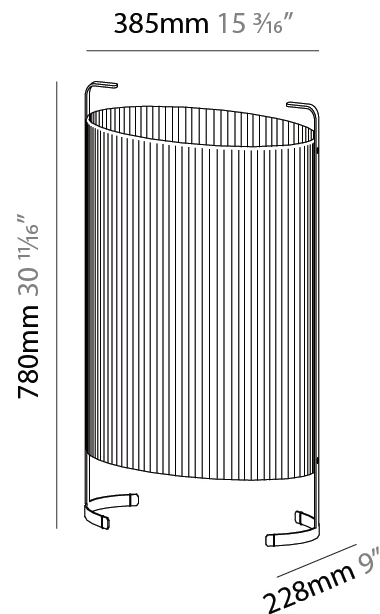

PROJECT
TYPE
SPECIFIER
QUANTITY
DATE

AMID PORTABLE

D94076

base number

1. To build a product code in our configurator select the specify button on the base model # product page
2. To build a manual product code on this datasheet choose from the options listed below in blue font and add the suffix to the base model #

GENERAL

Series: Amid
Partner: Milan
Division: Design
Installation: Portable
Product Type: Floor
Mounting Location: Floor

PHYSICAL

Shape: Oval
Length (mm): 385
Length (in): 15 ³/₁₆
Width (mm): 228
Width (in): 9
Height (mm): 780
Height (in): 30 ¹¹/₁₆
Diffuser: Glass - Acid-Satin Opal
Fixture Finish: MBQ
Fixture Material: Steel / Polyscreen / Glass
Primary Material: Fabric

ELECTRICAL

Lamp Type: LED Retrofit
Lamp Shape: A19
Bulb Included: Bulb Not Included
Total Output Wattage (W): 12
Max. Wattage Per Lamp (W): 12
Lamp Base: E26
Input Voltage (V): 120
Upon Request: 277Vac / GU24

LED

OPTICAL

RATINGS AND CERTIFICATIONS

Certified By: CSA Certified to UL and CSA Standards
IP rating: IP55