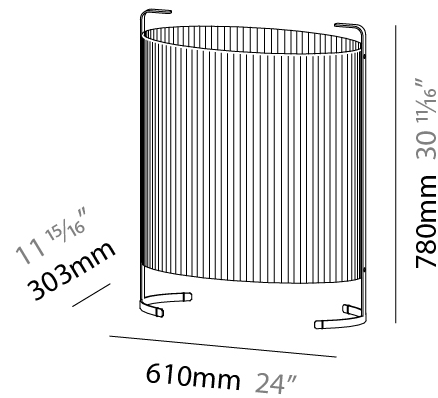

PROJECT	
TYPE	
SPECIFIER	
QUANTITY	
DATE	

AMID PORTABLE

D94063

base number

1. To build a product code in our configurator select the specify button on the base model # product page
2. To build a manual product code on this datasheet choose from the options listed below in blue font and add the suffix to the base model #

GENERAL

Series: Amid
Partner: Milan
Division: Design
Installation: Portable
Product Type: Floor
Mounting Location: Floor

PHYSICAL

Shape: Oval
Length (mm): 610
Length (in): 24
Width (mm): 303
Width (in): 11 ¹⁵/₁₆
Height (mm): 780
Height (in): 30 ¹¹/₁₆
Weight (kg): 10.0
Weight (lbs): 21.999
Diffuser: Glass - Acid-Satin Opal
Fixture Finish: MBQ
Fixture Material: Steel / Polyscreen / Glass
Primary Material: Fabric

ELECTRICAL

Lamp Type: LED Retrofit
Lamp Shape: A19
Bulb Included: Bulb Not Included
Total Output Wattage (W): 12
Max. Wattage Per Lamp (W): 12
Lamp Base: E26
Input Voltage (V): 120
Upon Request: 277Vac / GU24

LED

OPTICAL

RATINGS AND CERTIFICATIONS

Certified By: CSA Certified to UL and CSA Standards
IP rating: IP55