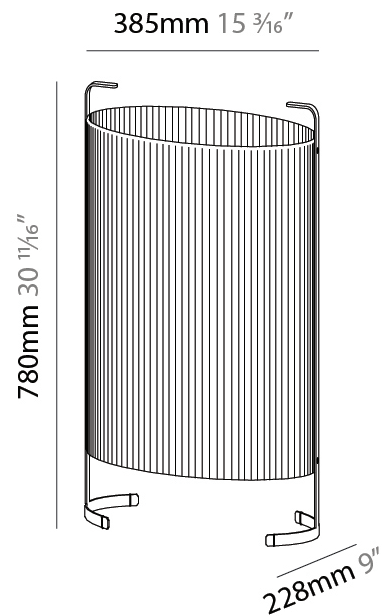

PROJECT	
TYPE	
SPECIFIER	
QUANTITY	
DATE	

AMID PORTABLE

D94076

base number

1. To build a product code in our configurator select the specify button on the base model # product page
2. To build a manual product code on this datasheet choose from the options listed below in blue font and add the suffix to the base model #

GENERAL

Series: Amid
Brand: Milan
Division: Design
Mounting Type: Portable
Mounting Location: Floor
Subcategory: Floor

PHYSICAL

Shape: Oval
Length (mm): 385
Length (in): 15 ³/₁₆
Width (mm): 228
Width (in): 9
Height (mm): 780
Height (in): 30 ¹¹/₁₆
Light Distribution: Omnidirectional
Diffuser: Glass - Acid-Satin Opal
Fixture Finish: MBQ
Fixture Material: Steel / Polyscreen / Glass

ELECTRICAL

Lamp Type: LED Retrofit
Lamp Shape: A19
Bulb Included: Bulb Not Included
Total Output Wattage (W): 12
Max. Wattage Per Lamp (W): 12
Lamp Base: E26
Input Voltage (V): 120
Upon Request: 277Vac / GU24

LED

OPTICAL

RATINGS AND CERTIFICATIONS

Certified By: CSA Certified to UL and CSA Standards
IP rating: IP55