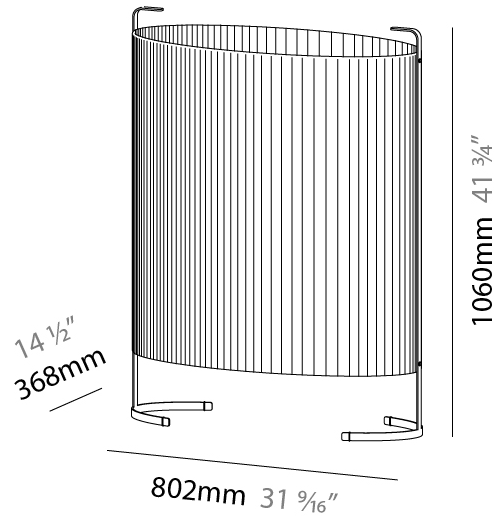

PROJECT	_____
TYPE	_____
SPECIFIER	_____
QUANTITY	_____
DATE	_____

AMID PORTABLE

D94064

base number

1. To build a product code in our configurator select the specify button on the base model # product page
2. To build a manual product code on this datasheet choose from the options listed below in blue font and add the suffix to the base model #

GENERAL

Series: Amid
Brand: Milan
Division: Design
Mounting Type: Portable
Mounting Location: Floor
Subcategory: Floor

PHYSICAL

Shape: Oval
Length (mm): 802
Length (in): 31 ³/₁₆
Width (mm): 368
Width (in): 14 ¹/₂
Height (mm): 1060
Height (in): 41 ³/₄
Light Distribution: Omnidirectional
Weight (kg): 12.2
Weight (lbs): 26.999
Diffuser: Glass - Acid-Satin Opal
Fixture Finish: MBQ
Fixture Material: Steel / Polyscreen / Glass

ELECTRICAL

Lamp Type: LED Retrofit
Lamp Shape: A19
Bulb Included: Bulb Not Included
Total Output Wattage (W): 12
Max. Wattage Per Lamp (W): 12
Lamp Base: E26
Input Voltage (V): 120
Upon Request: 277Vac / GU24

LED

OPTICAL

RATINGS AND CERTIFICATIONS

Certified By: CSA Certified to UL and CSA Standards
IP rating: IP55