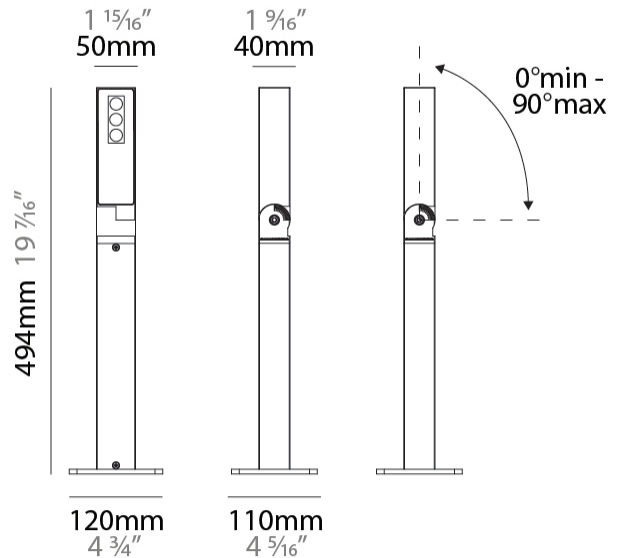

GENERAL

Series: Angolo
 Partner: Diamante
 Division: Exterior
 Installation: Post
 Product Type: Bollard
 Mounting Location: Above Ground
 Light Distribution: Direct

PHYSICAL

Shape: Rectangle
 Length (mm): 120
 Length (in): 4 3/4
 Width (mm): 110
 Width (in): 4 5/16
 Height (mm): 494
 Height (in): 19 7/16
 Weight (kg): 2
 Diffuser: PMMA - Opal
 Fixture Finish: ANB
 Fixture Material: Aluminum Alloy
 Cable Details: Supplied with one power supply cable 0.8m in length

RATINGS AND CERTIFICATIONS

Certified By: Certified for North American Standards
 IP rating: IP66
 IK Rating: IK10

ANGOLO POST

E15B009- -

base number Color Beam Angle
 Temperature Options

- To build a product code in our configurator select the specify button on the base model # product page
- To build a manual product code on this datasheet choose from the options listed below in blue font and add the suffix to the base model #

GENERAL

Series: Angolo
 Partner: Diamante
 Division: Exterior
 Installation: Post
 Product Type: Bollard
 Mounting Location: Above Ground
 Light Distribution: Direct

PHYSICAL

Shape: Rectangle
 Length (mm): 120
 Length (in): 4 3/4
 Width (mm): 110
 Width (in): 4 5/16
 Height (mm): 794
 Height (in): 31 1/4
 Weight (kg): 2.6
 Diffuser: PMMA - Opal
 Fixture Finish: ANB
 Fixture Material: Aluminum Alloy
 Cable Details: Supplied with one power supply cable 0.8m in length

GENERAL

Series: Angolo
 Partner: Diamante
 Division: Exterior
 Installation: Post
 Product Type: Bollard
 Mounting Location: Above Ground
 Light Distribution: Direct

PHYSICAL

Shape: Rectangle
 Length (mm): 120
 Length (in): 4 ³/₄
 Width (mm): 110
 Width (in): 4 ⁵/₁₆
 Height (mm): 1094
 Height (in): 43 ¹/₁₆
 Weight (kg): 3
 Diffuser: PMMA - Opal
 Fixture Finish: ANB
 Fixture Material: Aluminum Alloy
 Cable Details: Supplied with one power supply cable 0.8m in length