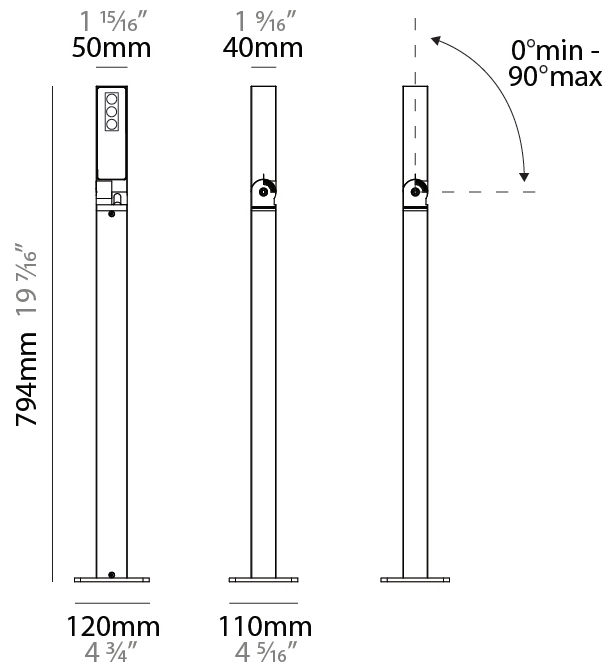

ANGOLO POST

E15B009- -

base number   Color   Beam Angle
Temperature   Options

1. To build a product code in our configurator select the specify button on the base model # product page
2. To build a manual product code on this datasheet choose from the options listed below in blue font and add the suffix to the base model #

GENERAL

Series: Angolo
Partner: Diamante
Division: Exterior
Installation: Post
Product Type: Bollard
Mounting Location: Above Ground
Light Distribution: Direct

PHYSICAL

Shape: Rectangle
Length (mm): 120
Length (in): 4 3/4
Width (mm): 110
Width (in): 4 5/16
Height (mm): 794
Height (in): 31 1/4
Weight (kg): 2.6
Diffuser: PMMA - Opal
Fixture Finish: ANB
Fixture Material: Aluminum Alloy
Cable Details: Supplied with one power supply cable 0.8m in length

ELECTRICAL

Lamp Type: LED
Input Wattage (W): 8.2
Dimming: Non-Dimmable
Driver Included: Yes
Driver Location: Integrated
Driver Type: Constant Voltage - Universal
Driver Class: Class 2
Input Voltage (V): 120 - 277
Upon Request: 0-10V Dimming

LED

Number of LEDs: 3
Color Temperature (°K): 2200 / 3000 / 4000 / 5700
Max. Delivered Lumen (lm): 570 - 740
Nominal Lumen (lm): 780 - 960
CRI: >80 CRI
Lamp Life (hrs): 60000

OPTICAL

Beam Angle: 10/30/50/12x35/35x12/80

RATINGS AND CERTIFICATIONS

Certified By: Certified for North American Standards
IP Rating: IP66
IK Rating: IK10