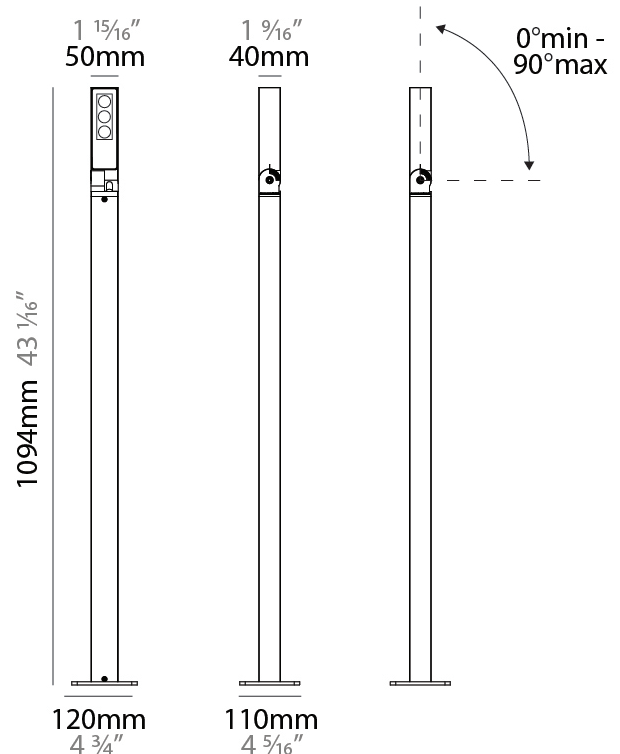

ANGOLO POST

E15B010- -

base number   Color   Beam Angle
Temperature   Options

1. To build a product code in our configurator select the specify button on the base model # product page
2. To build a manual product code on this datasheet choose from the options listed below in blue font and add the suffix to the base model #

GENERAL

Series: Angolo
Partner: Diamante
Division: Exterior
Installation: Post
Product Type: Bollard
Mounting Location: Above Ground
Light Distribution: Direct

PHYSICAL

Shape: Rectangle
Length (mm): 120
Length (in): 4 ³/₄
Width (mm): 110
Width (in): 4 ⁵/₁₆
Height (mm): 1094
Height (in): 43 ¹/₁₆
Weight (kg): 3
Diffuser: PMMA - Opal
Fixture Finish: ANB
Fixture Material: Aluminum Alloy
Cable Details: Supplied with one power supply cable 0.8m in length

ELECTRICAL

Lamp Type: LED
Input Wattage (W): 8.2
Dimming: Non-Dimmable
Driver Included: Yes
Driver Location: Integrated
Driver Type: Constant Voltage - Universal
Driver Class: Class 2
Input Voltage (V): 120 - 277
Upon Request: 0-10V Dimming

LED

Number of LEDs: 3
Color Temperature (°K): 2200 / 3000 / 4000 / 5700
Max. Delivered Lumen (lm): 570 - 740
Nominal Lumen (lm): 780 - 960
CRI: >80 CRI
Lamp Life (hrs): 60000

OPTICAL

Beam Angle: 10/30/50/12x35/35x12/80

RATINGS AND CERTIFICATIONS

Certified By: Certified for North American Standards
IP Rating: IP66
IK Rating: IK10