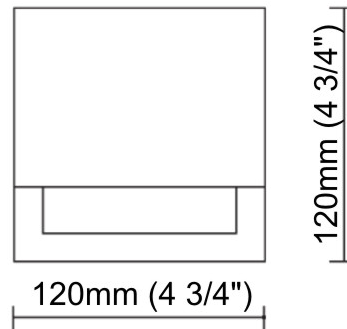

GENERAL

Series: Apply
Subseries: Apply Mini
Brand: Side
Division: Exterior
Mounting Type: Surface
Mounting Location: Wall
Subcategory: Wall Effect

PHYSICAL

Shape: Abstract
Length (mm): 120
Length (in): 4 3/4
Height (mm): 120
Height (in): 4 3/4
Extension (mm): 105
Extension (in): 4 1/8
Light Distribution: Direct
Weight (kg): 0.75
Weight (lbs): 1.65
Diffuser: Frosted tempered glass
Gasket: Silicon rubber
Fixture Finish: [BLK](#) / [BRN](#) / [GRY](#)
Fixture Material: Aluminum Die Cast

ELECTRICAL

Lamp Type: LED (Zhaga Standard)
Input Wattage (W): 8.2
Total Output Wattage (W): 7.2
Dimming: Non-Dimmable
Driver Included: Yes
Driver Location: Integrated
Driver Type: Constant Current - 120Vac
Driver Class: Class 2
Input Voltage (V): 120 - 277
Constant Current (mA): 350
Upon Request: (Not included - see components [IP65 or higher enclosure to be supplied by others]) Remote: 0-10Vdc dimming / Phase dimming 120Vac only / Non-dimming 120/277Vac

LED

Color Temperature (°K): [3000](#) / [4000](#)
Max. Delivered Lumen (lm): 576.1 / 578
Nominal Lumen (lm): 648 / 648
CRI: >80 CRI
Lamp Life (hrs): 50000

OPTICAL

Beam Angle: Asymmetrical

RATINGS AND CERTIFICATIONS

Certified By: Certified for North American Standards
IP rating: IP65
Bug Rating: B1 U1 G0
Upon Request: Dark Sky Certification

📦 0.75kg / 1.65lbs