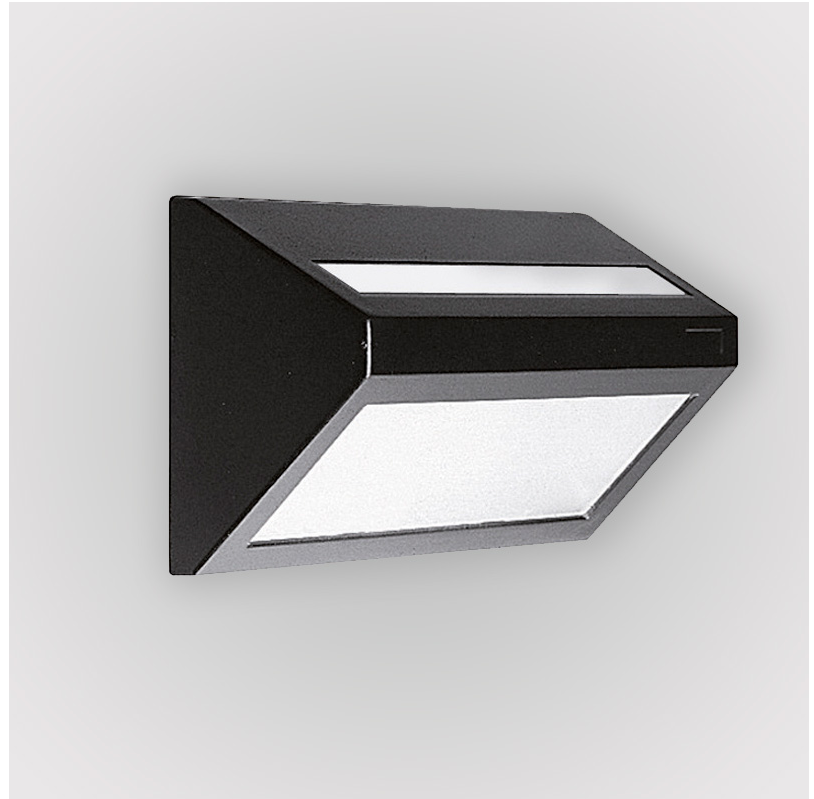

GENERAL

Series: Apply _____
Subseries: Apply 2 _____
Brand: Side _____
Division: Exterior _____
Mounting Type: Surface _____
Mounting Location: Wall _____
Subcategory: Up/Down Light _____

PHYSICAL

Shape: Abstract _____
Length (mm): 280 _____
Length (in): 11 _____
Width (mm): 85 _____
Width (in): 3 3/8 _____
Height (mm): 140 _____
Height (in): 5 1/2 _____
Light Distribution: Direct / Indirect _____
Weight (kg): 1.7 _____
Weight (lbs): 3.75 _____
Diffuser: Frosted tempered glass _____
Gasket: Silicon rubber _____
Fixture Finish: BLK _____
Fixture Material: Aluminum Die Cast _____

ELECTRICAL

Lamp Type: LED (Zhaga Standard) _____
Input Wattage (W): 14 _____
Total Output Wattage (W): 12 _____
Dimming: Non-Dimmable _____
Driver Included: Yes _____
Driver Location: Integrated _____
Driver Type: Constant Voltage - 120Vac _____
Driver Class: Class 2 _____
Input Voltage (V): 120 _____
Output Voltage (V): 24 _____
Upon Request: (Not included - see components) Remote: 0-10Vdc dimming / Phase dimming @120Vac only / Non-dimming 120/277Vac _____

LED

Color Temperature (°K): 3000 / 4000 / 6000 _____
Max. Delivered Lumen (lm): 893.6 / 935.1 / 997.5 _____
Nominal Lumen (lm): 1290 / 1350 / 1440 _____
CRI: >85 CRI _____
Lamp Life (hrs): 50000 _____

OPTICAL

Beam Angle: Symmetric _____

RATINGS AND CERTIFICATIONS

Certified By: Certified for North American Standards _____
IP rating: IP65 _____

280mm 11"

85mm
3 3/8"

1.8kg/
3.97lbs