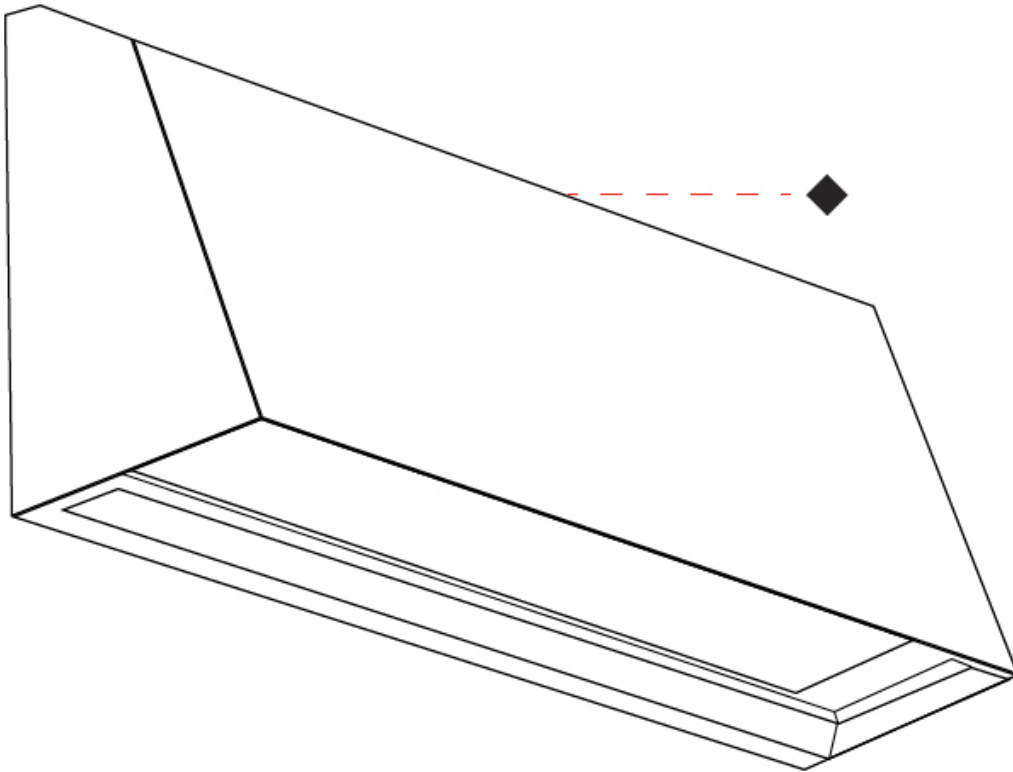

GENERAL

Series: Apply _____
 Subseries: Apply 1 _____
 Brand: Side _____
 Division: Exterior _____
 Mounting Type: Surface _____
 Mounting Location: Wall _____
 Subcategory: Wall Effect _____

PHYSICAL

Shape: Abstract _____
 Length (mm): 275 _____
 Length (in): 10 ¹³/₁₆ _____
 Height (mm): 140 _____
 Height (in): 5 ¹/₂ _____
 Extension (mm): 85 _____
 Extension (in): 3 ³/₈ _____
 Light Distribution: Direct _____
 Weight (kg): 1.3 _____
 Weight (lbs): 2.87 _____
 Diffuser: Frosted tempered glass _____
 Gasket: Silicone rubber _____
 Fixture Finish: BLK _____
 Fixture Material: Aluminum Die Cast _____

275mm 10 ¹³/₁₆"

85mm 3 ³/₈"

140mm 5 ¹/₂"

APPLY 1 SURFACE

E10W0074-

PROJECT	_____
TYPE	_____
SPECIFIER	_____
QUANTITY	_____
DATE	_____

APPLY MINI SURFACE

E10W0076-

GENERAL

Series: Apply
 Subseries: Apply Mini
 Brand: Side
 Division: Exterior
 Mounting Type: Surface
 Mounting Location: Wall
 Subcategory: Wall Effect

PHYSICAL

Shape: Abstract
 Length (mm): 120
 Length (in): 4 3/4
 Height (mm): 120
 Height (in): 4 3/4
 Extension (mm): 105
 Extension (in): 4 1/8
 Light Distribution: Direct
 Weight (kg): 0.75
 Weight (lbs): 1.65
 Diffuser: Frosted tempered glass
 Gasket: Silicon rubber
 Fixture Finish: [BLK](#) / [BRN](#) / [GRY](#)
 Fixture Material: Aluminum Die Cast