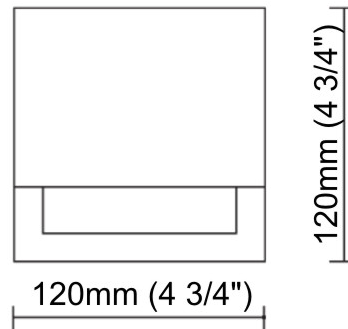

GENERAL

Series: Apply
Subseries: Apply Mini
Brand: Side
Division: Exterior
Mounting Type: Surface
Mounting Location: Wall
Subcategory: Wall Effect

PHYSICAL

Shape: Abstract
Length (mm): 120
Length (in): 4 3/4
Height (mm): 120
Height (in): 4 3/4
Extension (mm): 105
Extension (in): 4 1/8
Light Distribution: Direct
Weight (kg): 0.75
Weight (lbs): 1.65
Diffuser: Frosted tempered glass
Gasket: Silicon rubber
Fixture Finish: [BLK](#) / [BRN](#) / [GRY](#)
Fixture Material: Aluminum Die Cast

ELECTRICAL

Lamp Type: LED (Zhaga Standard)
Input Wattage (W): 8.2
Total Output Wattage (W): 7.2
Dimming: Non-Dimmable
Driver Included: Yes
Driver Location: Integrated
Driver Type: Constant Current - 120Vac
Driver Class: Class 2
Input Voltage (V): 120 - 277
Constant Current (MA): 350
Upon Request: (Not included - see components [IP65 or higher enclosure to be supplied by others]) Remote: 0-10Vdc dimming / Phase dimming 120Vac only / Non-dimming 120/277Vac

LED

Color Temperature (°K): [3000](#) / [4000](#)
Max. Delivered Lumen (lm): 576.1 / 578
Nominal Lumen (lm): 648 / 648
CRI: >80 CRI
Lamp Life (hrs): 50000

OPTICAL

Beam Angle: Asymmetrical

RATINGS AND CERTIFICATIONS

Certified By: Certified for North American Standards
IP rating: IP65
Bug Rating: B1 U1 G0
Upon Request: Dark Sky Certification

📦 0.75kg / 1.65lbs