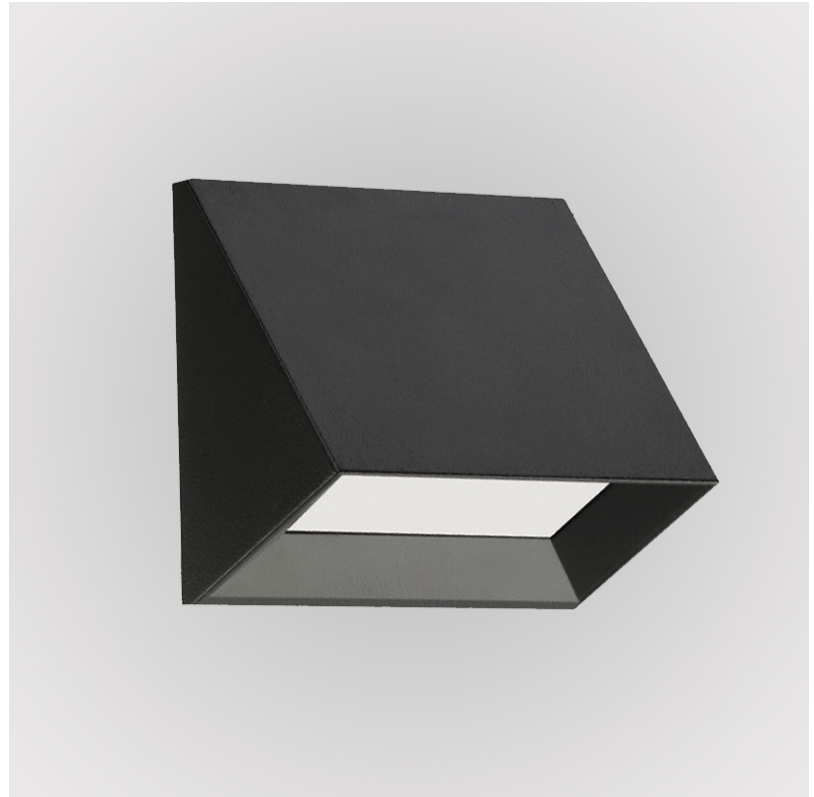

GENERAL

Series: Apply
Subseries: Apply Mini
Partner: Side
Division: Exterior
Installation: Surface
Product Type: Wall Surface
Mounting Location: Wall
Light Distribution: Direct

PHYSICAL

Shape: Abstract
Length (mm): 120
Length (in): 4 ¾
Height (mm): 120
Height (in): 4 ¾
Extension (mm): 105
Extension (in): 4 ⅞
Weight (kg): 0.75
Weight (lbs): 1.65
Diffuser: Frosted tempered glass
Gasket: Silicone rubber
Fixture Finish: BLK / BRN / GRY
Fixture Material: Aluminum Die Cast

ELECTRICAL

Lamp Type: LED (Zhaga Standard)
Input Wattage (W): 8.2
Total Output Wattage (W): 7.2
Dimming: Non-Dimmable
Driver Included: Yes
Driver Location: Integrated
Driver Type: Constant Current - 120Vac
Driver Class: Class 2
Input Voltage (V): 120 - 277
Constant Current (MA): 350
Upon Request: (Not included - see components [IP65 or higher enclosure to be supplied by others]) Remote: 0-10Vdc dimming / Phase dimming 120Vac only / Non-dimming 120/277Vac

LED

Color Temperature (°K): 3000 / 4000
Max. Delivered Lumen (lm): 576.1 / 578
Nominal Lumen (lm): 648 / 648
CRI: >80 CRI
Lamp Life (hrs): 50000

OPTICAL

Beam Angle: Asymmetrical

RATINGS AND CERTIFICATIONS

Certified By: Certified for North American Standards
IP rating: IP65
IK Rating: IK07
Bug Rating: B1 U1 G0
Upon Request: Dark Sky Certification

0.75kg / 1.65lbs