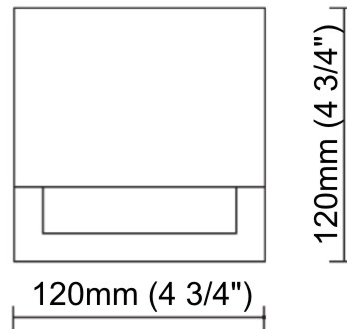

GENERAL

Series: Apply
Subseries: Apply Mini
Partner: Side
Division: Exterior
Installation: Surface
Product Type: Wall Surface
Mounting Location: Wall
Light Distribution: Direct

PHYSICAL

Shape: Abstract
Length (mm): 120
Length (in): 4 ¾
Height (mm): 120
Height (in): 4 ¾
Extension (mm): 105
Extension (in): 4 ⅞
Weight (kg): 0.75
Weight (lbs): 1.65
Diffuser: Frosted tempered glass
Gasket: Silicone rubber
Fixture Finish: BLK / BRN / GRY
Fixture Material: Aluminum Die Cast

ELECTRICAL

Lamp Type: LED (Zhaga Standard)
Input Wattage (W): 8.2
Total Output Wattage (W): 7.2
Dimming: Non-Dimmable
Driver Included: Yes
Driver Location: Integrated
Driver Type: Constant Current - 120Vac
Driver Class: Class 2
Input Voltage (V): 120 - 277
Constant Current (MA): 350
Upon Request: (Not included - see components [IP65 or higher enclosure to be supplied by others]) Remote: 0-10Vdc dimming / Phase dimming 120Vac only / Non-dimming 120/277Vac

LED

Color Temperature (°K): 3000 / 4000
Max. Delivered Lumen (lm): 576.1 / 578
Nominal Lumen (lm): 648 / 648
CRI: >80 CRI
Lamp Life (hrs): 50000

OPTICAL

Beam Angle: Asymmetrical

RATINGS AND CERTIFICATIONS

Certified By: Certified for North American Standards
IP rating: IP65
IK Rating: IK07
Bug Rating: B1 U1 G0
Upon Request: Dark Sky Certification

0.75kg / 1.65lbs