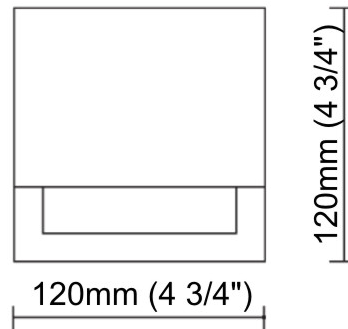

PHYSICAL

Shape: Abstract _____
Length (mm): 120 _____
Length (in): 4 ¾ _____
Height (mm): 120 _____
Height (in): 4 ¾ _____
Extension (mm): 105 _____
Extension (in): 4 ⅞ _____
Light Distribution: Direct _____
Weight (kg): 0.75 _____
Weight (lbs): 1.65 _____
Diffuser: Frosted tempered glass _____
Gasket: Silicon rubber _____
Fixture Finish: [BLK](#) / [BRN](#) / [GRY](#) _____
Fixture Material: Aluminum Die Cast _____

ELECTRICAL

Lamp Type: LED (Zhaga Standard) _____
Input Wattage (W): 8.2 _____
Total Output Wattage (W): 7.2 _____
Dimming: Non-Dimmable _____
Driver Included: Yes _____
Driver Location: Integrated _____
Driver Type: Constant Current - 120Vac _____
Driver Class: Class 2 _____
Input Voltage (V): 120 - 277 _____
Constant Current (mA): 350 _____
Upon Request: (Not included - see components [IP65 or higher enclosure to be supplied by others]) Remote: 0-10Vdc dimming / Phase dimming 120Vac only / Non-dimming 120/277Vac _____

LED

Color Temperature (°K): [3000](#) / [4000](#) _____
Max. Delivered Lumen (lm): 576.1 / 578 _____
Nominal Lumen (lm): 648 / 648 _____
CRI: >80 CRI _____
Lamp Life (hrs): 50000 _____

OPTICAL

Beam Angle: Asymmetrical _____

RATINGS AND CERTIFICATIONS

Certified By: Certified for North American Standards _____
IP rating: IP65 _____
Bug Rating: B1 U1 G0 _____
Upon Request: Dark Sky Certification _____

📦 0.75kg / 1.65lbs