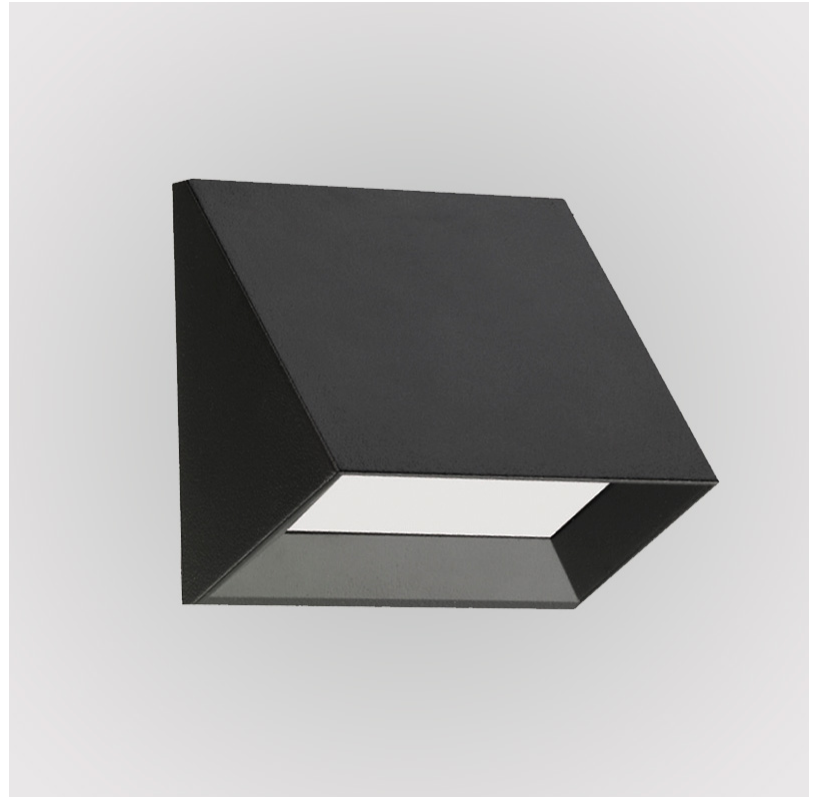

PHYSICAL

Shape: Abstract _____
Length (mm): 120 _____
Length (in): 4 ¾ _____
Height (mm): 120 _____
Height (in): 4 ¾ _____
Extension (mm): 105 _____
Extension (in): 4 ⅞ _____
Light Distribution: Direct _____
Weight (kg): 0.75 _____
Weight (lbs): 1.65 _____
Diffuser: Frosted tempered glass _____
Gasket: Silicon rubber _____
Fixture Finish: [BLK](#) / [BRN](#) / [GRY](#) _____
Fixture Material: Aluminum Die Cast _____

ELECTRICAL

Lamp Type: LED (Zhaga Standard) _____
Input Wattage (W): 8.2 _____
Total Output Wattage (W): 7.2 _____
Dimming: Non-Dimmable _____
Driver Included: Yes _____
Driver Location: Integrated _____
Driver Type: Constant Current - 120Vac _____
Driver Class: Class 2 _____
Input Voltage (V): 120 - 277 _____
Constant Current (mA): 350 _____
Upon Request: (Not included - see components [IP65 or higher enclosure to be supplied by others]) Remote: 0-10Vdc dimming / Phase dimming 120Vac only / Non-dimming 120/277Vac _____

LED

Color Temperature (°K): [3000](#) / [4000](#) _____
Max. Delivered Lumen (lm): 576.1 / 578 _____
Nominal Lumen (lm): 648 / 648 _____
CRI: >80 CRI _____
Lamp Life (hrs): 50000 _____

OPTICAL

Beam Angle: Asymmetrical _____

RATINGS AND CERTIFICATIONS

Certified By: Certified for North American Standards _____
IP rating: IP65 _____
Bug Rating: B1 U1 G0 _____
Upon Request: Dark Sky Certification _____

📦 0.75kg / 1.65lbs