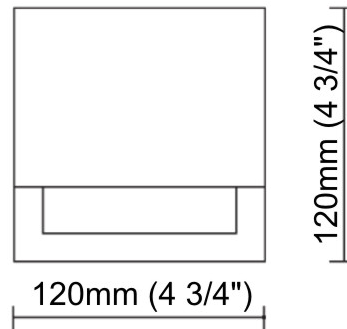

PHYSICAL

Shape: Abstract _____
Length (mm): 120 _____
Length (in): 4 ¾ _____
Height (mm): 120 _____
Height (in): 4 ¾ _____
Extension (mm): 105 _____
Extension (in): 4 ⅞ _____
Light Distribution: Direct _____
Weight (kg): 0.75 _____
Weight (lbs): 1.65 _____
Diffuser: Frosted tempered glass _____
Gasket: Silicon rubber _____
Fixture Finish: [BLK](#) / [BRN](#) / [GRY](#) _____
Fixture Material: Aluminum Die Cast _____

ELECTRICAL

Lamp Type: LED (Zhaga Standard) _____
Input Wattage (W): 8.2 _____
Total Output Wattage (W): 7.2 _____
Dimming: Non-Dimmable _____
Driver Included: Yes _____
Driver Location: Integrated _____
Driver Type: Constant Current - 120Vac _____
Driver Class: Class 2 _____
Input Voltage (V): 120 - 277 _____
Constant Current (mA): 350 _____
Upon Request: (Not included - see components [IP65 or higher enclosure to be supplied by others]) Remote: 0-10Vdc dimming / Phase dimming 120Vac only / Non-dimming 120/277Vac _____

LED

Color Temperature (°K): [3000](#) / [4000](#) _____
Max. Delivered Lumen (lm): 576.1 / 578 _____
Nominal Lumen (lm): 648 / 648 _____
CRI: >80 CRI _____
Lamp Life (hrs): 50000 _____

OPTICAL

Beam Angle: Asymmetrical _____

RATINGS AND CERTIFICATIONS

Certified By: Certified for North American Standards _____
IP rating: IP65 _____
Bug Rating: B1 U1 G0 _____
Upon Request: Dark Sky Certification _____

📦 0.75kg / 1.65lbs