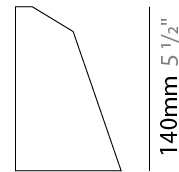

#### PHYSICAL

Shape: Abstract \_\_\_\_\_  
 Length (mm): 275 \_\_\_\_\_  
 Length (in): 10 <sup>13</sup>/<sub>16</sub> \_\_\_\_\_  
 Height (mm): 140 \_\_\_\_\_  
 Height (in): 5 <sup>1</sup>/<sub>2</sub> \_\_\_\_\_  
 Extension (mm): 85 \_\_\_\_\_  
 Extension (in): 3 <sup>3</sup>/<sub>8</sub> \_\_\_\_\_  
 Light Distribution: Direct \_\_\_\_\_  
 Weight (kg): 1.3 \_\_\_\_\_  
 Weight (lbs): 2.87 \_\_\_\_\_  
 Diffuser: Frosted tempered glass \_\_\_\_\_  
 Gasket: Silicone rubber \_\_\_\_\_  
 Fixture Finish: BLK \_\_\_\_\_  
 Fixture Material: Aluminum Die Cast \_\_\_\_\_

#### OPTICAL

Optic°: Symmetric \_\_\_\_\_

275mm 10 <sup>13</sup>/<sub>16</sub>"

85mm 3 <sup>3</sup>/<sub>8</sub>"

140mm 5 <sup>1</sup>/<sub>2</sub>"

### PHYSICAL

Shape: Abstract \_\_\_\_\_  
 Length (mm): 120 \_\_\_\_\_  
 Length (in): 4 ¾ \_\_\_\_\_  
 Height (mm): 120 \_\_\_\_\_  
 Height (in): 4 ¾ \_\_\_\_\_  
 Extension (mm): 105 \_\_\_\_\_  
 Extension (in): 4 ⅞ \_\_\_\_\_  
 Light Distribution: Direct \_\_\_\_\_  
 Weight (kg): 0.75 \_\_\_\_\_  
 Weight (lbs): 1.65 \_\_\_\_\_  
 Diffuser: Frosted tempered glass \_\_\_\_\_  
 Gasket: Silicon rubber \_\_\_\_\_  
 Fixture Finish: [BLK](#) / [BRN](#) / [GRY](#) \_\_\_\_\_  
 Fixture Material: Aluminum Die Cast \_\_\_\_\_