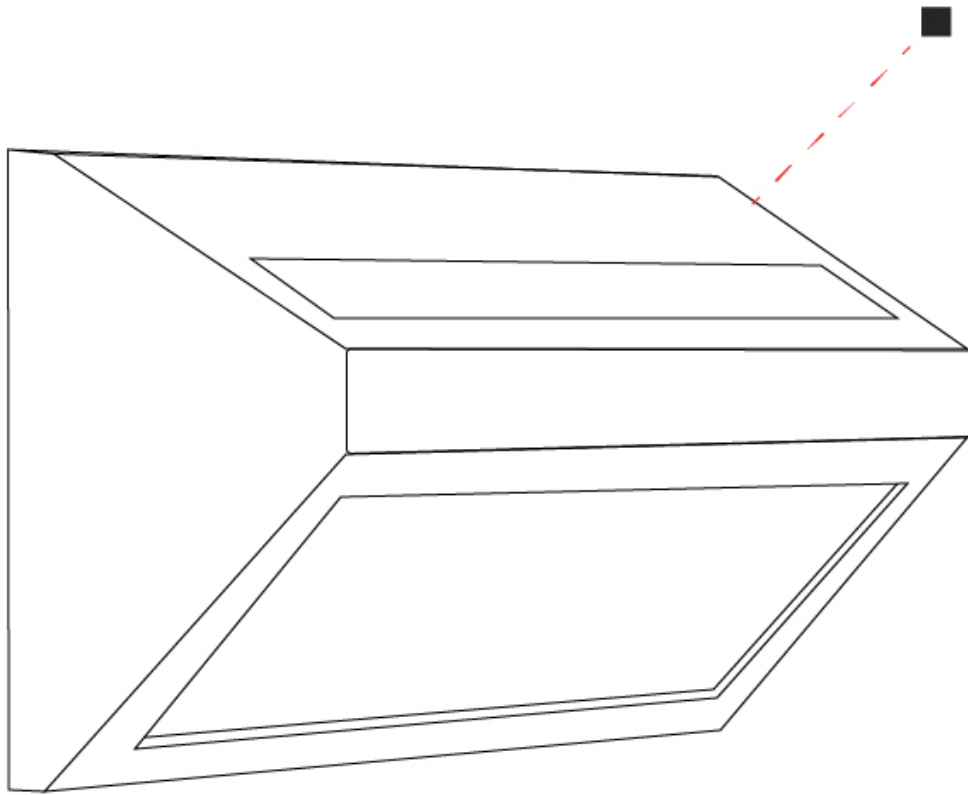

APPLY 2 SURFACE

E10W0134-

PROJECT	_____
TYPE	_____
SPECIFIER	_____
QUANTITY	_____
DATE	_____