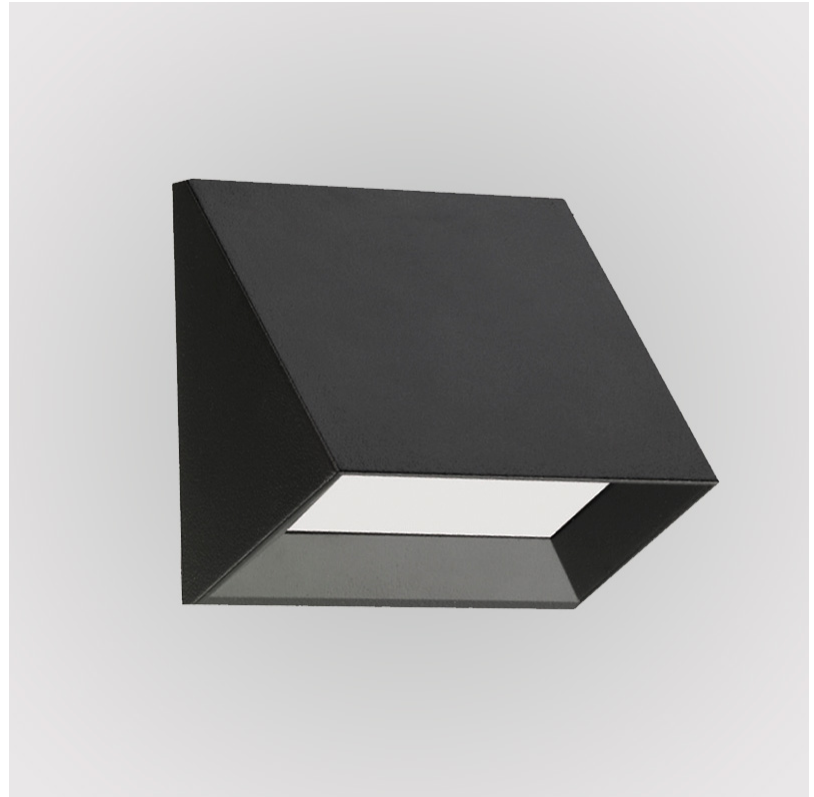

PHYSICAL

Shape: Abstract _____
Length (mm): 120 _____
Length (in): 4 ¾ _____
Height (mm): 120 _____
Height (in): 4 ¾ _____
Extension (mm): 105 _____
Extension (in): 4 ⅞ _____
Light Distribution: Direct _____
Weight (kg): 0.75 _____
Weight (lbs): 1.65 _____
Diffuser: Frosted tempered glass _____
Gasket: Silicon rubber _____
Fixture Finish: [BLK / BRN / GRY](#) _____
Fixture Material: Aluminum Die Cast _____

ELECTRICAL

Lamp Type: LED (Zhaga Standard) _____
Input Wattage (W): 8.2 _____
Total Output Wattage (W): 7.2 _____
Dimming: Non-Dimmable _____
Driver Included: Yes _____
Driver Location: Integrated _____
Driver Type: Constant Current - 120Vac _____
Driver Class: Class 2 _____
Input Voltage (V): 120 - 277 _____
Constant Current (MA): 350 _____
Upon Request: (Not included - see components [IP65 or higher enclosure to be supplied by others]) Remote: 0-10Vdc dimming / Phase dimming 120Vac only / Non-dimming 120/277Vac _____

LED

Color Temperature (°K): [3000 / 4000](#) _____
Max. Delivered Lumen (lm): 576.1 / 578 _____
Nominal Lumen (lm): 648 / 648 _____
CRI: >80 CRI _____
Lamp Life (hrs): 50000 _____

OPTICAL

Beam Angle: Asymmetrical _____

RATINGS AND CERTIFICATIONS

Certified By: Certified for North American Standards _____
IP rating: IP65 _____
Bug Rating: B1 U1 G0 _____
Upon Request: Dark Sky Certification _____

📦 0.75kg / 1.65lbs