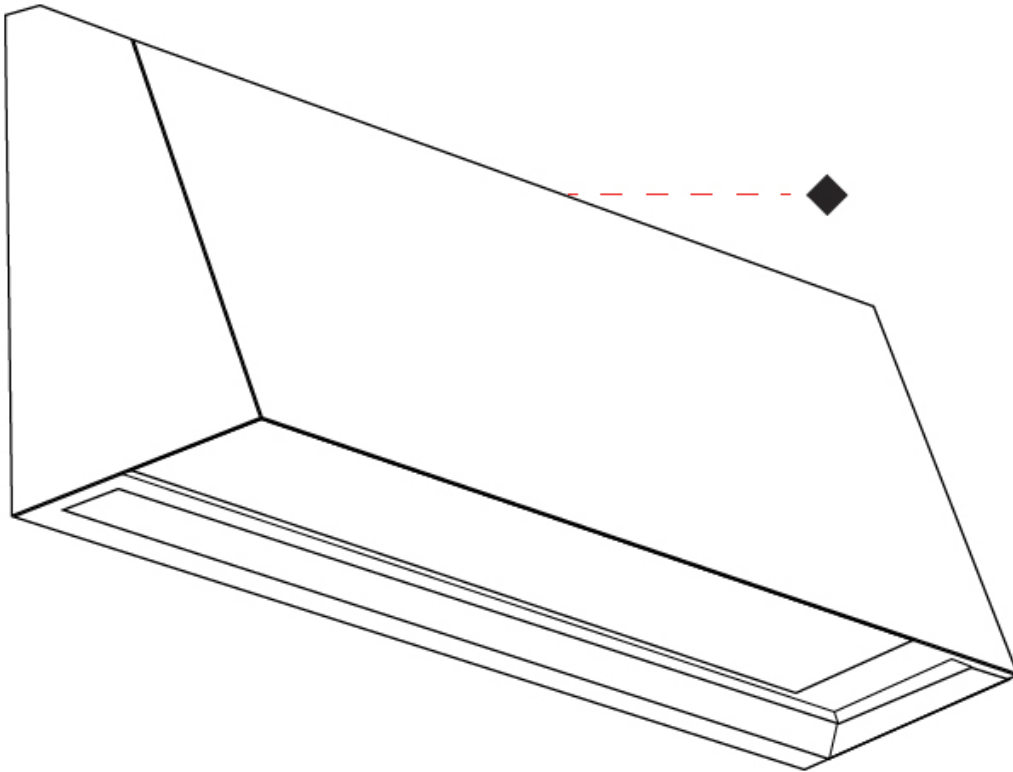

APPLY 1 SURFACE

E10W0074-

PROJECT	_____
TYPE	_____
SPECIFIER	_____
QUANTITY	_____
DATE	_____