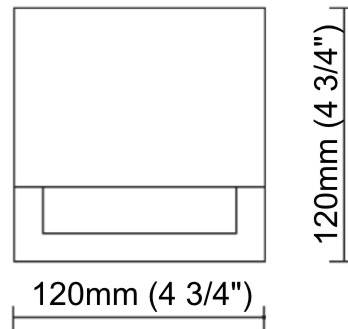

PHYSICAL

Shape: Abstract _____
Length (mm): 120 _____
Length (in): 4 ¾ _____
Height (mm): 120 _____
Height (in): 4 ¾ _____
Extension (mm): 105 _____
Extension (in): 4 ⅞ _____
Light Distribution: Direct _____
Weight (kg): 0.75 _____
Weight (lbs): 1.65 _____
Diffuser: Frosted tempered glass _____
Gasket: Silicon rubber _____
Fixture Finish: [BLK / BRN / GRY](#) _____
Fixture Material: Aluminum Die Cast _____

ELECTRICAL

Lamp Type: LED (Zhaga Standard) _____
Input Wattage (W): 8.2 _____
Total Output Wattage (W): 7.2 _____
Dimming: Non-Dimmable _____
Driver Included: Yes _____
Driver Location: Integrated _____
Driver Type: Constant Current - 120Vac _____
Driver Class: Class 2 _____
Input Voltage (V): 120 - 277 _____
Constant Current (MA): 350 _____
Upon Request: (Not included - see components [IP65 or higher enclosure to be supplied by others]) Remote: 0-10Vdc dimming / Phase dimming 120Vac only / Non-dimming 120/277Vac _____

LED

Color Temperature (°K): [3000 / 4000](#) _____
Max. Delivered Lumen (lm): 576.1 / 578 _____
Nominal Lumen (lm): 648 / 648 _____
CRI: >80 CRI _____
Lamp Life (hrs): 50000 _____

OPTICAL

Beam Angle: Asymmetrical _____

RATINGS AND CERTIFICATIONS

Certified By: Certified for North American Standards _____
IP rating: IP65 _____
Bug Rating: B1 U1 G0 _____
Upon Request: Dark Sky Certification _____

📦 0.75kg / 1.65lbs