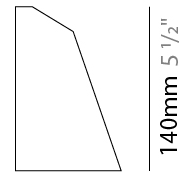

#### PHYSICAL

Shape: Abstract \_\_\_\_\_  
 Length (mm): 275 \_\_\_\_\_  
 Length (in): 10 <sup>13</sup>/<sub>16</sub> \_\_\_\_\_  
 Height (mm): 140 \_\_\_\_\_  
 Height (in): 5 <sup>1</sup>/<sub>2</sub> \_\_\_\_\_  
 Extension (mm): 85 \_\_\_\_\_  
 Extension (in): 3 <sup>3</sup>/<sub>8</sub> \_\_\_\_\_  
 Light Distribution: Direct \_\_\_\_\_  
 Weight (kg): 1.3 \_\_\_\_\_  
 Weight (lbs): 2.87 \_\_\_\_\_  
 Diffuser: Frosted tempered glass \_\_\_\_\_  
 Gasket: Silicone rubber \_\_\_\_\_  
 Fixture Finish: BLK \_\_\_\_\_  
 Fixture Material: Aluminum Die Cast \_\_\_\_\_

#### OPTICAL

Optic°: Symmetric \_\_\_\_\_

275mm 10 <sup>13</sup>/<sub>16</sub>"

85mm 3 <sup>3</sup>/<sub>8</sub>"

140mm 5 <sup>1</sup>/<sub>2</sub>"

#### PHYSICAL

Shape: Abstract \_\_\_\_\_  
 Length (mm): 120 \_\_\_\_\_  
 Length (in): 4 ¾ \_\_\_\_\_  
 Height (mm): 120 \_\_\_\_\_  
 Height (in): 4 ¾ \_\_\_\_\_  
 Extension (mm): 105 \_\_\_\_\_  
 Extension (in): 4 ⅞ \_\_\_\_\_  
 Light Distribution: Direct \_\_\_\_\_  
 Weight (kg): 0.75 \_\_\_\_\_  
 Weight (lbs): 1.65 \_\_\_\_\_  
 Diffuser: Frosted tempered glass \_\_\_\_\_  
 Gasket: Silicon rubber \_\_\_\_\_  
 Fixture Finish: [BLK / BRN / GRY](#) \_\_\_\_\_  
 Fixture Material: Aluminum Die Cast \_\_\_\_\_