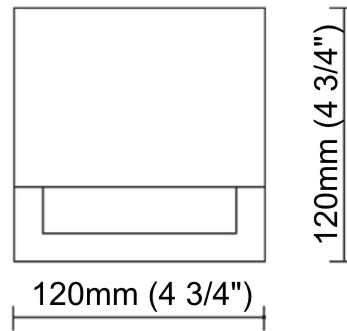

#### PHYSICAL

Shape: Abstract \_\_\_\_\_  
 Length (mm): 275 \_\_\_\_\_  
 Length (in): 10 <sup>13</sup>/<sub>16</sub> \_\_\_\_\_  
 Height (mm): 140 \_\_\_\_\_  
 Height (in): 5 <sup>1</sup>/<sub>2</sub> \_\_\_\_\_  
 Extension (mm): 85 \_\_\_\_\_  
 Extension (in): 3 <sup>3</sup>/<sub>8</sub> \_\_\_\_\_  
 Light Distribution: Direct \_\_\_\_\_  
 Weight (kg): 1.3 \_\_\_\_\_  
 Weight (lbs): 2.87 \_\_\_\_\_  
 Diffuser: Frosted tempered glass \_\_\_\_\_  
 Gasket: Silicone rubber \_\_\_\_\_  
 Fixture Finish: BLK \_\_\_\_\_  
 Fixture Material: Aluminum Die Cast \_\_\_\_\_

#### PHYSICAL

Shape: Abstract \_\_\_\_\_  
 Length (mm): 120 \_\_\_\_\_  
 Length (in): 4 ¾ \_\_\_\_\_  
 Height (mm): 120 \_\_\_\_\_  
 Height (in): 4 ¾ \_\_\_\_\_  
 Extension (mm): 105 \_\_\_\_\_  
 Extension (in): 4 ⅞ \_\_\_\_\_  
 Light Distribution: Direct \_\_\_\_\_  
 Weight (kg): 0.75 \_\_\_\_\_  
 Weight (lbs): 1.65 \_\_\_\_\_  
 Diffuser: Frosted tempered glass \_\_\_\_\_  
 Gasket: Silicon rubber \_\_\_\_\_  
 Fixture Finish: [BLK](#) / [BRN](#) / [GRY](#) \_\_\_\_\_  
 Fixture Material: Aluminum Die Cast \_\_\_\_\_

105mm (4 1/8")

0.75kg / 1.65lbs

#### PHYSICAL

Shape: Abstract \_\_\_\_\_  
 Length (mm): 280 \_\_\_\_\_  
 Length (in): 11 \_\_\_\_\_  
 Width (mm): 85 \_\_\_\_\_  
 Width (in): 3 3/8 \_\_\_\_\_  
 Height (mm): 140 \_\_\_\_\_  
 Height (in): 5 1/2 \_\_\_\_\_  
 Light Distribution: Direct / Indirect \_\_\_\_\_  
 Weight (kg): 1.7 \_\_\_\_\_  
 Weight (lbs): 3.75 \_\_\_\_\_  
 Diffuser: Frosted tempered glass \_\_\_\_\_  
 Gasket: Silicon rubber \_\_\_\_\_  
 Fixture Finish: BLK \_\_\_\_\_  
 Fixture Material: Aluminum Die Cast \_\_\_\_\_