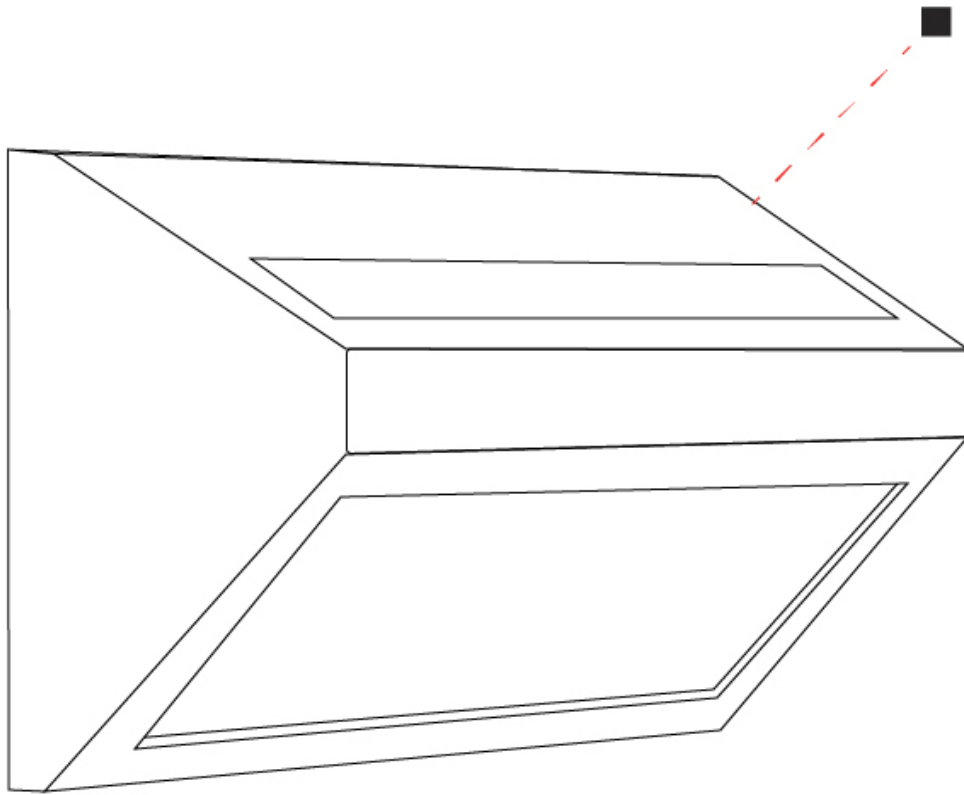

APPLY 2 SURFACE

E10W0134-

PROJECT	_____
TYPE	_____
SPECIFIER	_____
QUANTITY	_____
DATE	_____