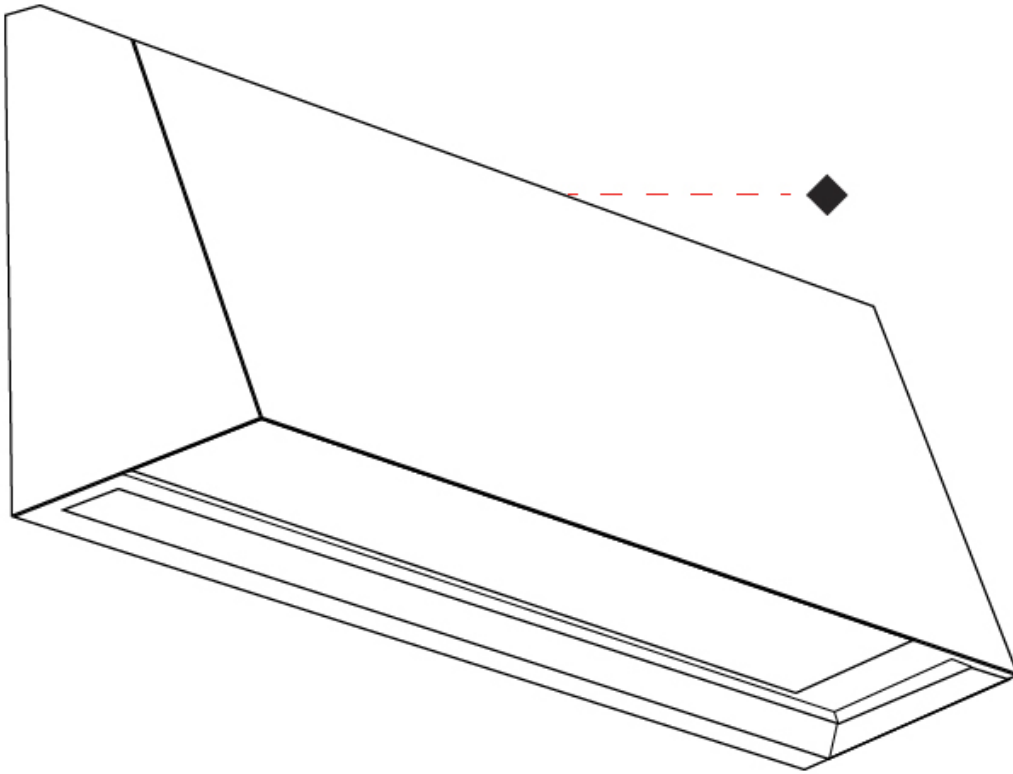

APPLY 1 SURFACE

E10W0074-

PROJECT	_____
TYPE	_____
SPECIFIER	_____
QUANTITY	_____
DATE	_____