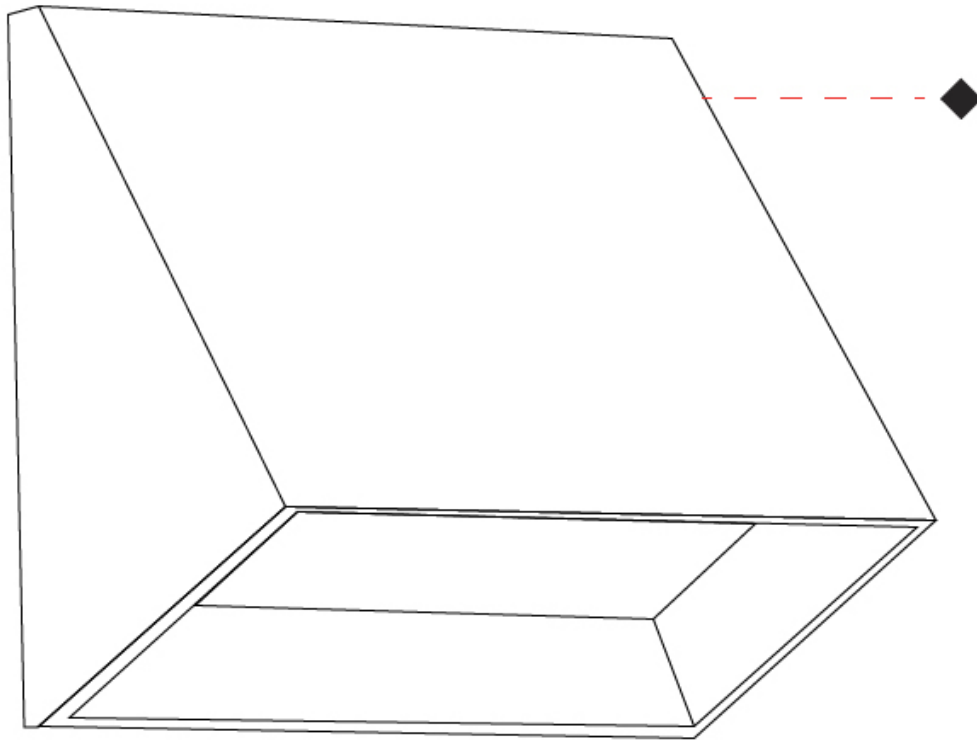

APPLY MINI SURFACE

E10W0076-

PROJECT	_____
TYPE	_____
SPECIFIER	_____
QUANTITY	_____
DATE	_____