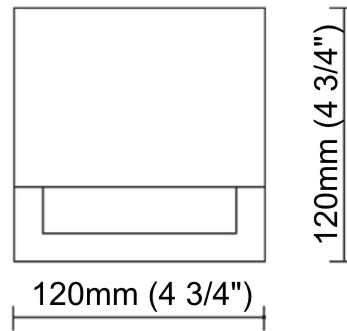

GENERAL

Series: Apply
Subseries: Apply Mini
Brand: Side
Division: Exterior
Mounting Type: Surface
Mounting Location: Wall
Subcategory: Wall Effect

PHYSICAL

Shape: Abstract
Length (mm): 120
Length (in): 4 3/4
Height (mm): 120
Height (in): 4 3/4
Extension (mm): 105
Extension (in): 4 1/8
Light Distribution: Direct
Weight (kg): 0.75
Weight (lbs): 1.65
Diffuser: Frosted tempered glass
Gasket: Silicon rubber
Fixture Finish: [BLK](#) / [BRN](#) / [GRY](#)
Fixture Material: Aluminum Die Cast

ELECTRICAL

Lamp Type: LED (Zhaga Standard)
Input Wattage (W): 8.2
Total Output Wattage (W): 7.2
Dimming: Non-Dimmable
Driver Included: Yes
Driver Location: Integrated
Driver Type: Constant Current - 120Vac
Driver Class: Class 2
Input Voltage (V): 120 - 277
Constant Current (mA): 350
Upon Request: (Not included - see components [IP65 or higher enclosure to be supplied by others]) Remote: 0-10Vdc dimming / Phase dimming 120Vac only / Non-dimming 120/277Vac

LED

Color Temperature (°K): [3000](#) / [4000](#)
Max. Delivered Lumen (lm): 576.1 / 578
Nominal Lumen (lm): 648 / 648
CRI: >80 CRI
Lamp Life (hrs): 50000

OPTICAL

Beam Angle: Asymmetrical

RATINGS AND CERTIFICATIONS

Certified By: Certified for North American Standards
IP rating: IP65
Bug Rating: B1 U1 G0
Upon Request: Dark Sky Certification

📦 0.75kg / 1.65lbs