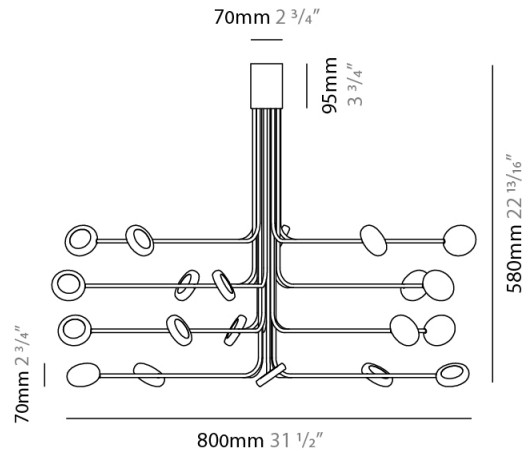

PROJECT	
TYPE	
SPECIFIER	
QUANTITY	
DATE	

ARBOR 20 LIGHT SURFACE

D42001-

base number   Finish
Options

1. To build a product code in our configurator select the specify button on the base model # product page
2. To build a manual product code on this datasheet choose from the options listed below in blue font and add the suffix to the base model #

GENERAL

Series: Arbor
Subseries: Arbor 20 Light
Partner: Icone
Division: Design
Installation: Surface
Product Type: Ceiling Surface
Mounting Location: Ceiling
Light Distribution: Adjustable

PHYSICAL

Shape: Abstract
Diameter (mm): 800
Diameter (in): 31 1/2"
Height (mm): 580
Height (in): 22 13/16"
Fixture Finish: WHI / GSR
Fixture Material: Metal

ELECTRICAL

Lamp Type: LED
Total Output Wattage (W): 100
Dimming: Electronic Low Voltage Dimming
Input Voltage (V): 120Vac Direct Line

LED

Number of LEDs: 20
Color Temperature (°K): 3000
Nominal Lumen (lm): 7000
CRI: >90 CRI
Lamp Life (hrs): 50000

OPTICAL

RATINGS AND CERTIFICATIONS

Certified By: Certified for North American Standards
IP rating: IP20