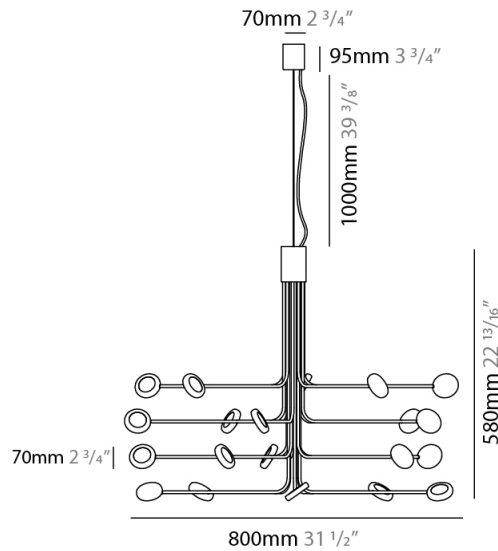

PROJECT
TYPE
SPECIFIER
QUANTITY
DATE

ARBOR 20 LIGHT SUSPENSION

D41001-

base number   Finish
Options

1. To build a product code in our configurator select the specify button on the base model # product page
2. To build a manual product code on this datasheet choose from the options listed below in blue font and add the suffix to the base model #

GENERAL

Series: Arbor
Subseries: Arbor 20 Light
Partner: Icone
Division: Design
Installation: Suspension
Product Type: Chandelier
Mounting Location: Ceiling
Light Distribution: Adjustable

PHYSICAL

Shape: Abstract
Diameter (mm): 800
Diameter (in): 31 1/2
Height (mm): 580
Height (in): 22 13/16
Max. Overall Height (mm): 1675
Max. Overall Height (in): 65 15/16
Fixture Finish: WHI / GSR
Fixture Material: Metal

ELECTRICAL

Lamp Type: LED
Total Output Wattage (W): 100
Dimming: Electronic Low Voltage Dimming
Input Voltage (V): 120Vac Direct Line

LED

Number of LEDs: 20
Color Temperature (°K): 3000
Nominal Lumen (lm): 7000
CRI: >90 CRI
Lamp Life (hrs): 50000

OPTICAL

RATINGS AND CERTIFICATIONS

Certified By: Certified for North American Standards
IP rating: IP20