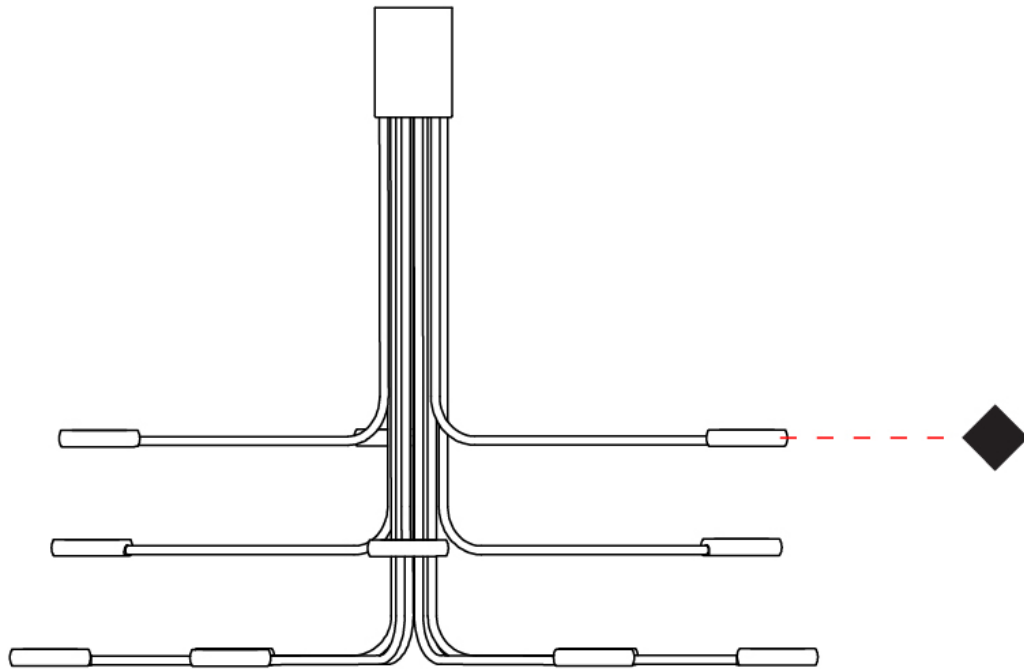

ARBOR 12 LIGHT SURFACE

D42000-

PROJECT	_____
TYPE	_____
SPECIFIER	_____
QUANTITY	_____
DATE	_____