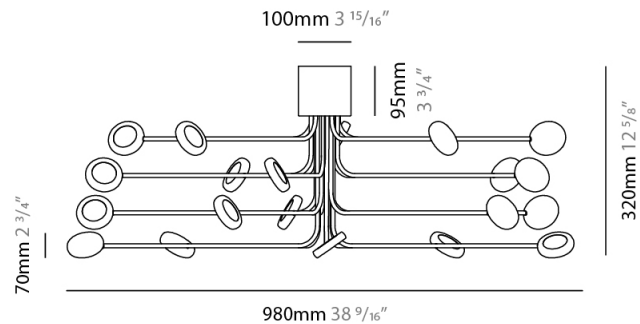

PROJECT	
TYPE	
SPECIFIER	
QUANTITY	
DATE	

ARBOR 20 LIGHT SURFACE

D42006-

base number   Finish
Options

1. To build a product code in our configurator select the specify button on the base model # product page
2. To build a manual product code on this datasheet choose from the options listed below in blue font and add the suffix to the base model #

GENERAL

Series: Arbor
Subseries: Arbor 20 Light
Partner: Icone
Division: Design
Installation: Surface
Product Type: Ceiling Surface
Mounting Location: Ceiling
Light Distribution: Adjustable

PHYSICAL

Shape: Abstract
Diameter (mm): 980
Diameter (in): 38 ⁹/₁₆
Height (mm): 320
Height (in): 12 ⁵/₈
Fixture Finish: WHI / GSR
Fixture Material: Metal

ELECTRICAL

Lamp Type: LED
Total Output Wattage (W): 100
Dimming: Electronic Low Voltage Dimming
Input Voltage (V): 120Vac Direct Line

LED

Number of LEDs: 20
Color Temperature (°K): 2700 / 3000
Nominal Lumen (lm): 7000
CRI: >90 CRI
Lamp Life (hrs): 50000

OPTICAL

RATINGS AND CERTIFICATIONS

Certified By: Certified for North American Standards
IP rating: IP20