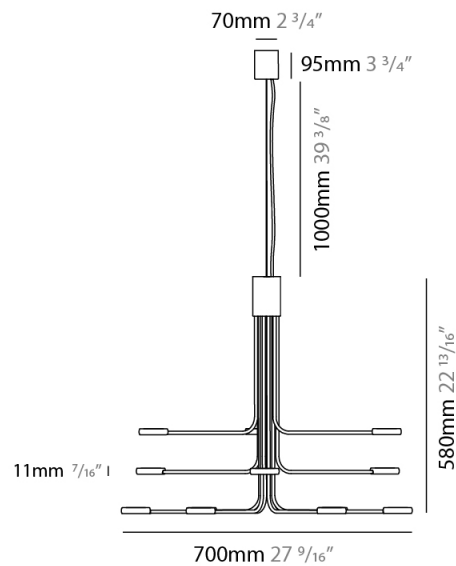

ARBOR 12 LIGHT SUSPENSION

D41000-

base number Finish
Options

1. To build a product code in our configurator select the specify button on the base model # product page
2. To build a manual product code on this datasheet choose from the options listed below in blue font and add the suffix to the base model #

GENERAL

Series: Arbor
Subseries: Arbor 12 Light
Partner: Icone
Division: Design
Installation: Suspension
Product Type: Chandelier
Mounting Location: Ceiling
Light Distribution: Adjustable

PHYSICAL

Shape: Abstract
Diameter (mm): 700
Diameter (in): 27 ⁹/₁₆"
Height (mm): 580
Height (in): 22 ¹³/₁₆"
Max. Overall Height (mm): 1675
Max. Overall Height (in): 65 ¹⁵/₁₆"
[Fixture Finish: WHI / GSR](#)
Fixture Material: Metal

ELECTRICAL

Lamp Type: LED
Total Output Wattage (W): 60
Dimming: Non-Dimming / Phase Dimming 120/277Vac
Driver Included: No
Driver Location: Remote
Driver Class: Class 2
Input Voltage (V): 24

LED

Number of LEDs: 12
Color Temperature (°K): 3000
Nominal Lumen (lm): 4200
CRI: >90 CRI
Lamp Life (hrs): 50000

OPTICAL

RATINGS AND CERTIFICATIONS

Certified By: Certified for North American Standards
IP rating: IP20