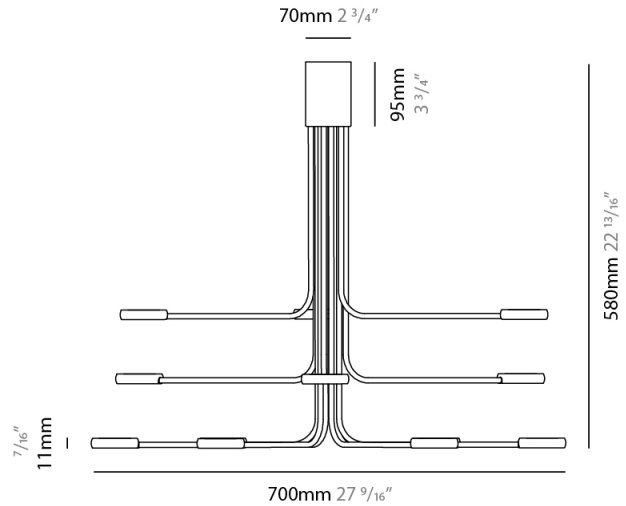

PROJECT	_____
TYPE	_____
SPECIFIER	_____
QUANTITY	_____
DATE	_____

ARBOR 12 LIGHT SURFACE

D42000-

base number   Finish
Options

1. To build a product code in our configurator select the specify button on the base model # product page
2. To build a manual product code on this datasheet choose from the options listed below in blue font and add the suffix to the base model #

GENERAL

Series: Arbor
Subseries: Arbor 12 Light
Partner: Icone
Division: Design
Installation: Surface
Product Type: Ceiling Surface
Mounting Location: Ceiling
Light Distribution: Adjustable

PHYSICAL

Shape: Abstract
Diameter (mm): 700
Diameter (in): 27 ⁹/₁₆
Height (mm): 580
Height (in): 22 ¹³/₁₆
Fixture Finish: WHI / GSR
Fixture Material: Metal

ELECTRICAL

Lamp Type: LED
Total Output Wattage (W): 60
Dimming: Electronic Low Voltage Dimming
Input Voltage (V): 120Vac Direct Line

LED

Number of LEDs: 12
Color Temperature (°K): 3000
Nominal Lumen (lm): 4200
CRI: >90 CRI
Lamp Life (hrs): 50000

OPTICAL

RATINGS AND CERTIFICATIONS

Certified By: Certified for North American Standards
IP rating: IP20