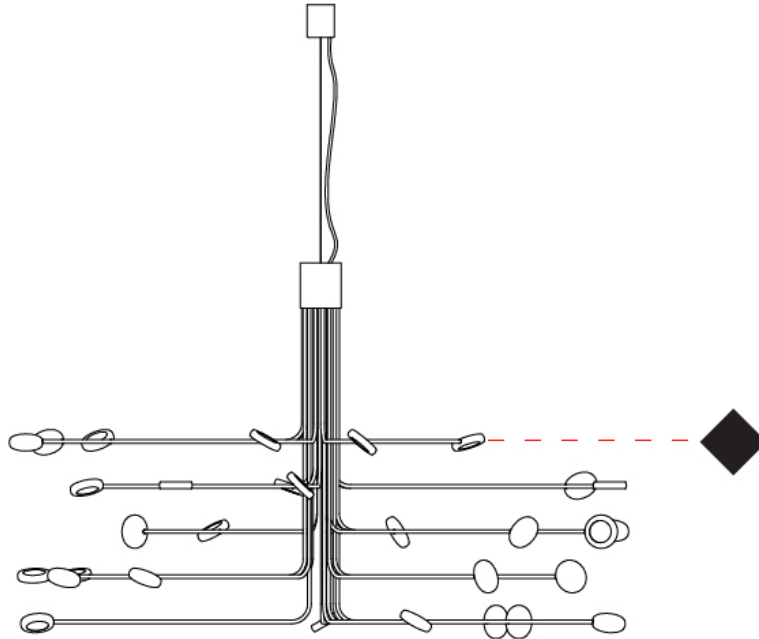

ARBOR 30 LIGHT SUSPENSION

D41002-

PROJECT	_____
TYPE	_____
SPECIFIER	_____
QUANTITY	_____
DATE	_____

D