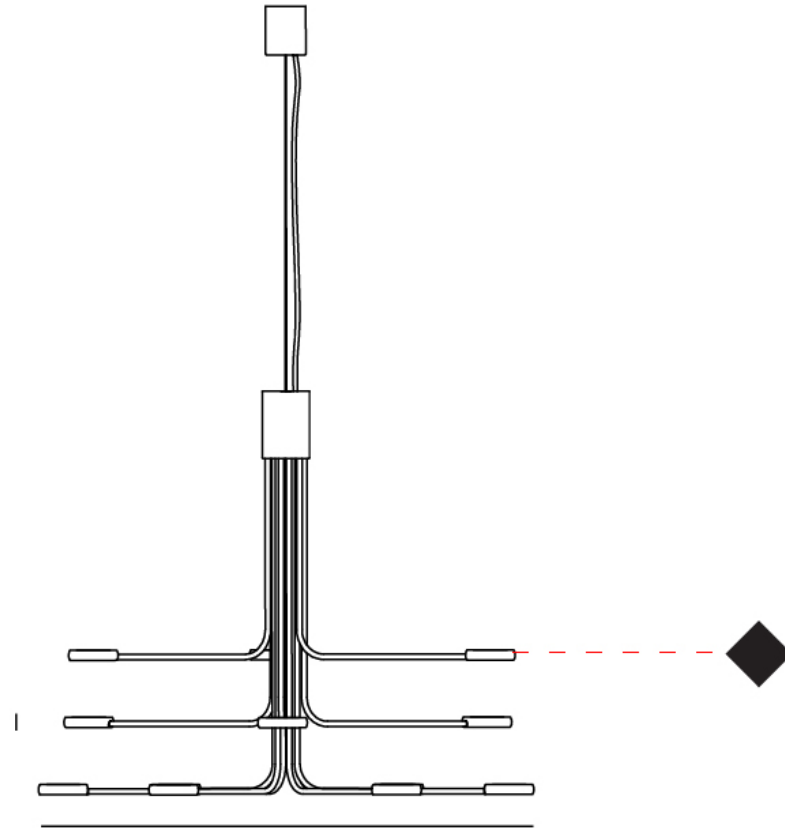

ARBOR 12 LIGHT SUSPENSION

D41000-

PROJECT
TYPE
SPECIFIER
QUANTITY
DATE

D