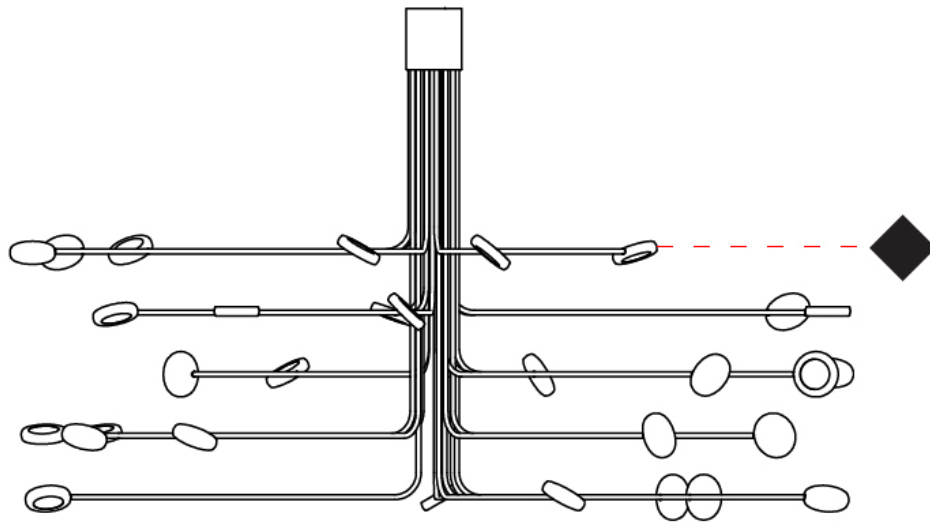

GENERAL

Series: Arbor
Subseries: Arbor 30 Light
Partner: Icone
Division: Design
Installation: Surface
Product Type: Ceiling Surface
Mounting Location: Ceiling
Light Distribution: Adjustable

PHYSICAL

Shape: Abstract
Diameter (mm): 1200
Diameter (in): 47 1/4
Height (mm): 700
Height (in): 27 9/16
Fixture Finish: WHI / GSR
Fixture Material: Metal

GENERAL

Series: Arbor
Subseries: Arbor 12 Light
Partner: Icone
Division: Design
Installation: Surface
Product Type: Ceiling Surface
Mounting Location: Ceiling
Light Distribution: Adjustable

PHYSICAL

Shape: Abstract
Diameter (mm): 700
Diameter (in): 27 ⁹/₁₆
Height (mm): 320
Height (in): 12 ⁵/₈
Fixture Finish: WHI / GSR
Fixture Material: Metal