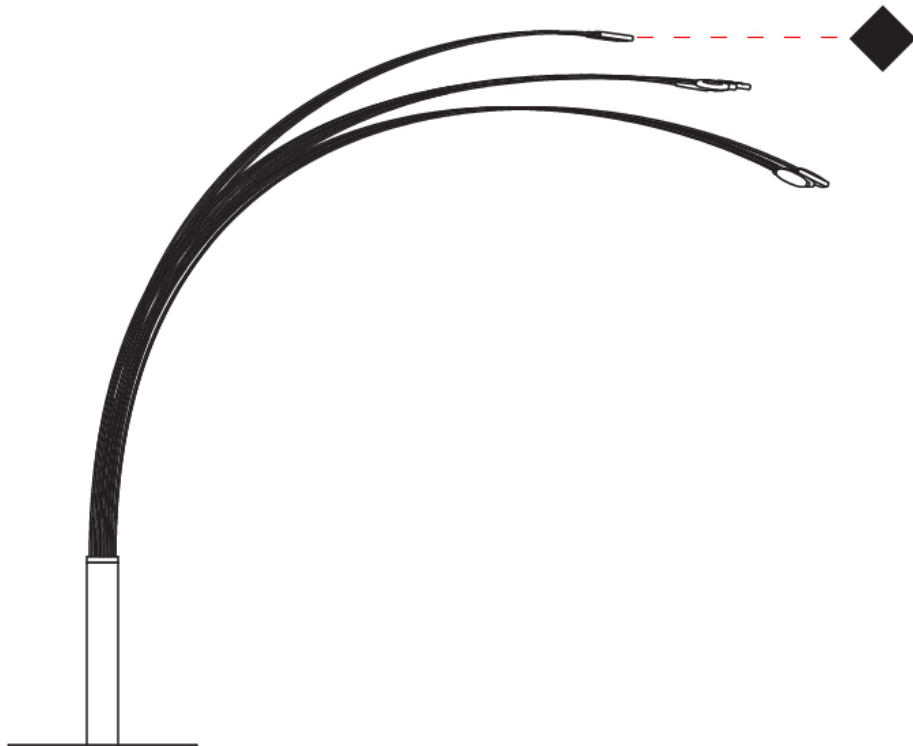

ARBOR PORTABLE

D44009-

PROJECT	_____
TYPE	_____
SPECIFIER	_____
QUANTITY	_____
DATE	_____

D