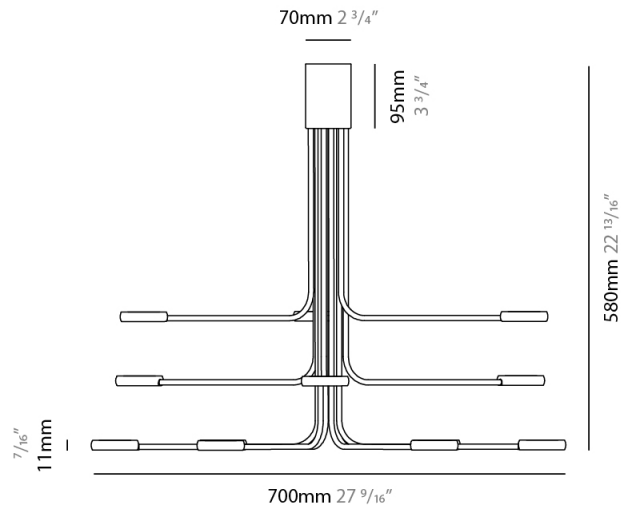

GENERAL

Series: Arbor
Subseries: Arbor 20 Light
Partner: Icone
Division: Design
Installation: Suspension
Product Type: Chandelier
Mounting Location: Ceiling
Light Distribution: Adjustable

PHYSICAL

Shape: Abstract
Diameter (mm): 800
Diameter (in): 31 1/2
Height (mm): 580
Height (in): 22 13/16
Max. Overall Height (mm): 1675
Max. Overall Height (in): 65 15/16
Fixture Finish: WHI / GSR
Fixture Material: Metal

GENERAL

Series: Arbor
Subseries: Arbor 30 Light
Partner: Icone
Division: Design
Installation: Suspension
Product Type: Chandelier
Mounting Location: Ceiling
Light Distribution: Adjustable

PHYSICAL

Shape: Abstract
Diameter (mm): 1200
Diameter (in): 47 1/4
Height (mm): 700
Height (in): 27 5/16
Max. Overall Height (mm): 1820
Max. Overall Height (in): 71 3/8
[Fixture Finish: WHI / GSR](#)
Fixture Material: Metal

GENERAL

Series: Arbor
Subseries: Arbor 12 Light
Partner: Icone
Division: Design
Installation: Surface
Product Type: Ceiling Surface
Mounting Location: Ceiling
Light Distribution: Adjustable

PHYSICAL

Shape: Abstract
Diameter (mm): 700
Diameter (in): 27 ⁹/₁₆
Height (mm): 580
Height (in): 22 ¹³/₁₆
Fixture Finish: WHI / GSR
Fixture Material: Metal

Shape: Abstract
 Diameter (mm): 800
 Diameter (in): 31 1/2
 Height (mm): 580
 Height (in): 22 13/16
 Fixture Finish: WHI / GSR
 Fixture Material: Metal

ELECTRICAL

Lamp Type: LED
 Total Output Wattage (W): 100
 Dimming: Electronic Low Voltage Dimming
 Input Voltage (V): 120Vac Direct Line