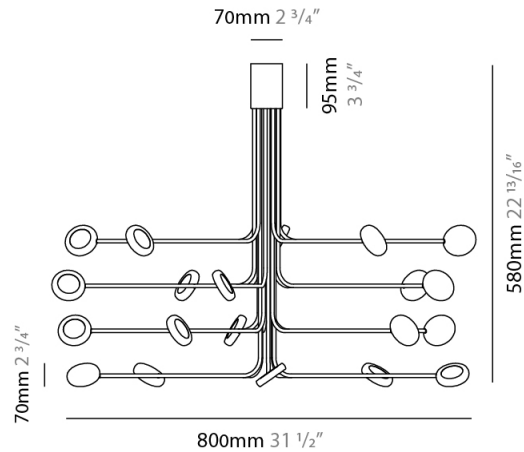

PROJECT	
TYPE	
SPECIFIER	
QUANTITY	
DATE	

ARBOR 20 LIGHT SURFACE

D42001-

base number   Finish
Options

1. To build a product code in our configurator select the specify button on the base model # product page
2. To build a manual product code on this datasheet choose from the options listed below in blue font and add the suffix to the base model #

GENERAL

Series: Arbor
Subseries: Arbor 20 Light
Partner: Icone
Division: Design
Installation: Surface
Product Type: Ceiling Surface
Mounting Location: Ceiling
Light Distribution: Adjustable

PHYSICAL

Shape: Abstract
Diameter (mm): 800
Diameter (in): 31 1/2
Height (mm): 580
Height (in): 22 13/16
Fixture Finish: WHI / GSR
Fixture Material: Metal

ELECTRICAL

Lamp Type: LED
Total Output Wattage (W): 100
Dimming: Electronic Low Voltage Dimming
Input Voltage (V): 120Vac Direct Line

LED

Number of LEDs: 20
Color Temperature (°K): 3000
Nominal Lumen (lm): 7000
CRI: >90 CRI
Lamp Life (hrs): 50000

OPTICAL

RATINGS AND CERTIFICATIONS

Certified By: Certified for North American Standards
IP rating: IP20