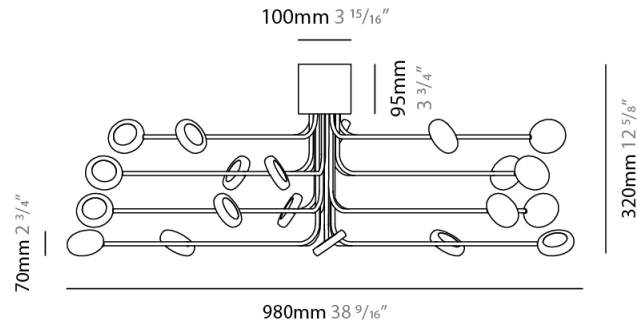

PROJECT	
TYPE	
SPECIFIER	
QUANTITY	
DATE	

ARBOR 20 LIGHT SURFACE

D42006-

base number   Finish
Options

1. To build a product code in our configurator select the specify button on the base model # product page
2. To build a manual product code on this datasheet choose from the options listed below in blue font and add the suffix to the base model #

GENERAL

Series: Arbor
Subseries: Arbor 20 Light
Partner: Icone
Division: Design
Installation: Surface
Product Type: Ceiling Surface
Mounting Location: Ceiling
Light Distribution: Adjustable

PHYSICAL

Shape: Abstract
Diameter (mm): 980
Diameter (in): 38 ⁹/₁₆
Height (mm): 320
Height (in): 12 ⁵/₈
Fixture Finish: WHI / GSR
Fixture Material: Metal

ELECTRICAL

Lamp Type: LED
Total Output Wattage (W): 100
Dimming: Electronic Low Voltage Dimming
Input Voltage (V): 120Vac Direct Line

LED

Number of LEDs: 20
Color Temperature (°K): 2700 / 3000
Nominal Lumen (lm): 7000
CRI: >90 CRI
Lamp Life (hrs): 50000

OPTICAL

RATINGS AND CERTIFICATIONS

Certified By: Certified for North American Standards
IP rating: IP20