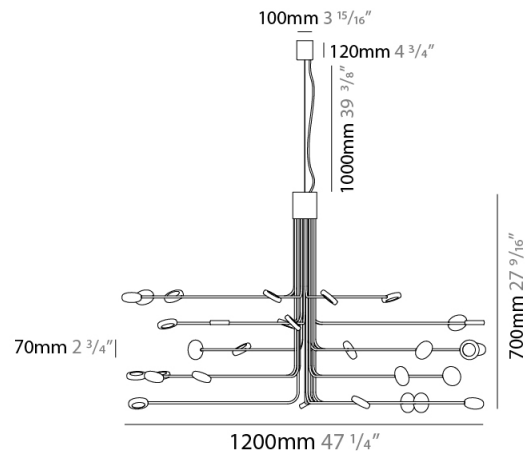

GENERAL

Series: Arbor
Subseries: Arbor 20 Light
Partner: Icone
Division: Design
Installation: Suspension
Product Type: Chandelier
Mounting Location: Ceiling
Light Distribution: Adjustable

PHYSICAL

Shape: Abstract
Diameter (mm): 800
Diameter (in): 31 1/2
Height (mm): 580
Height (in): 22 13/16
Max. Overall Height (mm): 1675
Max. Overall Height (in): 65 15/16
Fixture Finish: WHI / GSR
Fixture Material: Metal

GENERAL

Series: Arbor
Subseries: Arbor 30 Light
Partner: Icone
Division: Design
Installation: Suspension
Product Type: Chandelier
Mounting Location: Ceiling
Light Distribution: Adjustable

PHYSICAL

Shape: Abstract
Diameter (mm): 1200
Diameter (in): 47 1/4
Height (mm): 700
Height (in): 27 5/16
Max. Overall Height (mm): 1820
Max. Overall Height (in): 71 3/8
[Fixture Finish: WHI / GSR](#)
Fixture Material: Metal

GENERAL

Series: Arbor
Subseries: Arbor 12 Light
Partner: Icone
Division: Design
Installation: Surface
Product Type: Ceiling Surface
Mounting Location: Ceiling
Light Distribution: Adjustable

PHYSICAL

Shape: Abstract
Diameter (mm): 700
Diameter (in): 27 ⁹/₁₆
Height (mm): 580
Height (in): 22 ¹³/₁₆
Fixture Finish: WHI / GSR
Fixture Material: Metal

Shape: Abstract
 Diameter (mm): 800
 Diameter (in): 31 1/2
 Height (mm): 580
 Height (in): 22 13/16
 Fixture Finish: WHI / GSR
 Fixture Material: Metal

ELECTRICAL

Lamp Type: LED
 Total Output Wattage (W): 100
 Dimming: Electronic Low Voltage Dimming
 Input Voltage (V): 120Vac Direct Line