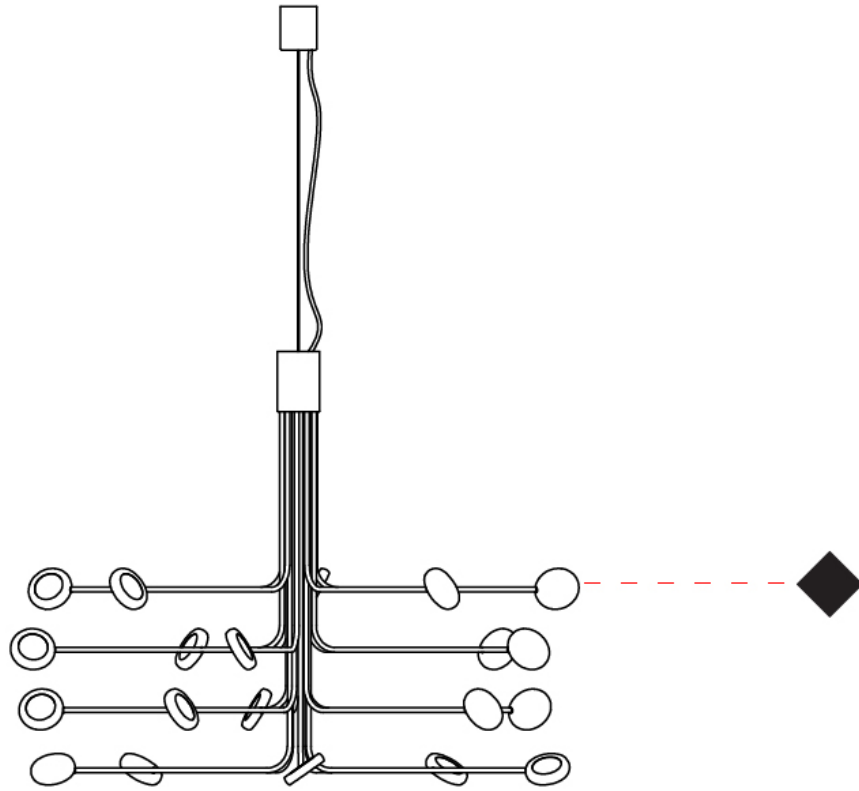

ARBOR 20 LIGHT SUSPENSION

D41001-

PROJECT	_____
TYPE	_____
SPECIFIER	_____
QUANTITY	_____
DATE	_____

D