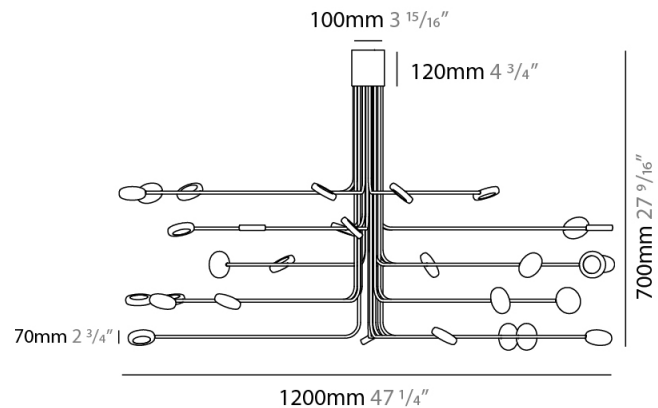

PROJECT
TYPE
SPECIFIER
QUANTITY
DATE

ARBOR 30 LIGHT SURFACE

D42002-

base number   Finish
Options

1. To build a product code in our configurator select the specify button on the base model # product page
2. To build a manual product code on this datasheet choose from the options listed below in blue font and add the suffix to the base model #

GENERAL

Series: Arbor
Subseries: Arbor 30 Light
Partner: Icone
Division: Design
Installation: Surface
Product Type: Ceiling Surface
Mounting Location: Ceiling
Light Distribution: Adjustable

PHYSICAL

Shape: Abstract
Diameter (mm): 1200
Diameter (in): 47 1/4
Height (mm): 700
Height (in): 27 9/16
Fixture Finish: WHI / GSR
Fixture Material: Metal

ELECTRICAL

Lamp Type: LED
Total Output Wattage (W): 150
Dimming: Electronic Low Voltage Dimming
Input Voltage (V): 120Vac Direct Line

LED

Number of LEDs: 30
Color Temperature (°K): 3000
Nominal Lumen (lm): 10500
CRI: >90 CRI
Lamp Life (hrs): 50000

OPTICAL

RATINGS AND CERTIFICATIONS

Certified By: Certified for North American Standards
IP rating: IP20