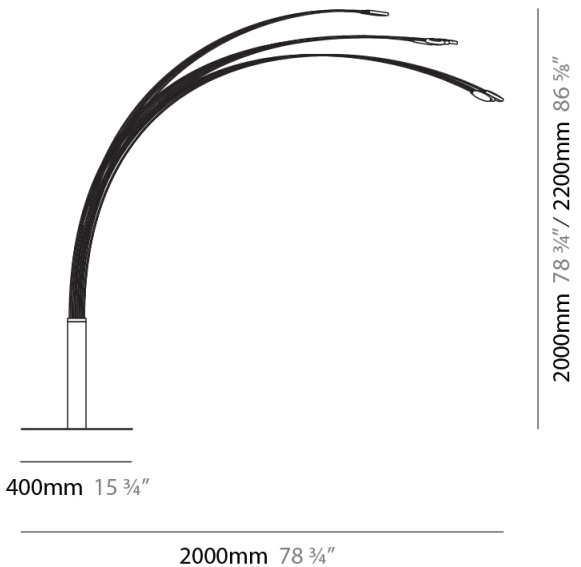

PROJECT
TYPE
SPECIFIER
QUANTITY
DATE

ARBOR PORTABLE

D44009-

base number   Finish
Options

1. To build a product code in our configurator select the specify button on the base model # product page
2. To build a manual product code on this datasheet choose from the options listed below in blue font and add the suffix to the base model #

GENERAL

Series: Arbor
Partner: Icone
Division: Design
Installation: Portable
Product Type: Floor
Mounting Location: Floor
Light Distribution: Adjustable

PHYSICAL

Shape: Abstract
Diameter (mm): 400
Diameter (in): 15 3/4
Height (mm): 2000
Height (in): 78 3/4
Max. Overall Height (mm): 2200
Max. Overall Height (in): 86 5/8
Weight (lbs): 17
Fixture Finish: WHI / GSR
Fixture Material: Metal
Upon Request: Bolt Down

ELECTRICAL

Lamp Type: LED
Total Output Wattage (W): 160
Max. Wattage Per Lamp (W): 4.5
Dimming: In-Line Dimming
Driver Included: Yes
Driver Location: Integrated
Driver Type: Constant Current - 120Vac
Driver Class: Class 2
Input Voltage (V): 120
Output Voltage (V): 24

LED

Number of LEDs: 12
Color Temperature (°K): 3000
Nominal Lumen (lm): 6420
CRI: >90 CRI
Lamp Life (hrs): 50000

OPTICAL

RATINGS AND CERTIFICATIONS

Certified By: Certified for North American Standards
IP rating: IP20