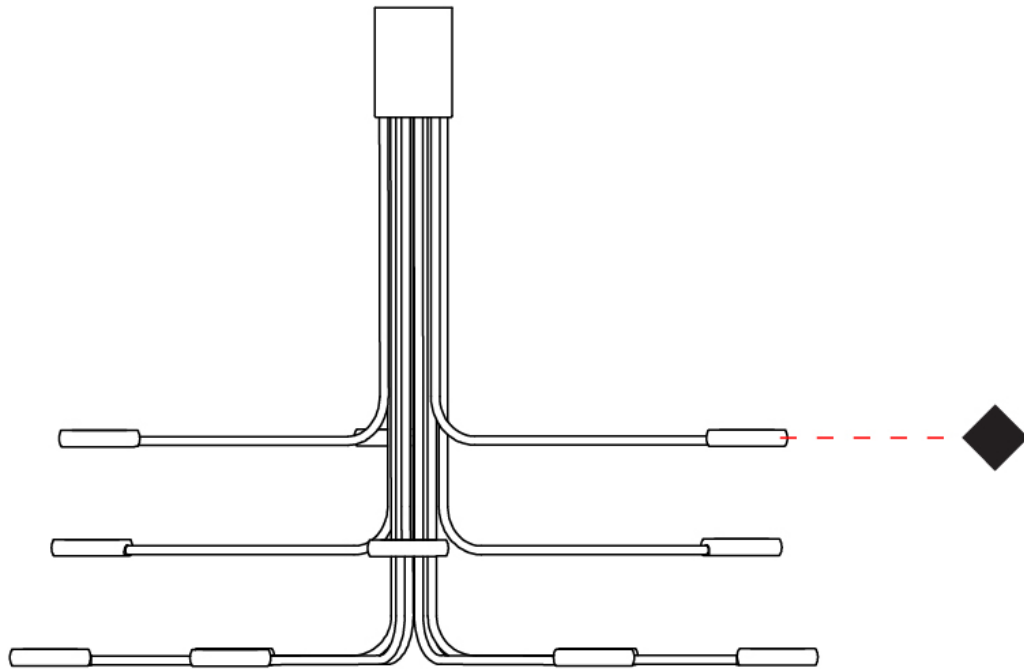

ARBOR 12 LIGHT SURFACE

D42000-

PROJECT	_____
TYPE	_____
SPECIFIER	_____
QUANTITY	_____
DATE	_____

D