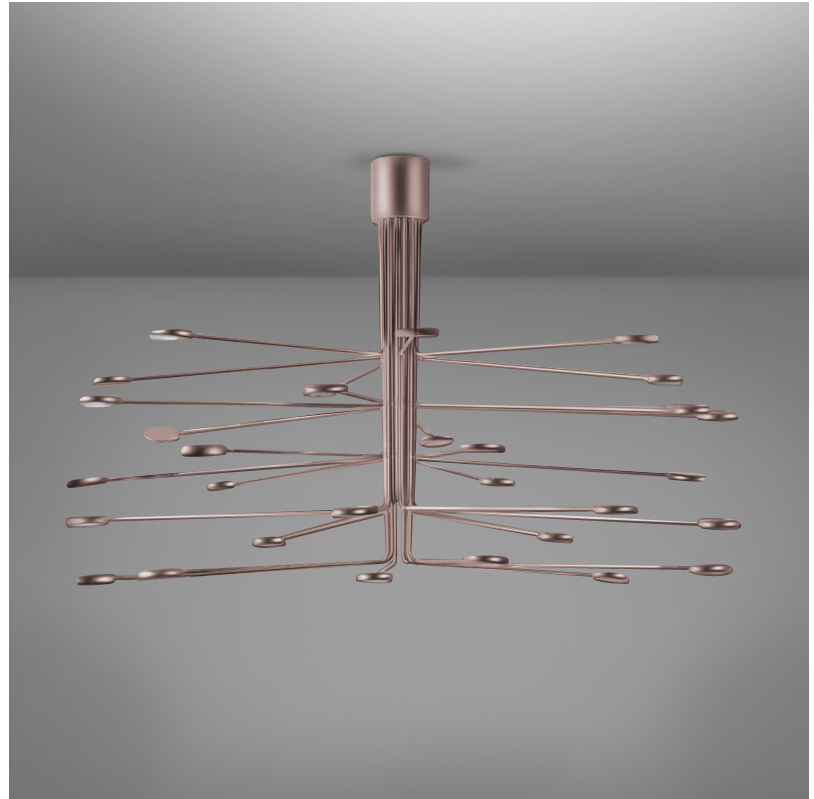

PROJECT
TYPE
SPECIFIER
QUANTITY
DATE

ARBOR 30 LIGHT SURFACE

D42002-

base number   Finish
Options

1. To build a product code in our configurator select the specify button on the base model # product page
2. To build a manual product code on this datasheet choose from the options listed below in blue font and add the suffix to the base model #

GENERAL

Series: Arbor
Subseries: Arbor 30 Light
Partner: Icone
Division: Design
Installation: Surface
Product Type: Ceiling Surface
Mounting Location: Ceiling
Light Distribution: Adjustable

PHYSICAL

Shape: Abstract
Diameter (mm): 1200
Diameter (in): 47 1/4
Height (mm): 700
Height (in): 27 9/16
Fixture Finish: WHI / GSR
Fixture Material: Metal

ELECTRICAL

Lamp Type: LED
Total Output Wattage (W): 150
Dimming: Electronic Low Voltage Dimming
Input Voltage (V): 120Vac Direct Line

LED

Number of LEDs: 30
Color Temperature (°K): 3000
Nominal Lumen (lm): 10500
CRI: >90 CRI
Lamp Life (hrs): 50000

OPTICAL

RATINGS AND CERTIFICATIONS

Certified By: Certified for North American Standards
IP rating: IP20