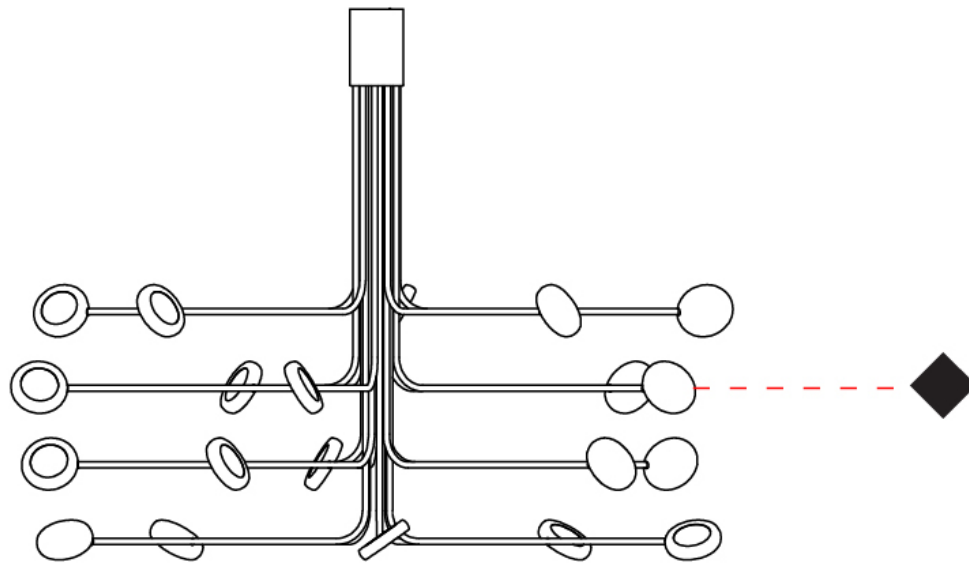

ARBOR 20 LIGHT SURFACE

D42001-

PROJECT

TYPE

SPECIFIER

QUANTITY

DATE

D