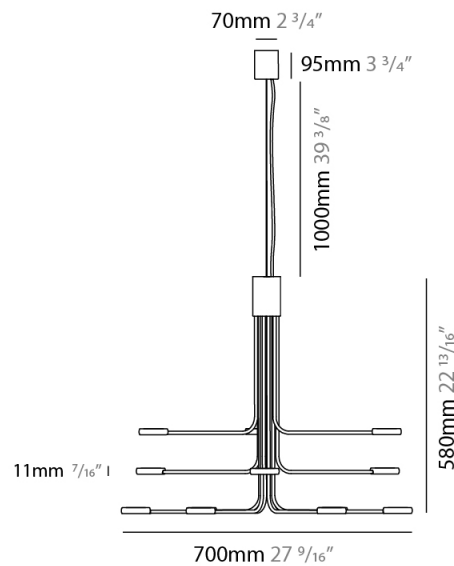

PROJECT	
TYPE	
SPECIFIER	
QUANTITY	
DATE	

ARBOR 12 LIGHT SUSPENSION

D41000-

base number   Finish
Options

1. To build a product code in our configurator select the specify button on the base model # product page
2. To build a manual product code on this datasheet choose from the options listed below in blue font and add the suffix to the base model #

GENERAL

Series: Arbor
Subseries: Arbor 12 Light
Partner: Icone
Division: Design
Installation: Suspension
Product Type: Chandelier
Mounting Location: Ceiling
Light Distribution: Adjustable

PHYSICAL

Shape: Abstract
Diameter (mm): 700
Diameter (in): 27 ⁹/₁₆"
Height (mm): 580
Height (in): 22 ¹³/₁₆"
Max. Overall Height (mm): 1675
Max. Overall Height (in): 65 ¹⁵/₁₆"
[Fixture Finish: WHI / GSR](#)
Fixture Material: Metal

ELECTRICAL

Lamp Type: LED
Total Output Wattage (W): 60
Dimming: Non-Dimming / Phase Dimming 120/277Vac
Driver Included: No
Driver Location: Remote
Driver Class: Class 2
Input Voltage (V): 24

LED

Number of LEDs: 12
Color Temperature (°K): 3000
Nominal Lumen (lm): 4200
CRI: >90 CRI
Lamp Life (hrs): 50000

OPTICAL

RATINGS AND CERTIFICATIONS

Certified By: Certified for North American Standards
IP rating: IP20