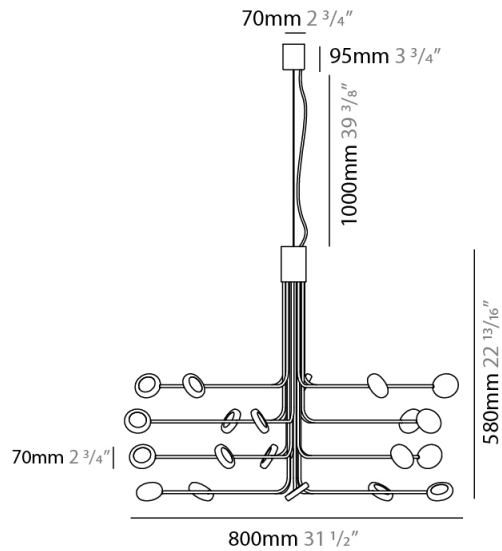

PROJECT
TYPE
SPECIFIER
QUANTITY
DATE

ARBOR 20 LIGHT SUSPENSION

D41001-

base number   Finish
Options

1. To build a product code in our configurator select the specify button on the base model # product page
2. To build a manual product code on this datasheet choose from the options listed below in blue font and add the suffix to the base model #

GENERAL

Series: Arbor
Subseries: Arbor 20 Light
Partner: Icone
Division: Design
Installation: Suspension
Product Type: Chandelier
Mounting Location: Ceiling
Light Distribution: Adjustable

PHYSICAL

Shape: Abstract
Diameter (mm): 800
Diameter (in): 31 1/2
Height (mm): 580
Height (in): 22 13/16
Max. Overall Height (mm): 1675
Max. Overall Height (in): 65 15/16
Fixture Finish: WHI / GSR
Fixture Material: Metal

ELECTRICAL

Lamp Type: LED
Total Output Wattage (W): 100
Dimming: Electronic Low Voltage Dimming
Input Voltage (V): 120Vac Direct Line

LED

Number of LEDs: 20
Color Temperature (°K): 3000
Nominal Lumen (lm): 7000
CRI: >90 CRI
Lamp Life (hrs): 50000

OPTICAL

RATINGS AND CERTIFICATIONS

Certified By: Certified for North American Standards
IP rating: IP20