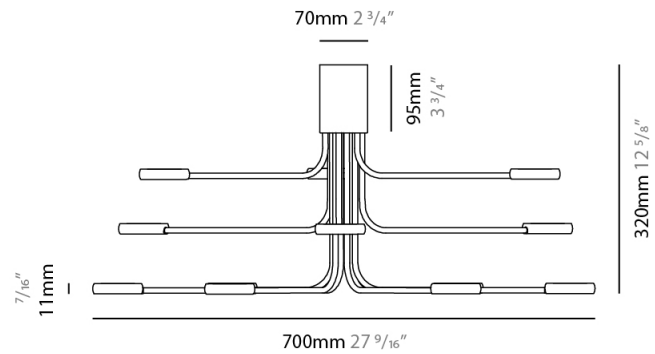

PROJECT
TYPE
SPECIFIER
QUANTITY
DATE

ARBOR 12 LIGHT SURFACE

D42004-

base number   Finish
Options

1. To build a product code in our configurator select the specify button on the base model # product page
2. To build a manual product code on this datasheet choose from the options listed below in blue font and add the suffix to the base model #

GENERAL

Series: Arbor
Subseries: Arbor 12 Light
Partner: Icone
Division: Design
Installation: Surface
Product Type: Ceiling Surface
Mounting Location: Ceiling
Light Distribution: Adjustable

PHYSICAL

Shape: Abstract
Diameter (mm): 700
Diameter (in): 27 ⁹/₁₆
Height (mm): 320
Height (in): 12 ⁵/₈
Fixture Finish: WHI / GSR
Fixture Material: Metal

ELECTRICAL

Lamp Type: LED
Total Output Wattage (W): 60
Dimming: Electronic Low Voltage Dimming
Input Voltage (V): 120Vac Direct Line

LED

Number of LEDs: 12
Color Temperature (°K): 3000
Nominal Lumen (lm): 4200
CRI: >90 CRI
Lamp Life (hrs): 50000

OPTICAL

RATINGS AND CERTIFICATIONS

Certified By: Certified for North American Standards
IP rating: IP20