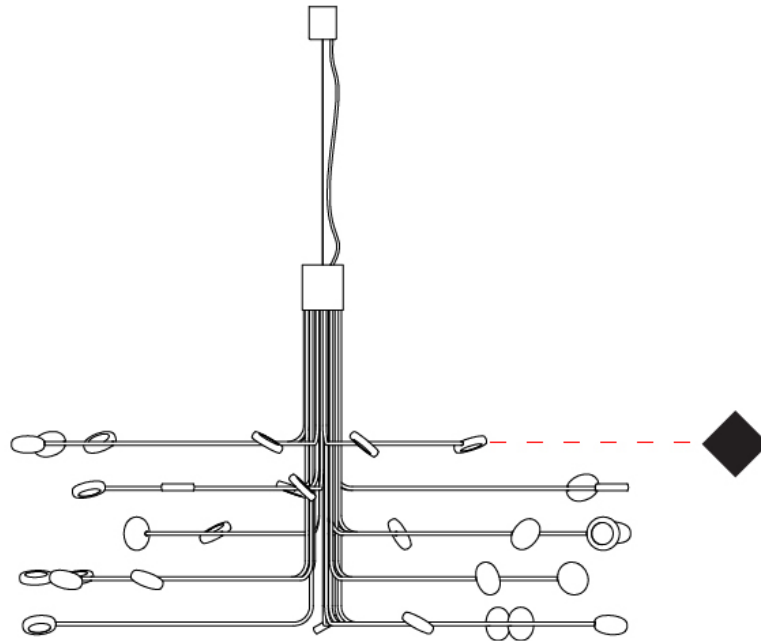

ARBOR 30 LIGHT SUSPENSION

D41002-

PROJECT	_____
TYPE	_____
SPECIFIER	_____
QUANTITY	_____
DATE	_____