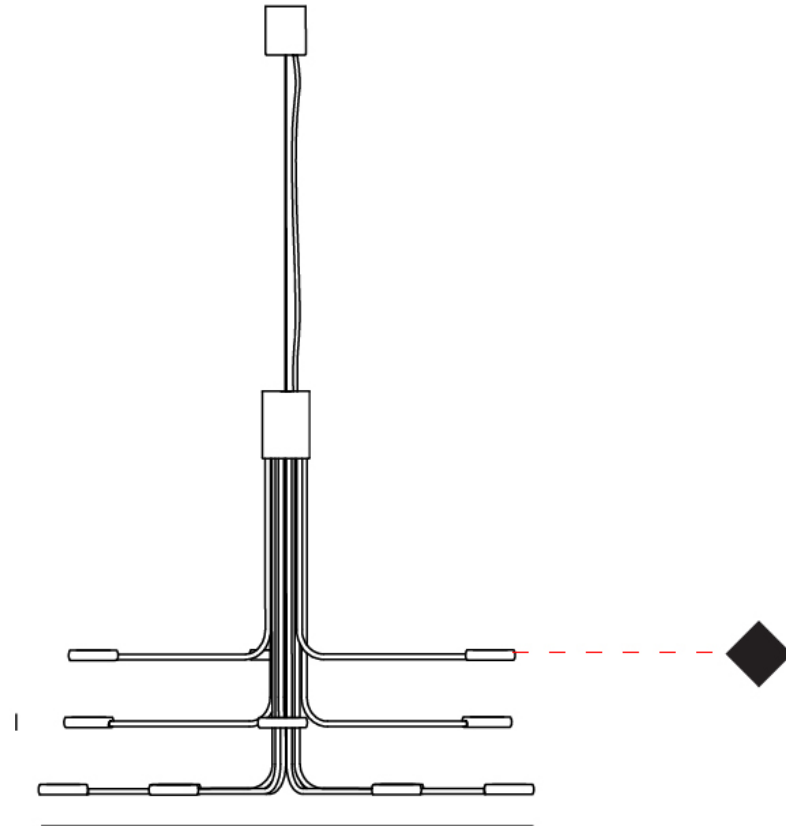

ARBOR 12 LIGHT SUSPENSION

D41000-

PROJECT	_____
TYPE	_____
SPECIFIER	_____
QUANTITY	_____
DATE	_____

D