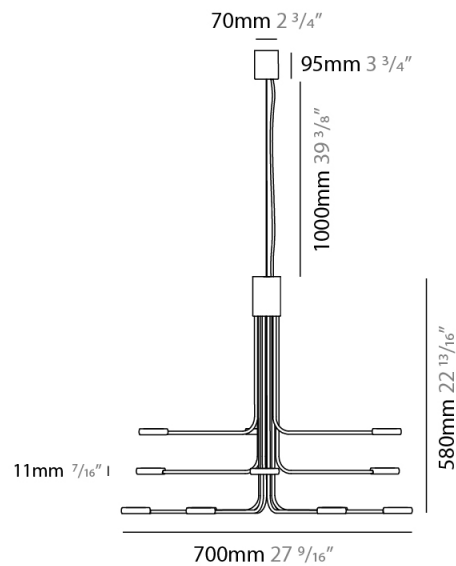

PROJECT	
TYPE	
SPECIFIER	
QUANTITY	
DATE	

ARBOR 12 LIGHT SUSPENSION

D41000-

base number   Finish
Options

1. To build a product code in our configurator select the specify button on the base model # product page
2. To build a manual product code on this datasheet choose from the options listed below in blue font and add the suffix to the base model #

GENERAL

Series: Arbor
Subseries: Arbor 12 Light
Brand: Icone
Division: Design
Mounting Type: Suspension
Mounting Location: Ceiling
Subcategory: Chandelier

PHYSICAL

Shape: Abstract
Diameter (mm): 700
Diameter (in): 27 ⁹/₁₆
Height (mm): 580
Height (in): 22 ¹³/₁₆
Max. Overall Height (mm): 1675
Max. Overall Height (in): 65 ¹⁵/₁₆
Light Distribution: Adjustable
[Fixture Finish: WHI / GSR / CSR](#)
Fixture Material: Metal

ELECTRICAL

Lamp Type: LED
Total Output Wattage (W): 60
Dimming: Electronic Low Voltage Dimming
Input Voltage (V): 120Vac Direct Line

LED

Number of LEDs: 12
Color Temperature (°K): 3000
Nominal Lumen (lm): 4200
CRI: >90 CRI
Lamp Life (hrs): 50000

OPTICAL

RATINGS AND CERTIFICATIONS

Certified By: Certified for North American Standards
IP rating: IP20