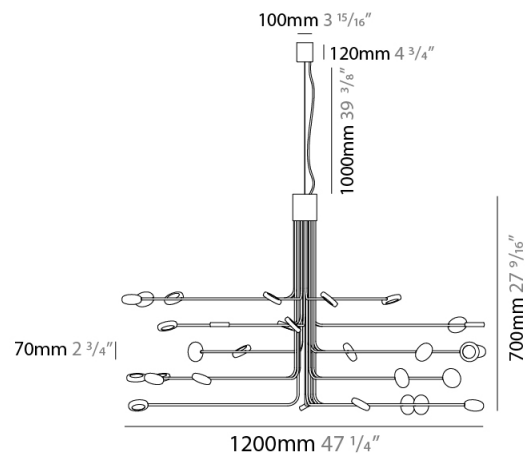

PROJECT	
TYPE	
SPECIFIER	
QUANTITY	
DATE	

ARBOR 30 LIGHT SUSPENSION

D41002-

base number   Finish
Options

1. To build a product code in our configurator select the specify button on the base model # product page
2. To build a manual product code on this datasheet choose from the options listed below in blue font and add the suffix to the base model #

GENERAL

Series: Arbor
Subseries: Arbor 30 Light
Brand: Icone
Division: Design
Mounting Type: Suspension
Mounting Location: Ceiling
Subcategory: Chandelier

PHYSICAL

Shape: Abstract
Diameter (mm): 1200
Diameter (in): 47 3/4
Height (mm): 700
Height (in): 27 5/16
Max. Overall Height (mm): 1820
Max. Overall Height (in): 71 5/8
Light Distribution: Adjustable
Fixture Finish: WHI / GSR / CSR
Fixture Material: Metal

ELECTRICAL

Lamp Type: LED
Total Output Wattage (W): 150
Dimming: Electronic Low Voltage Dimming
Input Voltage (V): 120Vac Direct Line

LED

Number of LEDs: 30
Color Temperature (°K): 3000
Nominal Lumen (lm): 10500
CRI: >90 CRI
Lamp Life (hrs): 50000

OPTICAL

RATINGS AND CERTIFICATIONS

Certified By: Certified for North American Standards
IP rating: IP20