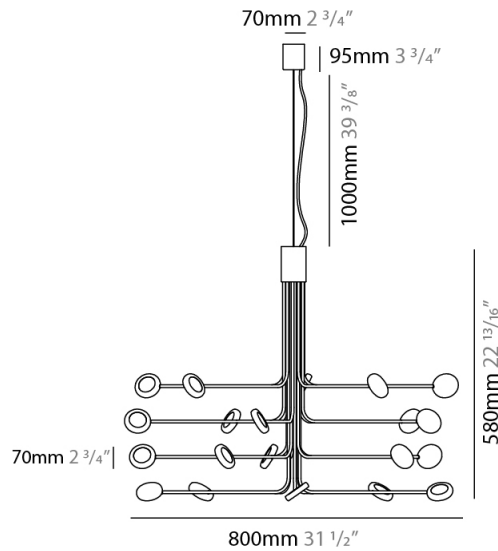

PROJECT	
TYPE	
SPECIFIER	
QUANTITY	
DATE	

ARBOR 20 LIGHT SUSPENSION

D41001-

base number   Finish
Options

1. To build a product code in our configurator select the specify button on the base model # product page
2. To build a manual product code on this datasheet choose from the options listed below in blue font and add the suffix to the base model #

GENERAL

Series: Arbor
Subseries: Arbor 20 Light
Brand: Icone
Division: Design
Mounting Type: Suspension
Mounting Location: Ceiling
Subcategory: Chandelier

PHYSICAL

Shape: Abstract
Diameter (mm): 800
Diameter (in): 31 1/2
Height (mm): 580
Height (in): 22 13/16
Max. Overall Height (mm): 1675
Max. Overall Height (in): 65 15/16
Light Distribution: Adjustable
Fixture Finish: WHI / GSR / CSR
Fixture Material: Metal

ELECTRICAL

Lamp Type: LED
Total Output Wattage (W): 100
Dimming: Electronic Low Voltage Dimming
Input Voltage (V): 120Vac Direct Line

LED

Number of LEDs: 20
Color Temperature (°K): 3000
Nominal Lumen (lm): 7000
CRI: >90 CRI
Lamp Life (hrs): 50000

OPTICAL

RATINGS AND CERTIFICATIONS

Certified By: Certified for North American Standards
IP rating: IP20