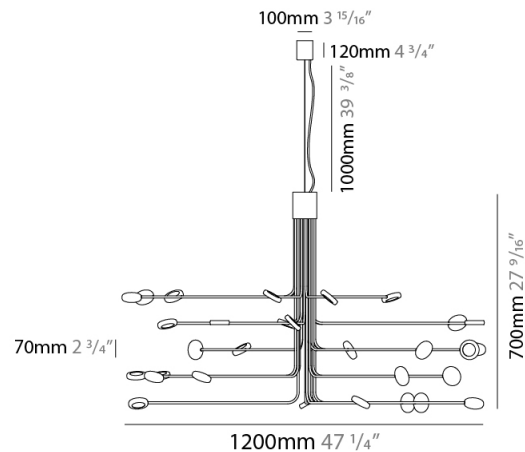

PROJECT	
TYPE	
SPECIFIER	
QUANTITY	
DATE	

ARBOR 30 LIGHT SUSPENSION

D41002-

base number   Finish
Options

1. To build a product code in our configurator select the specify button on the base model # product page
2. To build a manual product code on this datasheet choose from the options listed below in blue font and add the suffix to the base model #

GENERAL

Series: Arbor
Subseries: Arbor 30 Light
Brand: Icone
Division: Design
Mounting Type: Suspension
Mounting Location: Ceiling
Subcategory: Chandelier

PHYSICAL

Shape: Abstract
Diameter (mm): 1200
Diameter (in): 47 3/4
Height (mm): 700
Height (in): 27 5/16
Max. Overall Height (mm): 1820
Max. Overall Height (in): 71 5/8
Light Distribution: Adjustable
Fixture Finish: WHI / GSR / CSR
Fixture Material: Metal

ELECTRICAL

Lamp Type: LED
Total Output Wattage (W): 150
Dimming: Electronic Low Voltage Dimming
Input Voltage (V): 120Vac Direct Line

LED

Number of LEDs: 30
Color Temperature (°K): 3000
Nominal Lumen (lm): 10500
CRI: >90 CRI
Lamp Life (hrs): 50000

OPTICAL

RATINGS AND CERTIFICATIONS

Certified By: Certified for North American Standards
IP rating: IP20