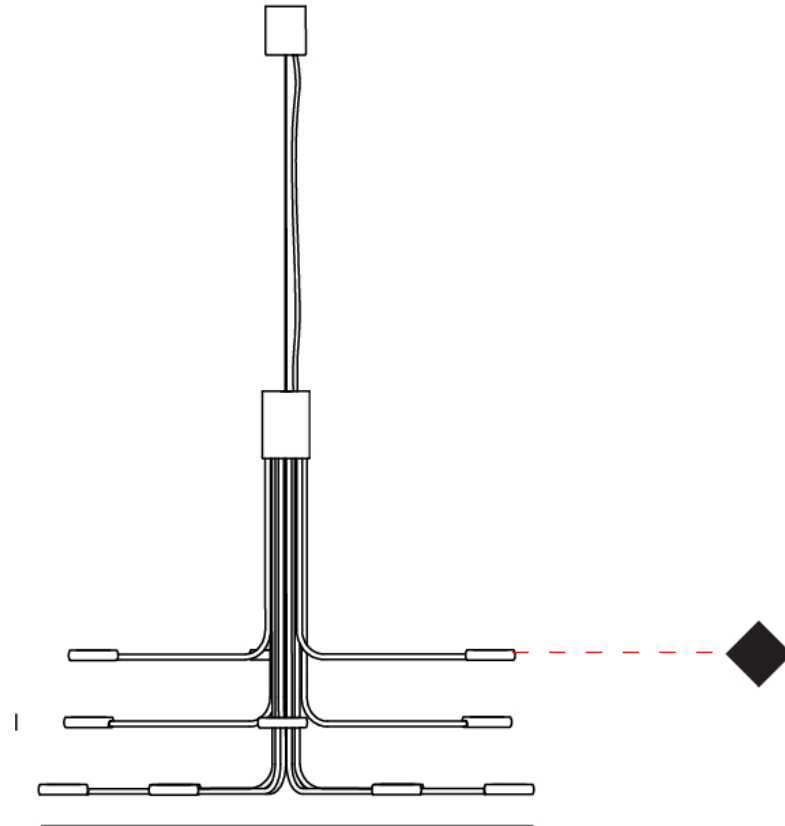

ARBOR 12 LIGHT SUSPENSION

D41000-

PROJECT	_____
TYPE	_____
SPECIFIER	_____
QUANTITY	_____
DATE	_____

D