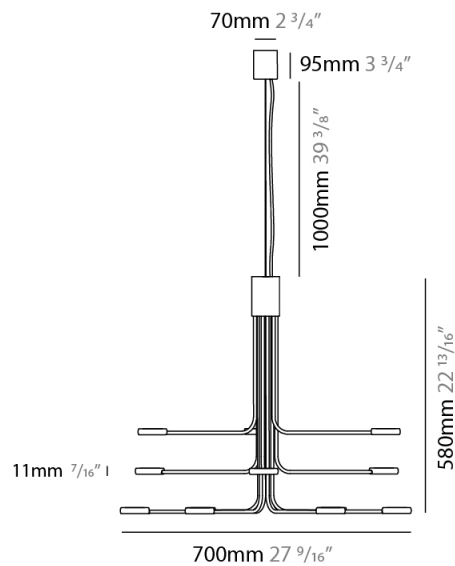

PROJECT	
TYPE	
SPECIFIER	
QUANTITY	
DATE	

ARBOR 12 LIGHT SUSPENSION

D41000-

base number   Finish
Options

1. To build a product code in our configurator select the specify button on the base model # product page
2. To build a manual product code on this datasheet choose from the options listed below in blue font and add the suffix to the base model #

GENERAL

Series: Arbor
Subseries: Arbor 12 Light
Brand: Icone
Division: Design
Mounting Type: Suspension
Mounting Location: Ceiling
Subcategory: Chandelier

PHYSICAL

Shape: Abstract
Diameter (mm): 700
Diameter (in): 27 ⁹/₁₆
Height (mm): 580
Height (in): 22 ¹³/₁₆
Max. Overall Height (mm): 1675
Max. Overall Height (in): 65 ¹⁵/₁₆
Light Distribution: Adjustable
Fixture Finish: WHI / GSR / CSR
Fixture Material: Metal

ELECTRICAL

Lamp Type: LED
Total Output Wattage (W): 60
Dimming: Electronic Low Voltage Dimming
Input Voltage (V): 120Vac Direct Line

LED

Number of LEDs: 12
Color Temperature (°K): 3000
Nominal Lumen (lm): 4200
CRI: >90 CRI
Lamp Life (hrs): 50000

OPTICAL

RATINGS AND CERTIFICATIONS

Certified By: Certified for North American Standards
IP rating: IP20