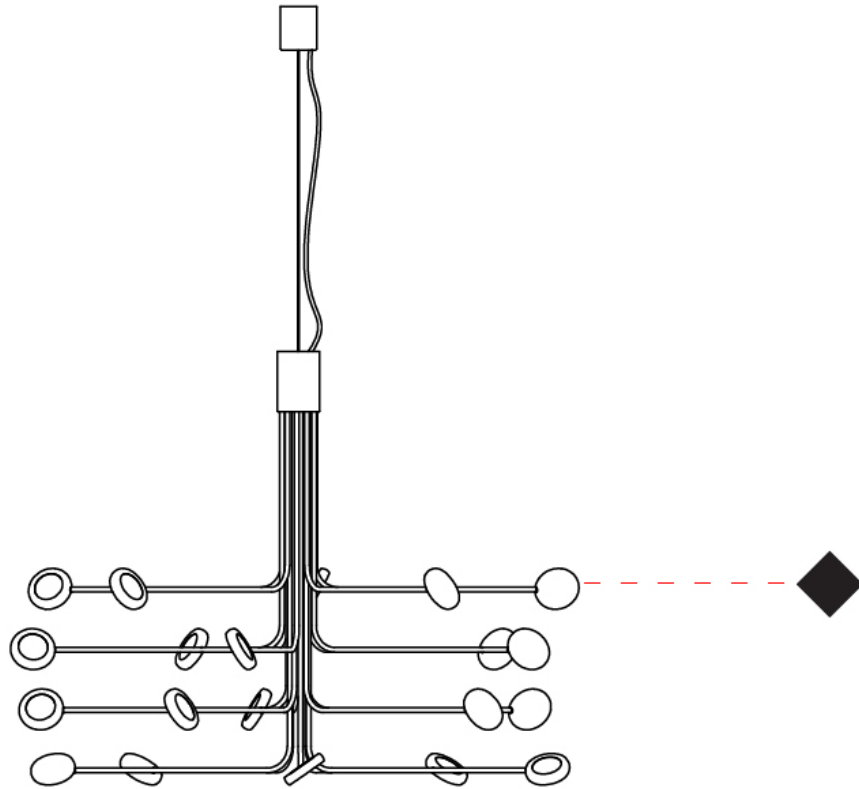

ARBOR 20 LIGHT SUSPENSION

D41001-

PROJECT	_____
TYPE	_____
SPECIFIER	_____
QUANTITY	_____
DATE	_____

D