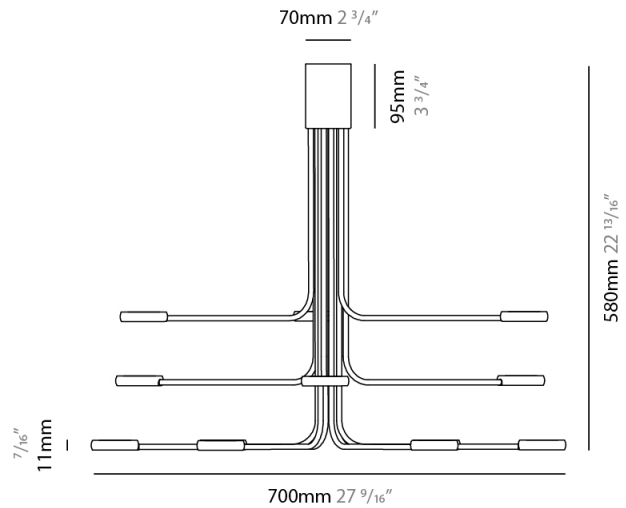

PROJECT	_____
TYPE	_____
SPECIFIER	_____
QUANTITY	_____
DATE	_____

ARBOR 12 LIGHT SURFACE

D42000-

base number   Finish
Options

1. To build a product code in our configurator select the specify button on the base model # product page
2. To build a manual product code on this datasheet choose from the options listed below in blue font and add the suffix to the base model #

GENERAL

Series: Arbor
Subseries: Arbor 12 Light
Partner: Icone
Division: Design
Installation: Surface
Product Type: Ceiling Surface
Mounting Location: Ceiling
Light Distribution: Adjustable

PHYSICAL

Shape: Abstract
Diameter (mm): 700
Diameter (in): 27 ⁹/₁₆
Height (mm): 580
Height (in): 22 ¹³/₁₆
Fixture Finish: WHI / GSR
Fixture Material: Metal

ELECTRICAL

Lamp Type: LED
Total Output Wattage (W): 60
Dimming: Electronic Low Voltage Dimming
Input Voltage (V): 120Vac Direct Line

LED

Number of LEDs: 12
Color Temperature (°K): 3000
Nominal Lumen (lm): 4200
CRI: >90 CRI
Lamp Life (hrs): 50000

OPTICAL

RATINGS AND CERTIFICATIONS

Certified By: Certified for North American Standards
IP rating: IP20