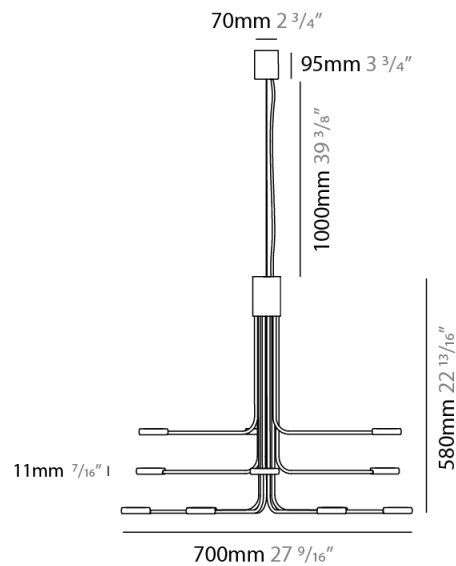

PROJECT
TYPE
SPECIFIER
QUANTITY
DATE

ARBOR 12 LIGHT SUSPENSION

D41000-

base number   Finish
Options

1. To build a product code in our configurator select the specify button on the base model # product page
2. To build a manual product code on this datasheet choose from the options listed below in blue font and add the suffix to the base model #

GENERAL

Series: Arbor
Subseries: Arbor 12 Light
Partner: Icone
Division: Design
Installation: Suspension
Product Type: Chandelier
Mounting Location: Ceiling
Light Distribution: Adjustable

PHYSICAL

Shape: Abstract
Diameter (mm): 700
Diameter (in): 27 ⁹/₁₆"
Height (mm): 580
Height (in): 22 ¹³/₁₆"
Max. Overall Height (mm): 1675
Max. Overall Height (in): 65 ¹⁵/₁₆"
Fixture Finish: WHI / GSR
Fixture Material: Metal

ELECTRICAL

Lamp Type: LED
Total Output Wattage (W): 60
Dimming: Non-Dimming / Phase Dimming 120/277Vac
Driver Included: No
Driver Location: Remote
Driver Class: Class 2
Input Voltage (V): 24

LED

Number of LEDs: 12
Color Temperature (°K): 3000
Nominal Lumen (lm): 4200
CRI: >90 CRI
Lamp Life (hrs): 50000

OPTICAL

RATINGS AND CERTIFICATIONS

Certified By: Certified for North American Standards
IP rating: IP20