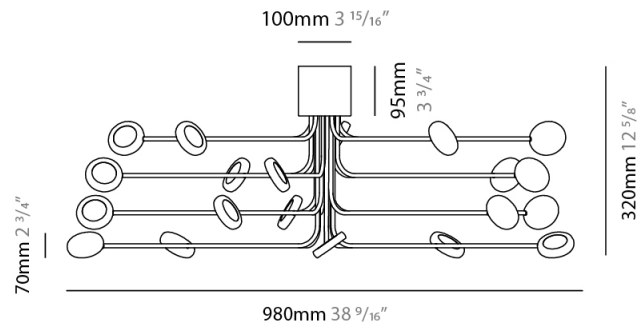

PROJECT
TYPE
SPECIFIER
QUANTITY
DATE

ARBOR 20 LIGHT SURFACE

D42006-

base number   Finish
Options

1. To build a product code in our configurator select the specify button on the base model # product page
2. To build a manual product code on this datasheet choose from the options listed below in blue font and add the suffix to the base model #

GENERAL

Series: Arbor
Subseries: Arbor 20 Light
Partner: Icone
Division: Design
Installation: Surface
Product Type: Ceiling Surface
Mounting Location: Ceiling
Light Distribution: Adjustable

PHYSICAL

Shape: Abstract
Diameter (mm): 980
Diameter (in): 38 ⁹/₁₆
Height (mm): 320
Height (in): 12 ⁵/₈
Fixture Finish: WHI / GSR
Fixture Material: Metal

ELECTRICAL

Lamp Type: LED
Total Output Wattage (W): 100
Dimming: Electronic Low Voltage Dimming
Input Voltage (V): 120Vac Direct Line

LED

Number of LEDs: 20
Color Temperature (°K): 2700 / 3000
Nominal Lumen (lm): 7000
CRI: >90 CRI
Lamp Life (hrs): 50000

OPTICAL

RATINGS AND CERTIFICATIONS

Certified By: Certified for North American Standards
IP rating: IP20