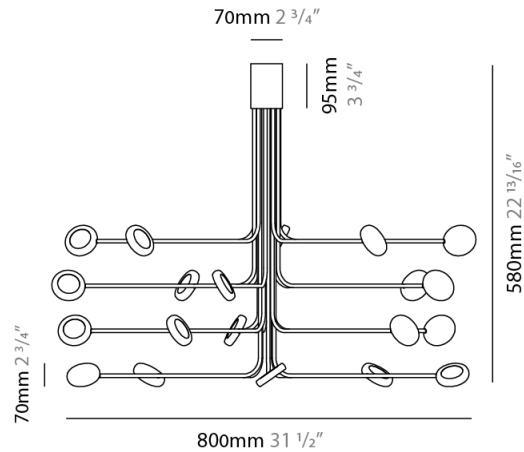

PROJECT	
TYPE	
SPECIFIER	
QUANTITY	
DATE	

ARBOR 20 LIGHT SURFACE

D42001-

base number Finish
Options

1. To build a product code in our configurator select the specify button on the base model # product page
2. To build a manual product code on this datasheet choose from the options listed below in blue font and add the suffix to the base model #

GENERAL

Series: Arbor
Subseries: Arbor 20 Light
Partner: Icone
Division: Design
Installation: Surface
Product Type: Ceiling Surface
Mounting Location: Ceiling
Light Distribution: Adjustable

PHYSICAL

Shape: Abstract
Diameter (mm): 800
Diameter (in): 31 1/2
Height (mm): 580
Height (in): 22 13/16
Fixture Finish: WHI / GSR
Fixture Material: Metal

ELECTRICAL

Lamp Type: LED
Total Output Wattage (W): 100
Dimming: Electronic Low Voltage Dimming
Input Voltage (V): 120Vac Direct Line

LED

Number of LEDs: 20
Color Temperature (°K): 3000
Nominal Lumen (lm): 7000
CRI: >90 CRI
Lamp Life (hrs): 50000

OPTICAL

RATINGS AND CERTIFICATIONS

Certified By: Certified for North American Standards
IP rating: IP20