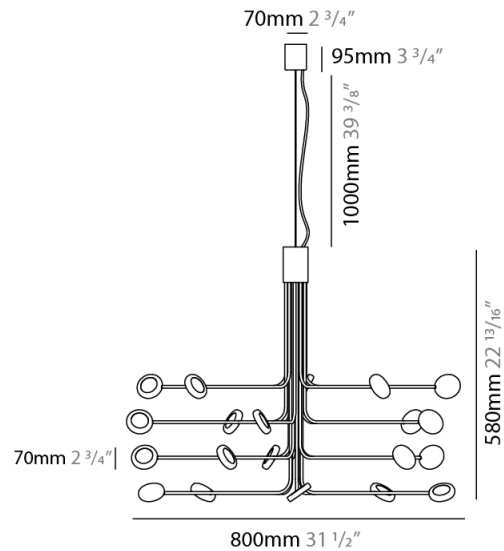

PROJECT
TYPE
SPECIFIER
QUANTITY
DATE

ARBOR 20 LIGHT SUSPENSION

D41001-

base number   Finish
Options

1. To build a product code in our configurator select the specify button on the base model # product page
2. To build a manual product code on this datasheet choose from the options listed below in blue font and add the suffix to the base model #

GENERAL

Series: Arbor
Subseries: Arbor 20 Light
Partner: Icone
Division: Design
Installation: Suspension
Product Type: Chandelier
Mounting Location: Ceiling
Light Distribution: Adjustable

PHYSICAL

Shape: Abstract
Diameter (mm): 800
Diameter (in): 31 1/2
Height (mm): 580
Height (in): 22 13/16
Max. Overall Height (mm): 1675
Max. Overall Height (in): 65 15/16
Fixture Finish: WHI / GSR
Fixture Material: Metal

ELECTRICAL

Lamp Type: LED
Total Output Wattage (W): 100
Dimming: Electronic Low Voltage Dimming
Input Voltage (V): 120Vac Direct Line

LED

Number of LEDs: 20
Color Temperature (°K): 3000
Nominal Lumen (lm): 7000
CRI: >90 CRI
Lamp Life (hrs): 50000

OPTICAL

RATINGS AND CERTIFICATIONS

Certified By: Certified for North American Standards
IP rating: IP20