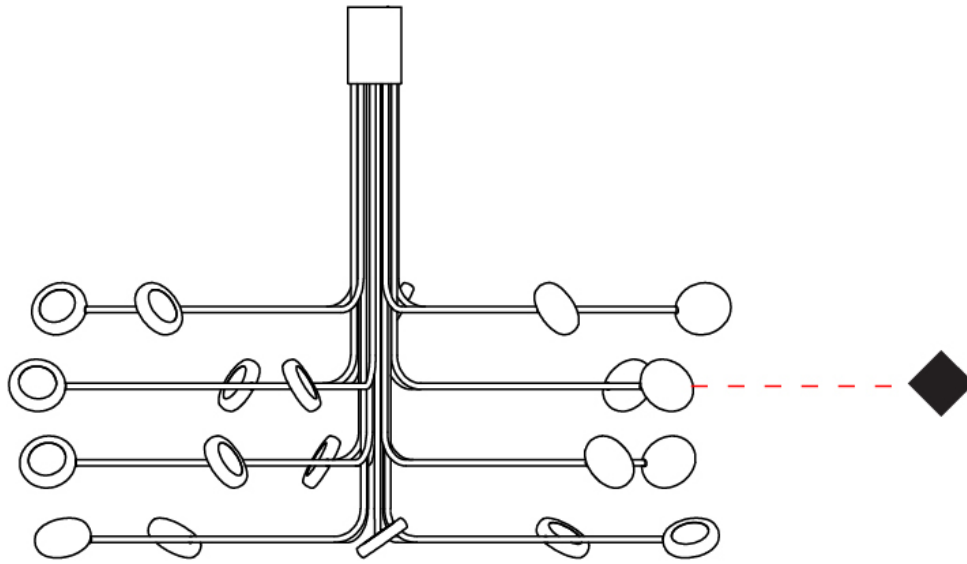

ARBOR 20 LIGHT SURFACE

D42001-

PROJECT	_____
TYPE	_____
SPECIFIER	_____
QUANTITY	_____
DATE	_____

D