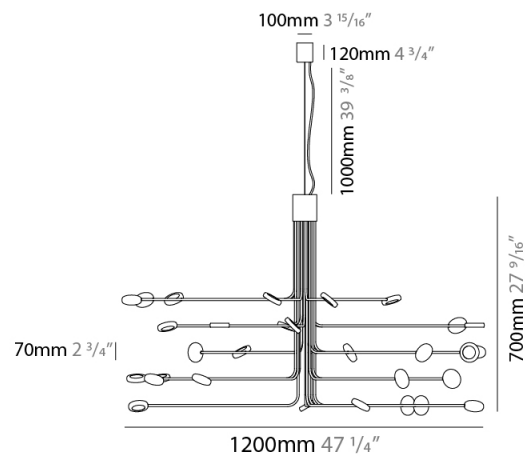

PROJECT	
TYPE	
SPECIFIER	
QUANTITY	
DATE	

ARBOR 30 LIGHT SUSPENSION

D41002-

base number   Finish
Options

1. To build a product code in our configurator select the specify button on the base model # product page
2. To build a manual product code on this datasheet choose from the options listed below in blue font and add the suffix to the base model #

GENERAL

Series: Arbor
Subseries: Arbor 30 Light
Partner: Icone
Division: Design
Installation: Suspension
Product Type: Chandelier
Mounting Location: Ceiling
Light Distribution: Adjustable

PHYSICAL

Shape: Abstract
Diameter (mm): 1200
Diameter (in): 47 1/4
Height (mm): 700
Height (in): 27 5/16
Max. Overall Height (mm): 1820
Max. Overall Height (in): 71 3/8
Fixture Finish: WHI / GSR
Fixture Material: Metal

ELECTRICAL

Lamp Type: LED
Total Output Wattage (W): 150
Dimming: Electronic Low Voltage Dimming
Input Voltage (V): 120Vac Direct Line

LED

Number of LEDs: 30
Color Temperature (°K): 3000
Nominal Lumen (lm): 10500
CRI: >90 CRI
Lamp Life (hrs): 50000

OPTICAL

RATINGS AND CERTIFICATIONS

Certified By: Certified for North American Standards
IP rating: IP20