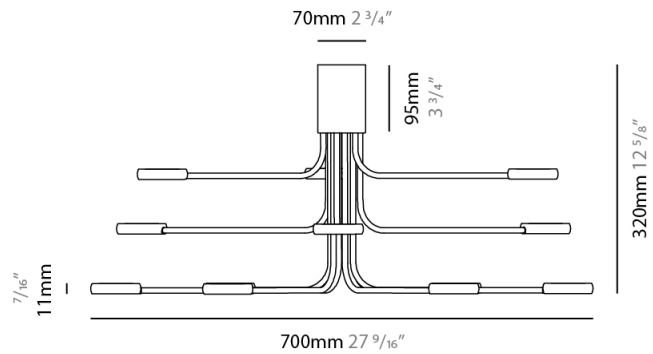

PROJECT
TYPE
SPECIFIER
QUANTITY
DATE

ARBOR 12 LIGHT SURFACE

D42004-

base number   Finish
Options

1. To build a product code in our configurator select the specify button on the base model # product page
2. To build a manual product code on this datasheet choose from the options listed below in blue font and add the suffix to the base model #

GENERAL

Series: Arbor
Subseries: Arbor 12 Light
Brand: Icone
Division: Design
Mounting Type: Surface
Mounting Location: Ceiling
Subcategory: Up/Down Light

PHYSICAL

Shape: Abstract
Diameter (mm): 700
Diameter (in): 27 ⁹/₁₆
Height (mm): 320
Height (in): 12 ⁵/₈
Light Distribution: Direct / Indirect
Fixture Finish: WHI / GSR / CSR
Fixture Material: Metal

ELECTRICAL

Lamp Type: LED
Total Output Wattage (W): 60
Dimming: Electronic Low Voltage Dimming
Input Voltage (V): 120Vac Direct Line

LED

Number of LEDs: 12
Color Temperature (°K): 3000
Nominal Lumen (lm): 4200
CRI: >90 CRI
Lamp Life (hrs): 50000

OPTICAL

RATINGS AND CERTIFICATIONS

Certified By: Certified for North American Standards
IP rating: IP20