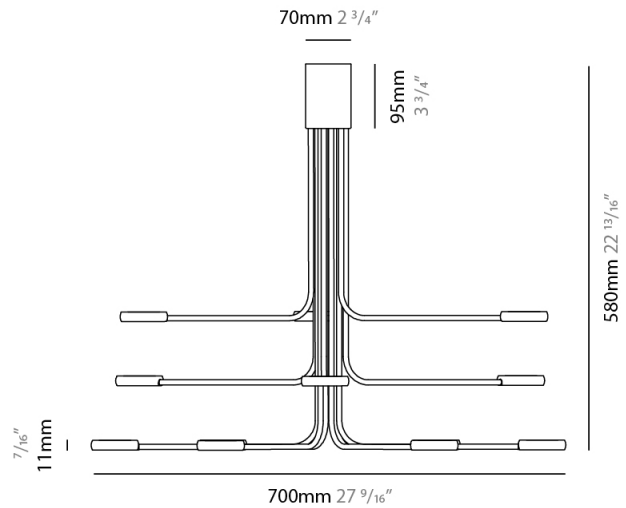

PROJECT	
TYPE	
SPECIFIER	
QUANTITY	
DATE	

ARBOR 12 LIGHT SURFACE

D42000-

base number Finish
Options

1. To build a product code in our configurator select the specify button on the base model # product page
2. To build a manual product code on this datasheet choose from the options listed below in blue font and add the suffix to the base model #

GENERAL

Series: Arbor
Subseries: Arbor 12 Light
Brand: Icone
Division: Design
Mounting Type: Surface
Mounting Location: Ceiling
Subcategory: Up/Down Light

PHYSICAL

Shape: Abstract
Diameter (mm): 700
Diameter (in): 27 ⁹/₁₆
Height (mm): 580
Height (in): 22 ¹³/₁₆
Light Distribution: Direct / Indirect
Fixture Finish: WHI / GSR / CSR
Fixture Material: Metal

ELECTRICAL

Lamp Type: LED
Total Output Wattage (W): 60
Dimming: Electronic Low Voltage Dimming
Input Voltage (V): 120Vac Direct Line

LED

Number of LEDs: 12
Color Temperature (°K): 3000
Nominal Lumen (lm): 4200
CRI: >90 CRI
Lamp Life (hrs): 50000

OPTICAL

RATINGS AND CERTIFICATIONS

Certified By: Certified for North American Standards
IP rating: IP20