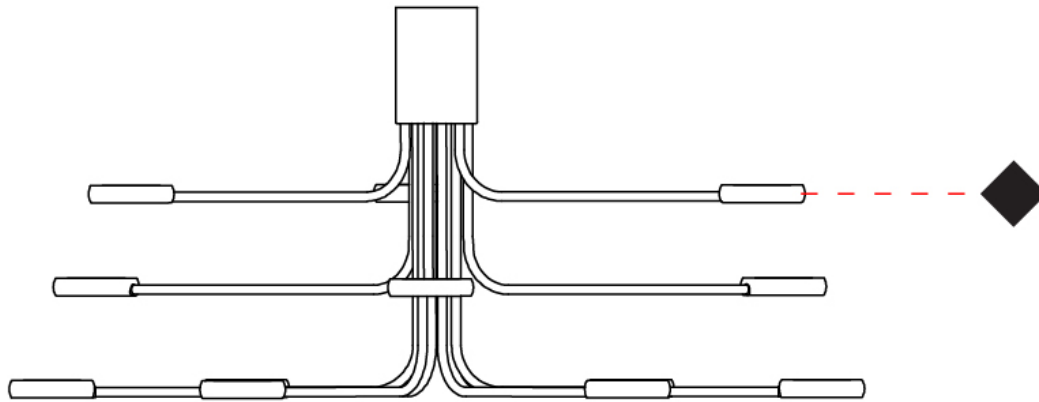

ARBOR 12 LIGHT SURFACE

D42004-

PROJECT

TYPE

SPECIFIER

QUANTITY

DATE

D