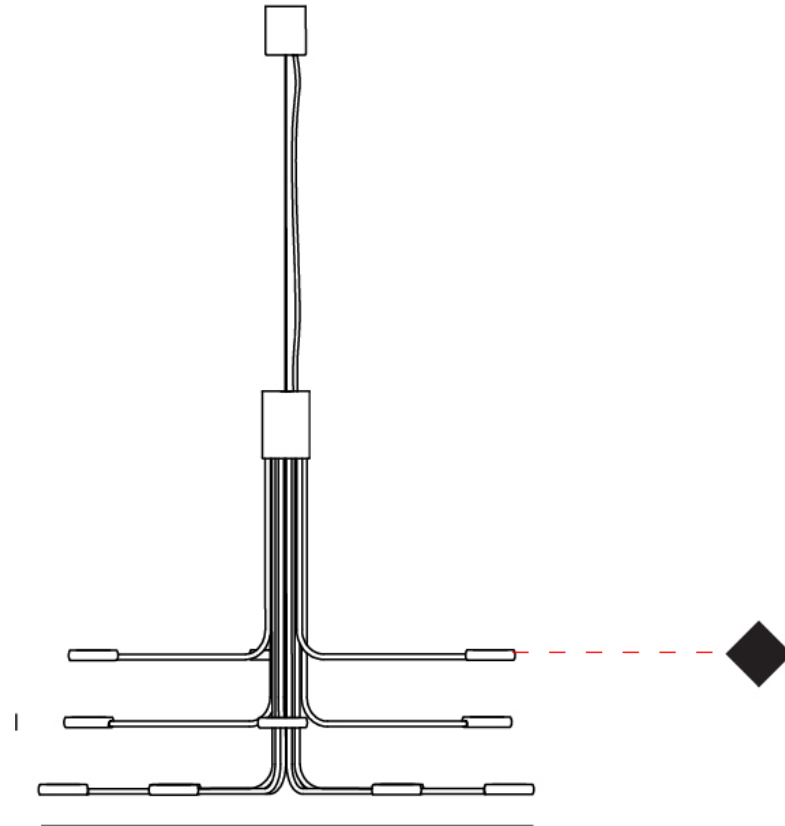

ARBOR 12 LIGHT SUSPENSION

D41000-

PROJECT	_____
TYPE	_____
SPECIFIER	_____
QUANTITY	_____
DATE	_____