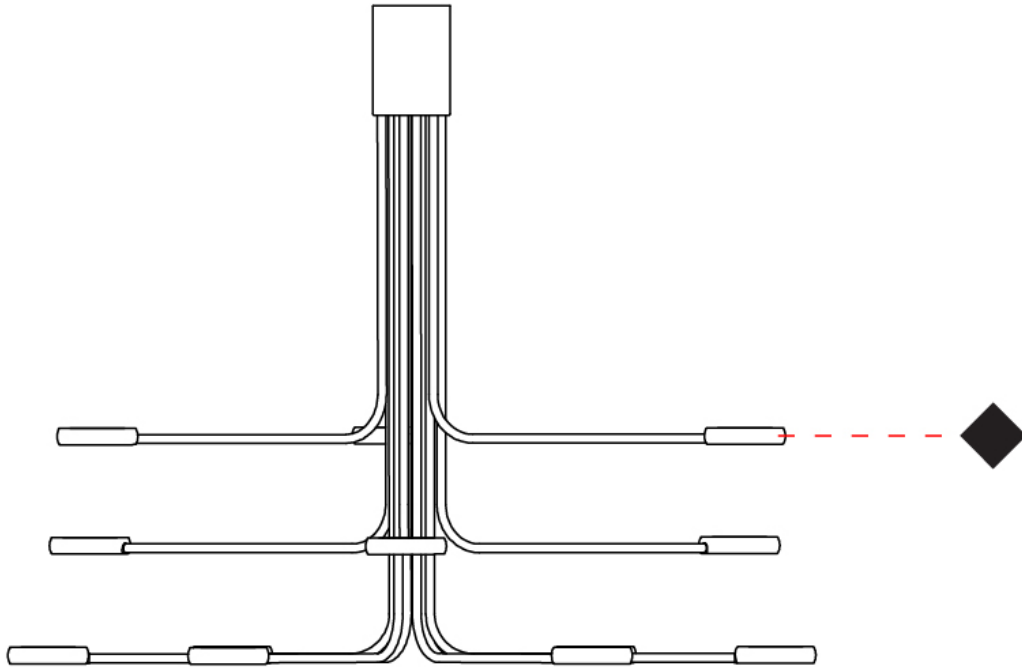

ARBOR 12 LIGHT SURFACE

D42000-

PROJECT	_____
TYPE	_____
SPECIFIER	_____
QUANTITY	_____
DATE	_____

D