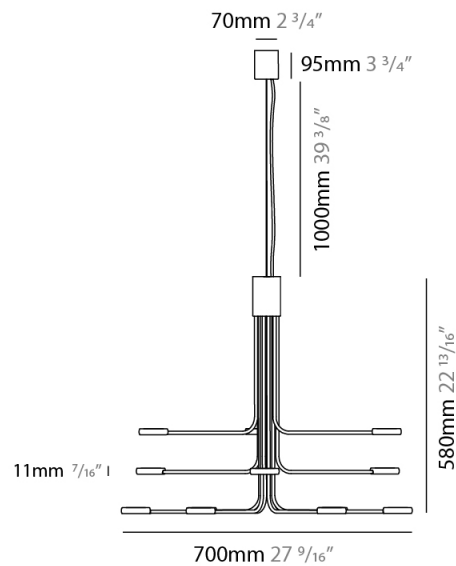

PROJECT	
TYPE	
SPECIFIER	
QUANTITY	
DATE	

ARBOR 12 LIGHT SUSPENSION

D41000-

base number Finish
Options

1. To build a product code in our configurator select the specify button on the base model # product page
2. To build a manual product code on this datasheet choose from the options listed below in blue font and add the suffix to the base model #

GENERAL

Series: Arbor
Subseries: Arbor 12 Light
Brand: Icone
Division: Design
Mounting Type: Suspension
Mounting Location: Ceiling
Subcategory: Chandelier

PHYSICAL

Shape: Abstract
Diameter (mm): 700
Diameter (in): 27 ⁹/₁₆"
Height (mm): 580
Height (in): 22 ¹³/₁₆"
Max. Overall Height (mm): 1675
Max. Overall Height (in): 65 ¹⁵/₁₆"
Light Distribution: Adjustable
Fixture Finish: WHI / GSR / CSR
Fixture Material: Metal

ELECTRICAL

Lamp Type: LED
Total Output Wattage (W): 60
Dimming: Electronic Low Voltage Dimming
Input Voltage (V): 120Vac Direct Line

LED

Number of LEDs: 12
Color Temperature (°K): 3000
Nominal Lumen (lm): 4200
CRI: >90 CRI
Lamp Life (hrs): 50000

OPTICAL

RATINGS AND CERTIFICATIONS

Certified By: Certified for North American Standards
IP rating: IP20