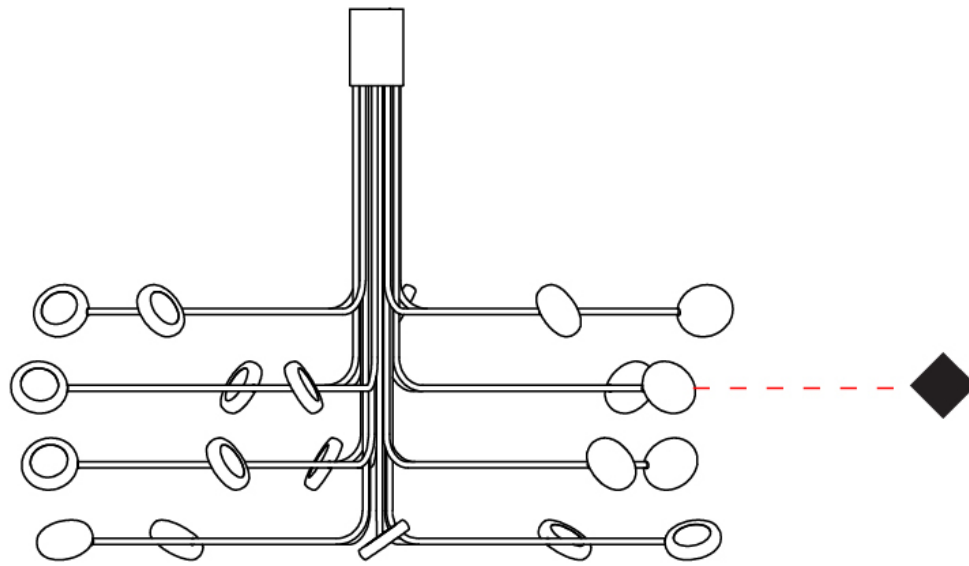

#### OPTICAL

## ARBOR 20 LIGHT SURFACE

D42001-

PROJECT \_\_\_\_\_

TYPE \_\_\_\_\_

SPECIFIER \_\_\_\_\_

QUANTITY \_\_\_\_\_

DATE \_\_\_\_\_

D