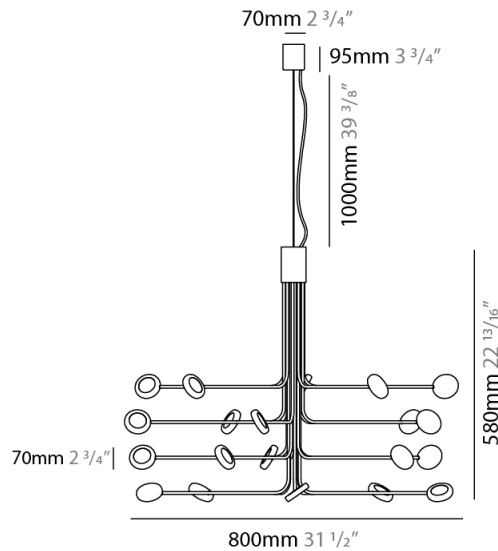

PROJECT	
TYPE	
SPECIFIER	
QUANTITY	
DATE	

ARBOR 20 LIGHT SUSPENSION

D41001-

base number   Finish
Options

1. To build a product code in our configurator select the specify button on the base model # product page
2. To build a manual product code on this datasheet choose from the options listed below in blue font and add the suffix to the base model #

GENERAL

Series: Arbor
Subseries: Arbor 20 Light
Partner: Icone
Division: Design
Installation: Suspension
Product Type: Chandelier
Mounting Location: Ceiling
Light Distribution: Adjustable

PHYSICAL

Shape: Abstract
Diameter (mm): 800
Diameter (in): 31 1/2"
Height (mm): 580
Height (in): 22 13/16"
Max. Overall Height (mm): 1675
Max. Overall Height (in): 65 15/16"
Fixture Finish: WHI / GSR
Fixture Material: Metal

ELECTRICAL

Lamp Type: LED
Total Output Wattage (W): 100
Dimming: Electronic Low Voltage Dimming
Input Voltage (V): 120Vac Direct Line

LED

Number of LEDs: 20
Color Temperature (°K): 3000
Nominal Lumen (lm): 7000
CRI: >90 CRI
Lamp Life (hrs): 50000

OPTICAL

RATINGS AND CERTIFICATIONS

Certified By: Certified for North American Standards
IP rating: IP20