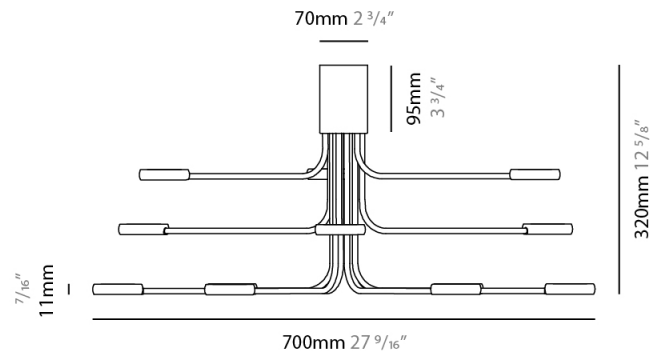

PROJECT	
TYPE	
SPECIFIER	
QUANTITY	
DATE	

ARBOR 12 LIGHT SURFACE

D42004-

base number   Finish
Options

1. To build a product code in our configurator select the specify button on the base model # product page
2. To build a manual product code on this datasheet choose from the options listed below in blue font and add the suffix to the base model #

GENERAL

Series: Arbor
Subseries: Arbor 12 Light
Brand: Icone
Division: Design
Mounting Type: Surface
Mounting Location: Ceiling
Subcategory: Up/Down Light

PHYSICAL

Shape: Abstract
Diameter (mm): 700
Diameter (in): 27 ⁷/₁₆
Height (mm): 320
Height (in): 12 ⁵/₈
Light Distribution: Direct / Indirect
Fixture Finish: WHI / GSR / CSR
Fixture Material: Metal

ELECTRICAL

Lamp Type: LED
Total Output Wattage (W): 60
Dimming: Electronic Low Voltage Dimming
Input Voltage (V): 120Vac Direct Line

LED

Number of LEDs: 12
Color Temperature (°K): 3000
Nominal Lumen (lm): 4200
CRI: >90 CRI
Lamp Life (hrs): 50000

OPTICAL

RATINGS AND CERTIFICATIONS

Certified By: Certified for North American Standards
IP rating: IP20