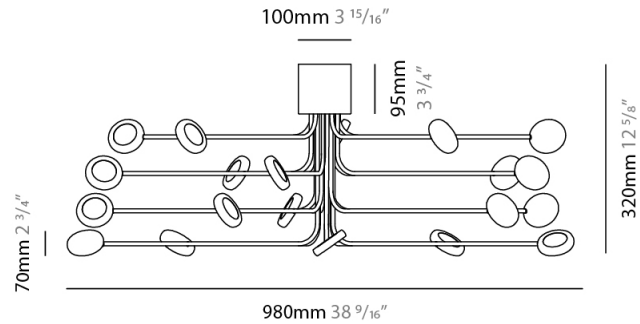

PROJECT
TYPE
SPECIFIER
QUANTITY
DATE

ARBOR 20 LIGHT SURFACE

D42006-

base number   Finish
Options

1. To build a product code in our configurator select the specify button on the base model # product page
2. To build a manual product code on this datasheet choose from the options listed below in blue font and add the suffix to the base model #

GENERAL

Series: Arbor
Subseries: Arbor 20 Light
Brand: Icone
Division: Design
Mounting Type: Surface
Mounting Location: Ceiling
Subcategory: Up/Down Light

PHYSICAL

Shape: Abstract
Diameter (mm): 980
Diameter (in): 38 ⁹/₁₆
Height (mm): 320
Height (in): 12 ⁵/₈
Light Distribution: Direct / Indirect
Fixture Finish: WHI / GSR / CSR
Fixture Material: Metal

ELECTRICAL

Lamp Type: LED
Total Output Wattage (W): 100
Dimming: Electronic Low Voltage Dimming
Input Voltage (V): 120Vac Direct Line

LED

Number of LEDs: 20
Color Temperature (°K): 2700 / 3000
Nominal Lumen (lm): 7000
CRI: >90 CRI
Lamp Life (hrs): 50000

OPTICAL

RATINGS AND CERTIFICATIONS

Certified By: Certified for North American Standards
IP rating: IP20