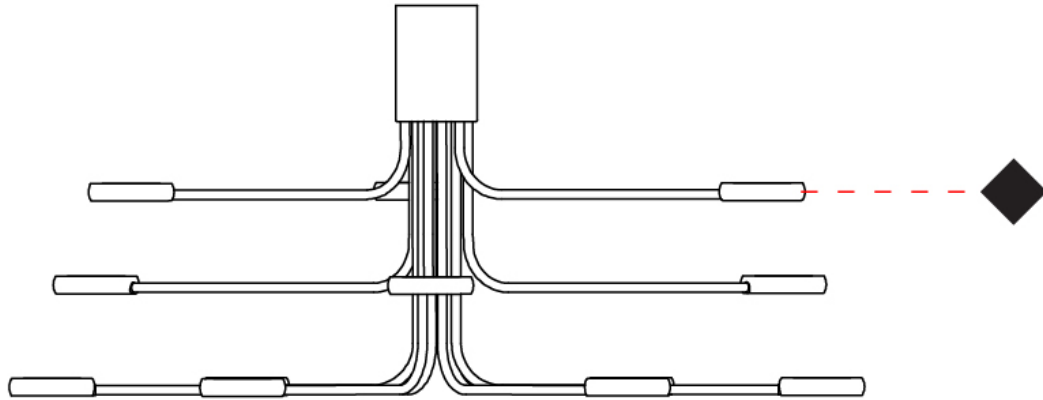

ARBOR 12 LIGHT SURFACE

D42004-

PROJECT

TYPE

SPECIFIER

QUANTITY

DATE

D