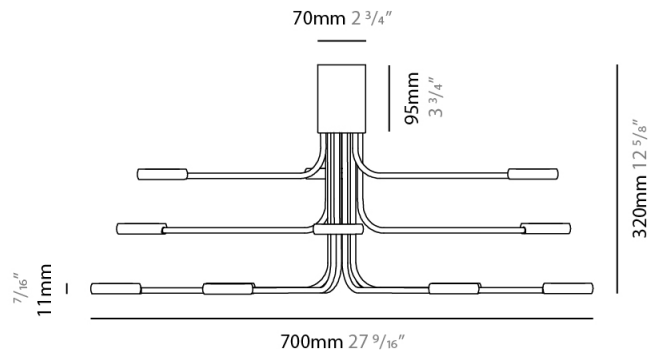

PROJECT	
TYPE	
SPECIFIER	
QUANTITY	
DATE	

ARBOR 12 LIGHT SURFACE

D42004-

base number Finish
Options

1. To build a product code in our configurator select the specify button on the base model # product page
2. To build a manual product code on this datasheet choose from the options listed below in blue font and add the suffix to the base model #

GENERAL

Series: Arbor
Subseries: Arbor 12 Light
Brand: Icone
Division: Design
Mounting Type: Surface
Mounting Location: Ceiling
Subcategory: Up/Down Light

PHYSICAL

Shape: Abstract
Diameter (mm): 700
Diameter (in): 27 ⁹/₁₆
Height (mm): 320
Height (in): 12 ⁵/₈
Light Distribution: Direct / Indirect
Fixture Finish: WHI / GSR / CSR
Fixture Material: Metal

ELECTRICAL

Lamp Type: LED
Total Output Wattage (W): 60
Dimming: Electronic Low Voltage Dimming
Input Voltage (V): 120Vac Direct Line

LED

Number of LEDs: 12
Color Temperature (°K): 3000
Nominal Lumen (lm): 4200
CRI: >90 CRI
Lamp Life (hrs): 50000

OPTICAL

RATINGS AND CERTIFICATIONS

Certified By: Certified for North American Standards
IP rating: IP20