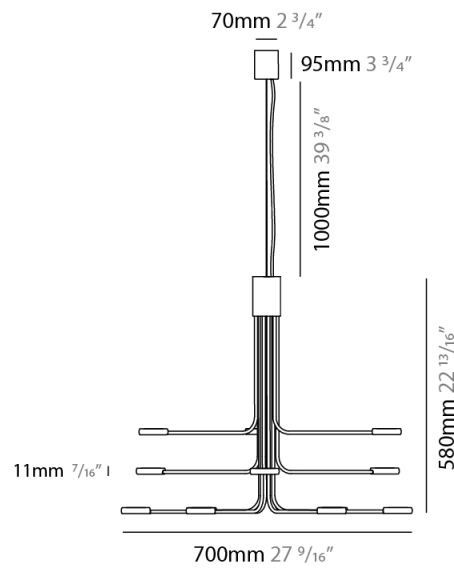

PROJECT	
TYPE	
SPECIFIER	
QUANTITY	
DATE	

ARBOR 12 LIGHT SUSPENSION

D41000-

base number   Finish
Options

1. To build a product code in our configurator select the specify button on the base model # product page
2. To build a manual product code on this datasheet choose from the options listed below in blue font and add the suffix to the base model #

GENERAL

Series: Arbor
Subseries: Arbor 12 Light
Brand: Icone
Division: Design
Mounting Type: Suspension
Mounting Location: Ceiling
Subcategory: Chandelier

PHYSICAL

Shape: Abstract
Diameter (mm): 700
Diameter (in): 27 ⁹/₁₆
Height (mm): 580
Height (in): 22 ¹³/₁₆
Max. Overall Height (mm): 1675
Max. Overall Height (in): 65 ¹⁵/₁₆
Light Distribution: Adjustable
Fixture Finish: WHI / GSR / CSR
Fixture Material: Metal

ELECTRICAL

Lamp Type: LED
Total Output Wattage (W): 60
Dimming: Electronic Low Voltage Dimming
Input Voltage (V): 120Vac Direct Line

LED

Number of LEDs: 12
Color Temperature (°K): 3000
Nominal Lumen (lm): 4200
CRI: >90 CRI
Lamp Life (hrs): 50000

OPTICAL

RATINGS AND CERTIFICATIONS

Certified By: Certified for North American Standards
IP rating: IP20