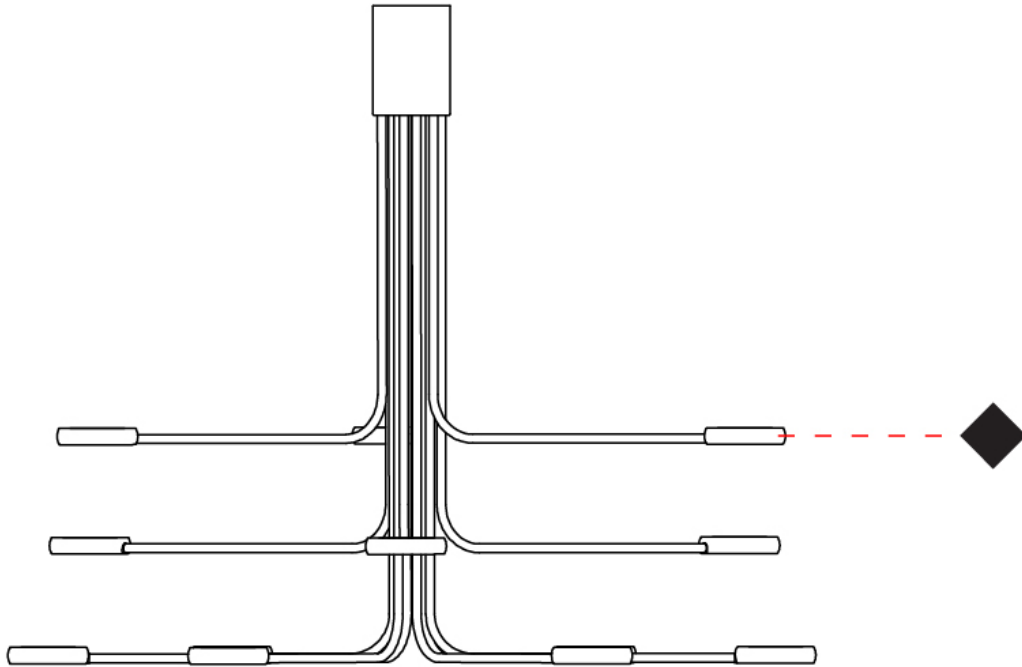

ARBOR 12 LIGHT SURFACE

D42000-

PROJECT _____

TYPE _____

SPECIFIER _____

QUANTITY _____

DATE _____

D