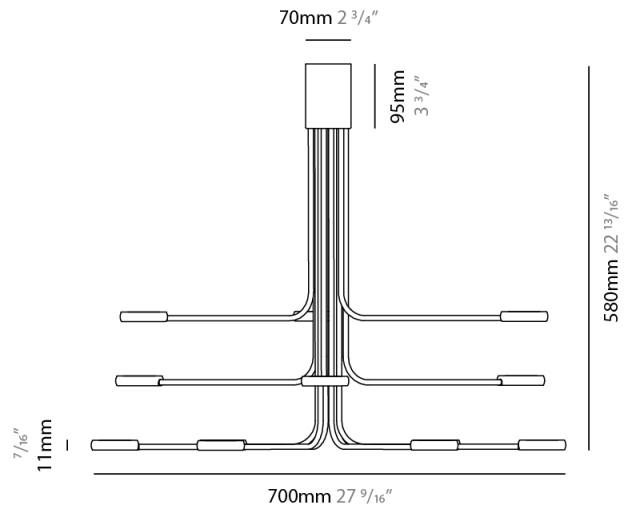

PROJECT	_____
TYPE	_____
SPECIFIER	_____
QUANTITY	_____
DATE	_____

ARBOR 12 LIGHT SURFACE

D42000-

base number   Finish
Options

1. To build a product code in our configurator select the specify button on the base model # product page
2. To build a manual product code on this datasheet choose from the options listed below in blue font and add the suffix to the base model #

GENERAL

Series: Arbor
Subseries: Arbor 12 Light
Brand: Icone
Division: Design
Mounting Type: Surface
Mounting Location: Ceiling
Subcategory: Up/Down Light

PHYSICAL

Shape: Abstract
Diameter (mm): 700
Diameter (in): 27 ⁹/₁₆
Height (mm): 580
Height (in): 22 ¹³/₁₆
Light Distribution: Direct / Indirect
Fixture Finish: WHI / GSR / CSR
Fixture Material: Metal

ELECTRICAL

Lamp Type: LED
Total Output Wattage (W): 60
Dimming: Electronic Low Voltage Dimming
Input Voltage (V): 120Vac Direct Line

LED

Number of LEDs: 12
Color Temperature (°K): 3000
Nominal Lumen (lm): 4200
CRI: >90 CRI
Lamp Life (hrs): 50000

OPTICAL

RATINGS AND CERTIFICATIONS

Certified By: Certified for North American Standards
IP rating: IP20