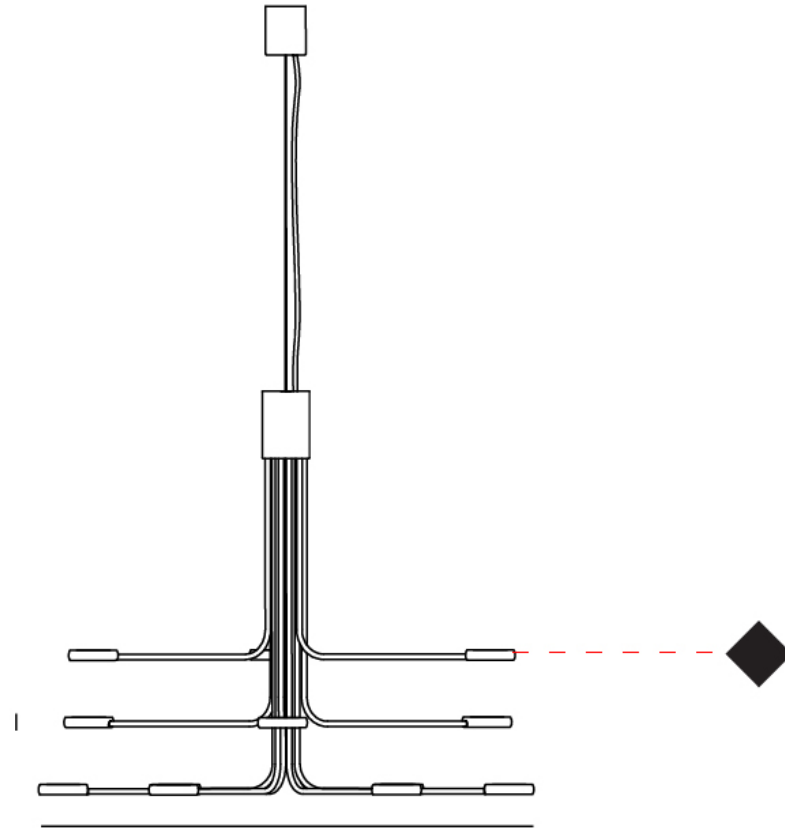

ARBOR 12 LIGHT SUSPENSION

D41000-

PROJECT	_____
TYPE	_____
SPECIFIER	_____
QUANTITY	_____
DATE	_____