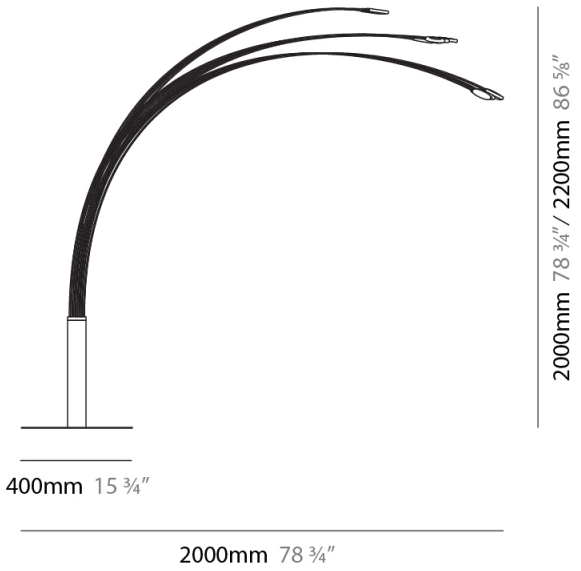

PROJECT	_____
TYPE	_____
SPECIFIER	_____
QUANTITY	_____
DATE	_____

ARBOR PORTABLE

D44009- _____ - _____

base number   Color   Finish
_____   Temperature   Options

1. To build a product code in our configurator select the specify button on the base model # product page
2. To build a manual product code on this datasheet choose from the options listed below in blue font and add the suffix to the base model #

GENERAL

Series: Arbor
Brand: Icone
Division: Design
Mounting Type: Portable
Mounting Location: Floor
Subcategory: Floor

PHYSICAL

Shape: Abstract
Diameter (mm): 400
Diameter (in): 15 3/4
Height (mm): 2000
Height (in): 78 3/4
Max. Overall Height (mm): 2200
Max. Overall Height (in): 86 5/8
Light Distribution: Direct / Indirect
Weight (lbs): 17
[Fixture Finish: WHI / GSR / CSR](#)
Fixture Material: Metal
Upon Request: Bolt Down

ELECTRICAL

Lamp Type: LED
Total Output Wattage (W): 60
Max. Wattage Per Lamp (W): 4.5
Dimming: In-Line Dimming
Control Gear: Optical Sensor
Driver Included: Yes
Driver Location: Integrated
Driver Type: Constant Current - 120Vac
Driver Class: Class 2
Input Voltage (V): 120
Output Voltage (V): 24

LED

Number of LEDs: 12
[Color Temperature (°K): 3000](#)
Nominal Lumen (lm): 6420
CRI: >90 CRI
Lamp Life (hrs): 50000

OPTICAL

RATINGS AND CERTIFICATIONS

Certified By: Certified for North American Standards
IP rating: IP20