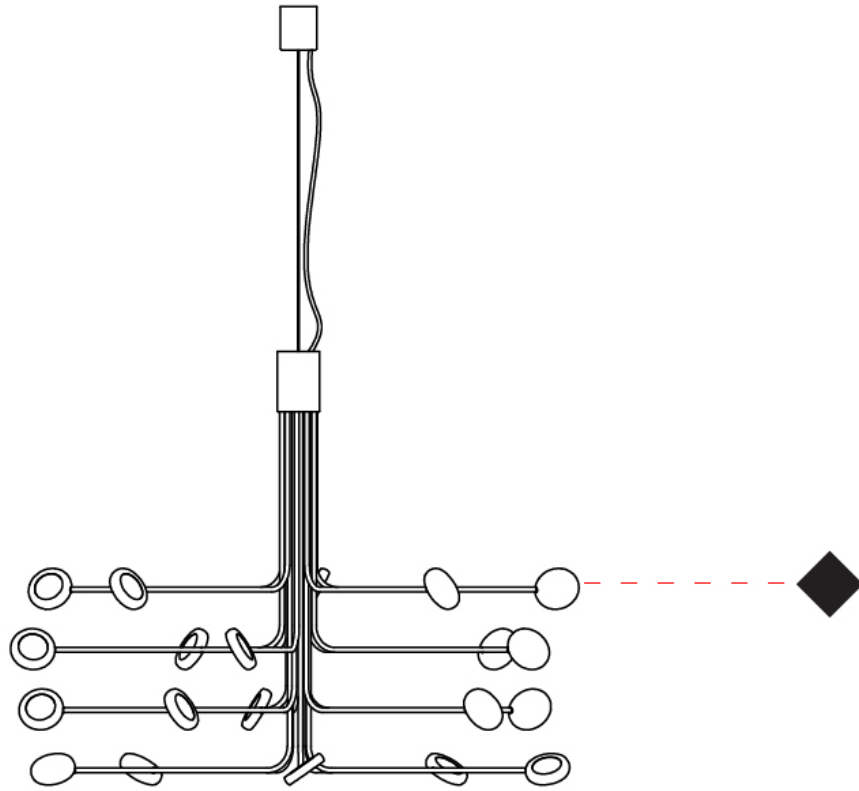

ARBOR 20 LIGHT SUSPENSION

D41001-

PROJECT

TYPE

SPECIFIER

QUANTITY

DATE

D