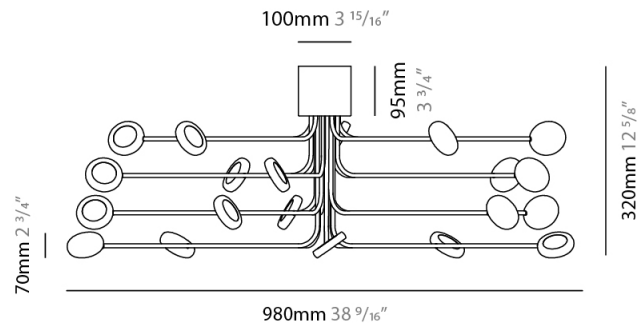

PROJECT
TYPE
SPECIFIER
QUANTITY
DATE

ARBOR 20 LIGHT SURFACE

D42006-

base number   Finish
Options

1. To build a product code in our configurator select the specify button on the base model # product page
2. To build a manual product code on this datasheet choose from the options listed below in blue font and add the suffix to the base model #

GENERAL

Series: Arbor
Subseries: Arbor 20 Light
Brand: Icone
Division: Design
Mounting Type: Surface
Mounting Location: Ceiling
Subcategory: Up/Down Light

PHYSICAL

Shape: Abstract
Diameter (mm): 980
Diameter (in): 38 ⁹/₁₆
Height (mm): 320
Height (in): 12 ⁵/₈
Light Distribution: Direct / Indirect
Fixture Finish: WHI / GSR / CSR
Fixture Material: Metal

ELECTRICAL

Lamp Type: LED
Total Output Wattage (W): 100
Dimming: Electronic Low Voltage Dimming
Input Voltage (V): 120Vac Direct Line

LED

Number of LEDs: 20
Color Temperature (°K): 2700 / 3000
Nominal Lumen (lm): 7000
CRI: >90 CRI
Lamp Life (hrs): 50000

OPTICAL

RATINGS AND CERTIFICATIONS

Certified By: Certified for North American Standards
IP rating: IP20