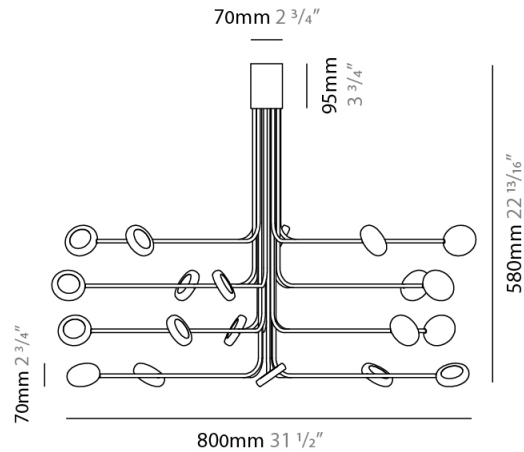

PROJECT	
TYPE	
SPECIFIER	
QUANTITY	
DATE	

ARBOR 20 LIGHT SURFACE

D42001-

base number   Finish
Options

1. To build a product code in our configurator select the specify button on the base model # product page
2. To build a manual product code on this datasheet choose from the options listed below in blue font and add the suffix to the base model #

GENERAL

Series: Arbor
Subseries: Arbor 20 Light
Brand: Icone
Division: Design
Mounting Type: Surface
Mounting Location: Ceiling
Subcategory: Up/Down Light

PHYSICAL

Shape: Abstract
Diameter (mm): 800
Diameter (in): 31 1/2
Height (mm): 580
Height (in): 22 13/16
Light Distribution: Direct / Indirect
Fixture Finish: WHI / GSR / CSR
Fixture Material: Metal

ELECTRICAL

Lamp Type: LED
Total Output Wattage (W): 100
Dimming: Electronic Low Voltage Dimming
Input Voltage (V): 120Vac Direct Line

LED

Number of LEDs: 20
Color Temperature (°K): 3000
Nominal Lumen (lm): 7000
CRI: >90 CRI
Lamp Life (hrs): 50000

OPTICAL

RATINGS AND CERTIFICATIONS

Certified By: Certified for North American Standards
IP rating: IP20