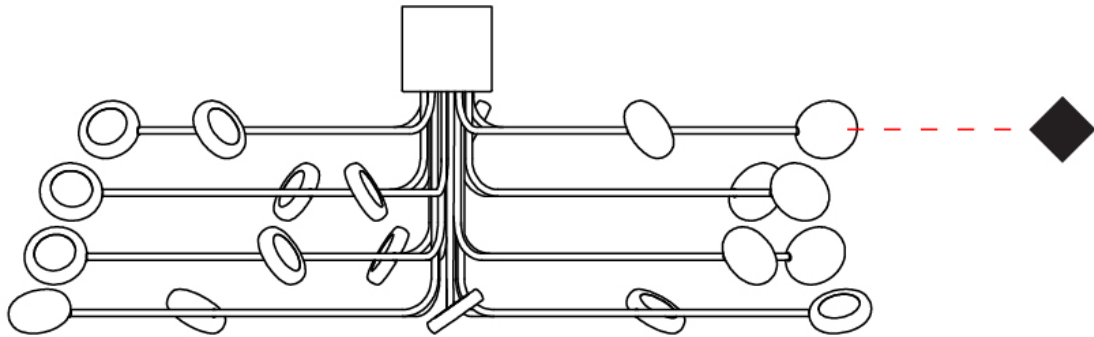

ARBOR 20 LIGHT SURFACE

D42006-

PROJECT	_____
TYPE	_____
SPECIFIER	_____
QUANTITY	_____
DATE	_____

D