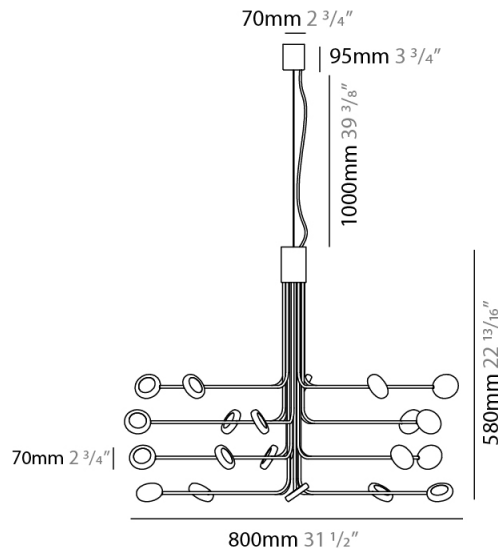

ARBOR 20 LIGHT SUSPENSION

D41001-

base number   Finish
Options

1. To build a product code in our configurator select the specify button on the base model # product page
2. To build a manual product code on this datasheet choose from the options listed below in blue font and add the suffix to the base model #

GENERAL

Series: Arbor _____
Subseries: Arbor 20 Light _____
Brand: Icone _____
Division: Design _____
Mounting Type: Suspension _____
Mounting Location: Ceiling _____
Subcategory: Chandelier _____

PHYSICAL

Shape: Abstract _____
Diameter (mm): 800 _____
Diameter (in): 31 1/2 _____
Height (mm): 580 _____
Height (in): 22 13/16 _____
Max. Overall Height (mm): 1675 _____
Max. Overall Height (in): 65 15/16 _____
Light Distribution: Adjustable _____
[Fixture Finish: WHI / GSR / CSR](#) _____
Fixture Material: Metal _____

ELECTRICAL

Lamp Type: LED _____
Total Output Wattage (W): 100 _____
Dimming: Electronic Low Voltage Dimming _____
Input Voltage (V): 120Vac Direct Line _____

LED

Number of LEDs: 20 _____
Color Temperature (°K): 3000 _____
Nominal Lumen (lm): 7000 _____
CRI: >90 CRI _____
Lamp Life (hrs): 50000 _____

OPTICAL

RATINGS AND CERTIFICATIONS

Certified By: Certified for North American Standards _____
IP rating: IP20 _____