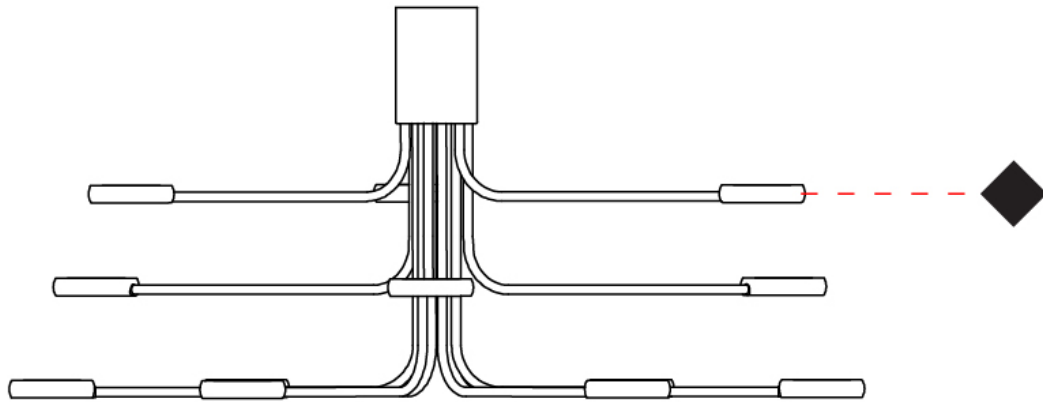

ARBOR 12 LIGHT SURFACE

D42004-

PROJECT	_____
TYPE	_____
SPECIFIER	_____
QUANTITY	_____
DATE	_____

D