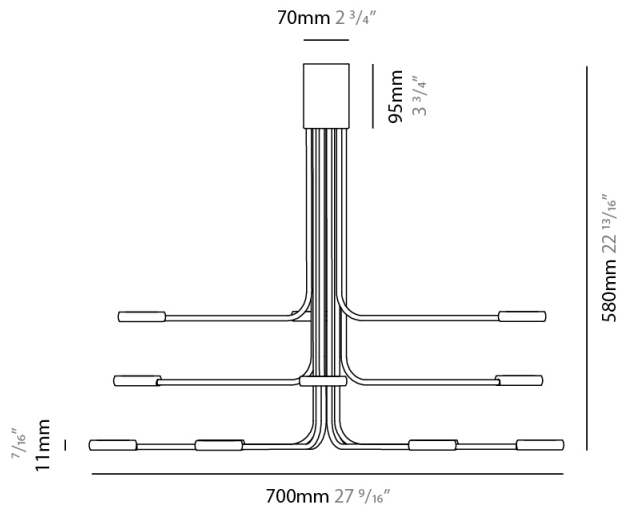

PROJECT
TYPE
SPECIFIER
QUANTITY
DATE

ARBOR 12 LIGHT SURFACE

D42000-

base number   Finish
Options

1. To build a product code in our configurator select the specify button on the base model # product page
2. To build a manual product code on this datasheet choose from the options listed below in blue font and add the suffix to the base model #

GENERAL

Series: Arbor
Subseries: Arbor 12 Light
Partner: Icone
Division: Design
Installation: Surface
Product Type: Ceiling Surface
Mounting Location: Ceiling
Light Distribution: Adjustable

PHYSICAL

Shape: Abstract
Diameter (mm): 700
Diameter (in): 27 ⁹/₁₆
Height (mm): 580
Height (in): 22 ¹³/₁₆
Fixture Finish: WHI / GSR
Fixture Material: Metal

ELECTRICAL

Lamp Type: LED
Total Output Wattage (W): 60
Dimming: Electronic Low Voltage Dimming
Input Voltage (V): 120Vac Direct Line

LED

Number of LEDs: 12
Color Temperature (°K): 3000
Nominal Lumen (lm): 4200
CRI: >90 CRI
Lamp Life (hrs): 50000

OPTICAL

RATINGS AND CERTIFICATIONS

Certified By: Certified for North American Standards
IP rating: IP20