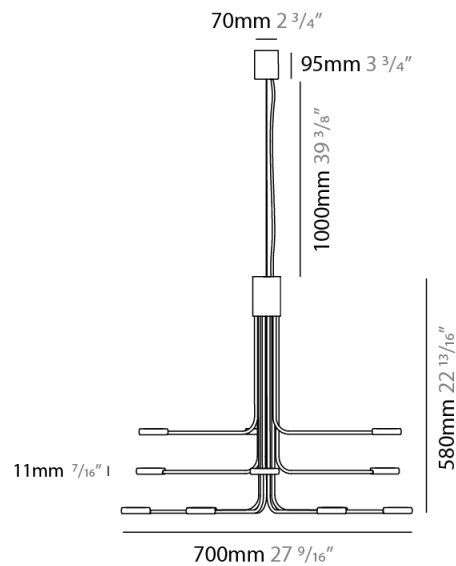

PROJECT	
TYPE	
SPECIFIER	
QUANTITY	
DATE	

ARBOR 12 LIGHT SUSPENSION

D41000-

base number   Finish
Options

1. To build a product code in our configurator select the specify button on the base model # product page
2. To build a manual product code on this datasheet choose from the options listed below in blue font and add the suffix to the base model #

GENERAL

Series: Arbor
Subseries: Arbor 12 Light
Partner: Icone
Division: Design
Installation: Suspension
Product Type: Chandelier
Mounting Location: Ceiling
Light Distribution: Adjustable

PHYSICAL

Shape: Abstract
Diameter (mm): 700
Diameter (in): 27 ⁹/₁₆"
Height (mm): 580
Height (in): 22 ¹³/₁₆"
Max. Overall Height (mm): 1675
Max. Overall Height (in): 65 ¹⁵/₁₆"
[Fixture Finish: WHI / GSR](#)
Fixture Material: Metal

ELECTRICAL

Lamp Type: LED
Total Output Wattage (W): 60
Dimming: Non-Dimming / Phase Dimming 120/277Vac
Driver Included: No
Driver Location: Remote
Driver Class: Class 2
Input Voltage (V): 24

LED

Number of LEDs: 12
Color Temperature (°K): 3000
Nominal Lumen (lm): 4200
CRI: >90 CRI
Lamp Life (hrs): 50000

OPTICAL

RATINGS AND CERTIFICATIONS

Certified By: Certified for North American Standards
IP rating: IP20