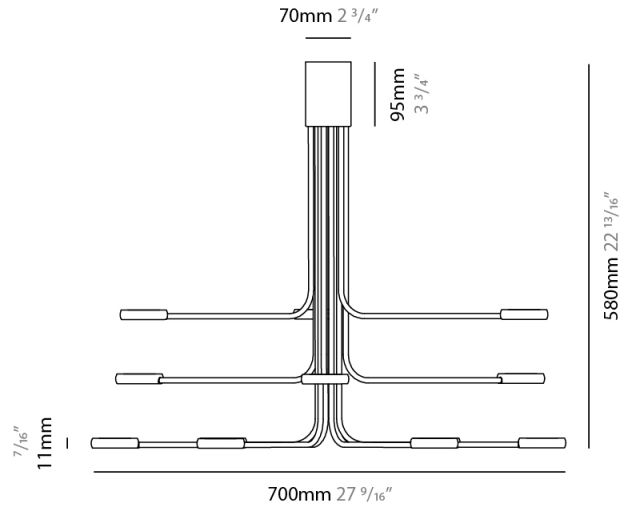

PROJECT
TYPE
SPECIFIER
QUANTITY
DATE

ARBOR 12 LIGHT SURFACE

D42000-

base number   Finish
Options

1. To build a product code in our configurator select the specify button on the base model # product page
2. To build a manual product code on this datasheet choose from the options listed below in blue font and add the suffix to the base model #

GENERAL

Series: Arbor
Subseries: Arbor 12 Light
Partner: Icone
Division: Design
Installation: Surface
Product Type: Ceiling Surface
Mounting Location: Ceiling
Light Distribution: Adjustable

PHYSICAL

Shape: Abstract
Diameter (mm): 700
Diameter (in): 27 ⁹/₁₆
Height (mm): 580
Height (in): 22 ¹³/₁₆
Fixture Finish: WHI / GSR
Fixture Material: Metal

ELECTRICAL

Lamp Type: LED
Total Output Wattage (W): 60
Dimming: Electronic Low Voltage Dimming
Input Voltage (V): 120Vac Direct Line

LED

Number of LEDs: 12
Color Temperature (°K): 3000
Nominal Lumen (lm): 4200
CRI: >90 CRI
Lamp Life (hrs): 50000

OPTICAL

RATINGS AND CERTIFICATIONS

Certified By: Certified for North American Standards
IP rating: IP20