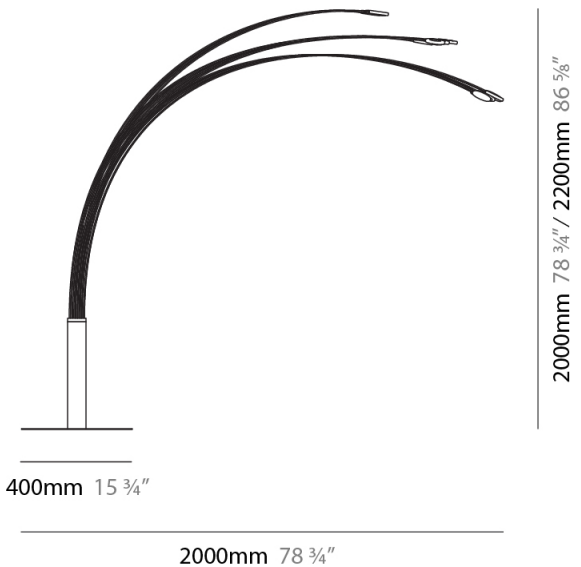

PROJECT
TYPE
SPECIFIER
QUANTITY
DATE

ARBOR PORTABLE

D44009-

base number   Finish
Options

1. To build a product code in our configurator select the specify button on the base model # product page
2. To build a manual product code on this datasheet choose from the options listed below in blue font and add the suffix to the base model #

GENERAL

Series: Arbor
Partner: Icone
Division: Design
Installation: Portable
Product Type: Floor
Mounting Location: Floor
Light Distribution: Adjustable

PHYSICAL

Shape: Abstract
Diameter (mm): 400
Diameter (in): 15 3/4
Height (mm): 2000
Height (in): 78 3/4
Max. Overall Height (mm): 2200
Max. Overall Height (in): 86 5/8
Weight (lbs): 17
Fixture Finish: WHI / GSR
Fixture Material: Metal
Upon Request: Bolt Down

ELECTRICAL

Lamp Type: LED
Total Output Wattage (W): 60
Max. Wattage Per Lamp (W): 4.5
Dimming: In-Line Dimming
Driver Included: Yes
Driver Location: Integrated
Driver Type: Constant Current - 120Vac
Driver Class: Class 2
Input Voltage (V): 120
Output Voltage (V): 24

LED

Number of LEDs: 12
Color Temperature (°K): 3000
Nominal Lumen (lm): 6420
CRI: >90 CRI
Lamp Life (hrs): 50000

OPTICAL

RATINGS AND CERTIFICATIONS

Certified By: Certified for North American Standards
IP rating: IP20