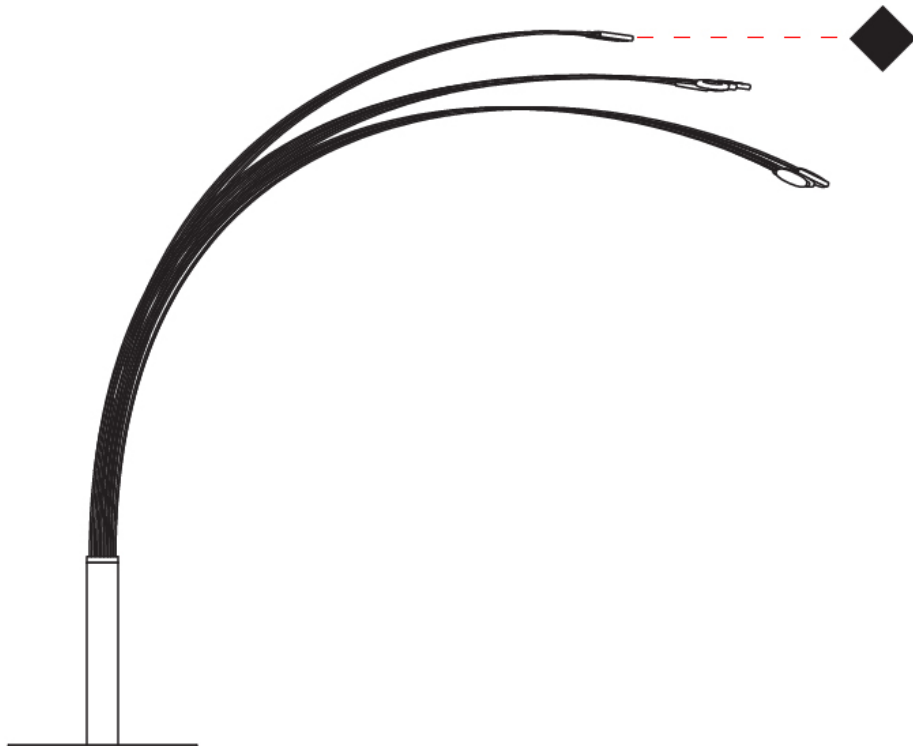

ARBOR PORTABLE

D44009-

PROJECT

TYPE

SPECIFIER

QUANTITY

DATE

D