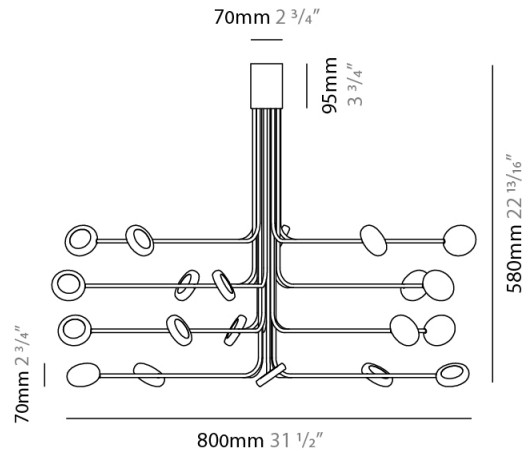

PROJECT	
TYPE	
SPECIFIER	
QUANTITY	
DATE	

ARBOR 20 LIGHT SURFACE

D42001-

base number   Finish
Options

1. To build a product code in our configurator select the specify button on the base model # product page
2. To build a manual product code on this datasheet choose from the options listed below in blue font and add the suffix to the base model #

GENERAL

Series: Arbor
Subseries: Arbor 20 Light
Partner: Icone
Division: Design
Installation: Surface
Product Type: Ceiling Surface
Mounting Location: Ceiling
Light Distribution: Adjustable

PHYSICAL

Shape: Abstract
Diameter (mm): 800
Diameter (in): 31 1/2
Height (mm): 580
Height (in): 22 13/16
Fixture Finish: WHI / GSR
Fixture Material: Metal

ELECTRICAL

Lamp Type: LED
Total Output Wattage (W): 100
Dimming: Electronic Low Voltage Dimming
Input Voltage (V): 120Vac Direct Line

LED

Number of LEDs: 20
Color Temperature (°K): 3000
Nominal Lumen (lm): 7000
CRI: >90 CRI
Lamp Life (hrs): 50000

OPTICAL

RATINGS AND CERTIFICATIONS

Certified By: Certified for North American Standards
IP rating: IP20