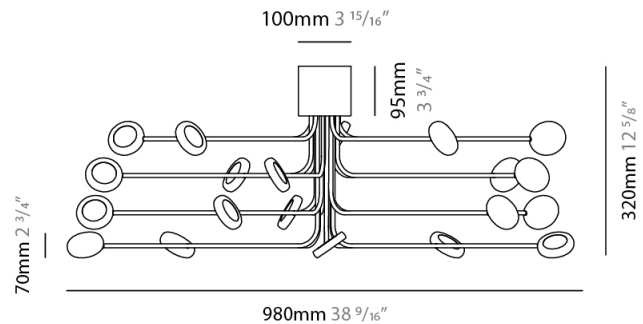

PROJECT	
TYPE	
SPECIFIER	
QUANTITY	
DATE	

ARBOR 20 LIGHT SURFACE

D42006-

base number   Finish
Options

1. To build a product code in our configurator select the specify button on the base model # product page
2. To build a manual product code on this datasheet choose from the options listed below in blue font and add the suffix to the base model #

GENERAL

Series: Arbor
Subseries: Arbor 20 Light
Partner: Icone
Division: Design
Installation: Surface
Product Type: Ceiling Surface
Mounting Location: Ceiling
Light Distribution: Adjustable

PHYSICAL

Shape: Abstract
Diameter (mm): 980
Diameter (in): 38 ⁹/₁₆
Height (mm): 320
Height (in): 12 ⁵/₈
Fixture Finish: WHI / GSR
Fixture Material: Metal

ELECTRICAL

Lamp Type: LED
Total Output Wattage (W): 100
Dimming: Electronic Low Voltage Dimming
Input Voltage (V): 120Vac Direct Line

LED

Number of LEDs: 20
Color Temperature (°K): 2700 / 3000
Nominal Lumen (lm): 7000
CRI: >90 CRI
Lamp Life (hrs): 50000

OPTICAL

RATINGS AND CERTIFICATIONS

Certified By: Certified for North American Standards
IP rating: IP20