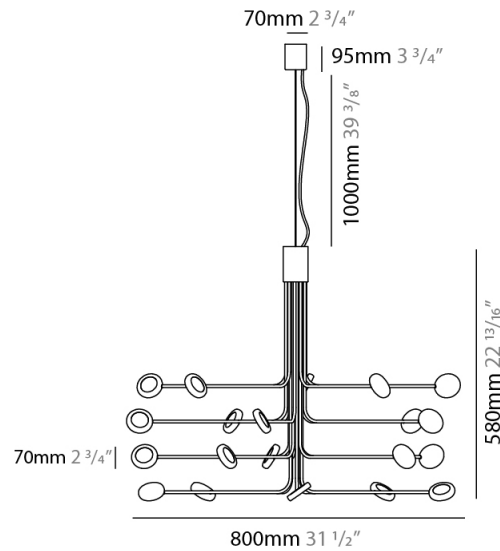

PROJECT	
TYPE	
SPECIFIER	
QUANTITY	
DATE	

ARBOR 20 LIGHT SUSPENSION

D41001-

base number   Finish
Options

1. To build a product code in our configurator select the specify button on the base model # product page
2. To build a manual product code on this datasheet choose from the options listed below in blue font and add the suffix to the base model #

GENERAL

Series: Arbor
Subseries: Arbor 20 Light
Partner: Icone
Division: Design
Installation: Suspension
Product Type: Chandelier
Mounting Location: Ceiling
Light Distribution: Adjustable

PHYSICAL

Shape: Abstract
Diameter (mm): 800
Diameter (in): 31 1/2"
Height (mm): 580
Height (in): 22 13/16"
Max. Overall Height (mm): 1675
Max. Overall Height (in): 65 15/16"
Fixture Finish: WHI / GSR
Fixture Material: Metal

ELECTRICAL

Lamp Type: LED
Total Output Wattage (W): 100
Dimming: Electronic Low Voltage Dimming
Input Voltage (V): 120Vac Direct Line

LED

Number of LEDs: 20
Color Temperature (°K): 3000
Nominal Lumen (lm): 7000
CRI: >90 CRI
Lamp Life (hrs): 50000

OPTICAL

RATINGS AND CERTIFICATIONS

Certified By: Certified for North American Standards
IP rating: IP20