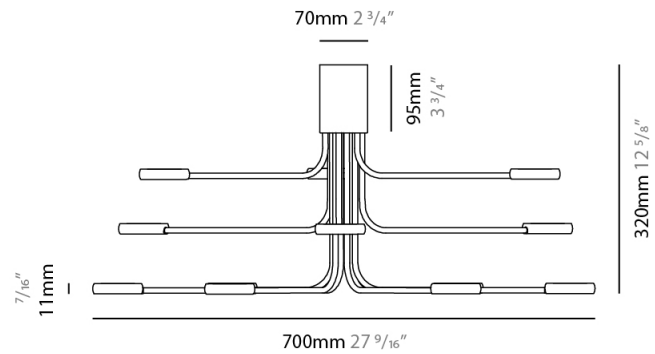

PROJECT
TYPE
SPECIFIER
QUANTITY
DATE

ARBOR 12 LIGHT SURFACE

D42004-

base number   Finish
Options

1. To build a product code in our configurator select the specify button on the base model # product page
2. To build a manual product code on this datasheet choose from the options listed below in blue font and add the suffix to the base model #

GENERAL

Series: Arbor
Subseries: Arbor 12 Light
Partner: Icone
Division: Design
Installation: Surface
Product Type: Ceiling Surface
Mounting Location: Ceiling
Light Distribution: Adjustable

PHYSICAL

Shape: Abstract
Diameter (mm): 700
Diameter (in): 27 ⁹/₁₆
Height (mm): 320
Height (in): 12 ⁵/₈
[Fixture Finish: WHI / GSR](#)
Fixture Material: Metal

ELECTRICAL

Lamp Type: LED
Total Output Wattage (W): 60
Dimming: Electronic Low Voltage Dimming
Input Voltage (V): 120Vac Direct Line

LED

Number of LEDs: 12
Color Temperature (°K): 3000
Nominal Lumen (lm): 4200
CRI: >90 CRI
Lamp Life (hrs): 50000

OPTICAL

RATINGS AND CERTIFICATIONS

Certified By: Certified for North American Standards
IP rating: IP20