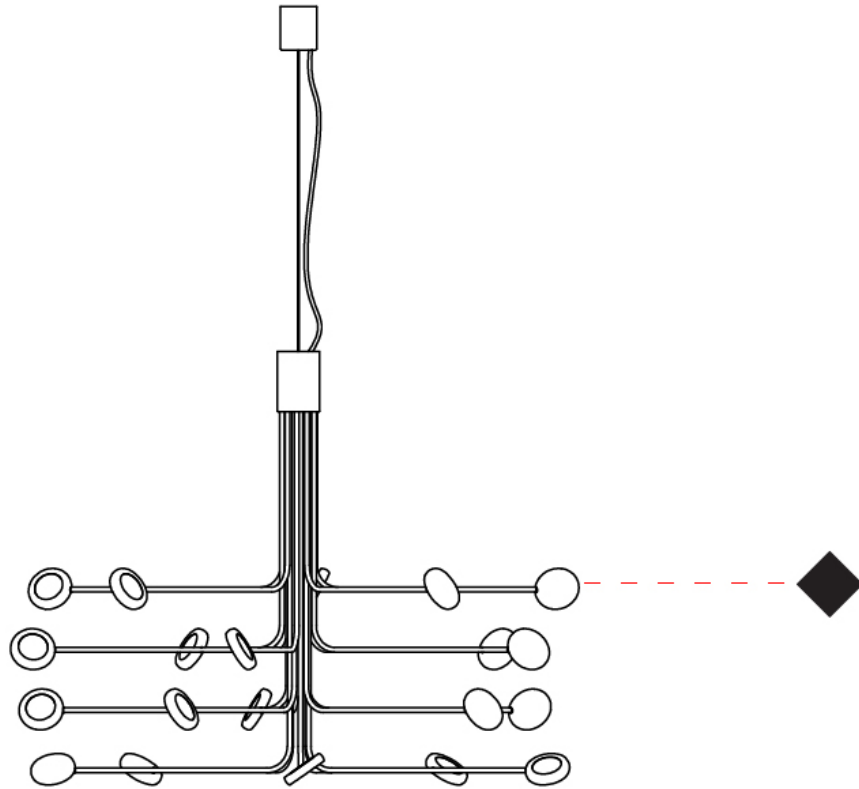

ARBOR 20 LIGHT SUSPENSION

D41001-

PROJECT

TYPE

SPECIFIER

QUANTITY

DATE

D