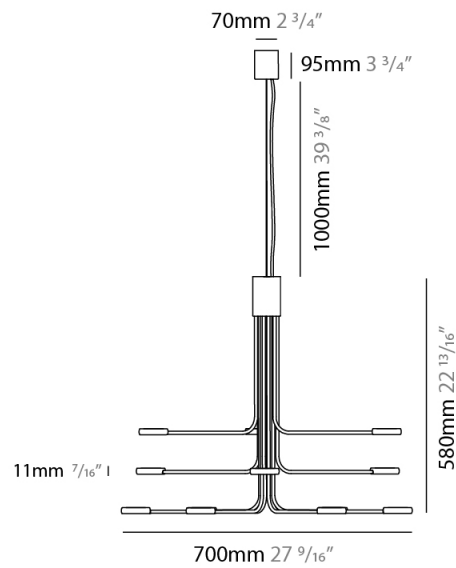

PROJECT	
TYPE	
SPECIFIER	
QUANTITY	
DATE	

ARBOR 12 LIGHT SUSPENSION

D41000-

base number   Finish
Options

1. To build a product code in our configurator select the specify button on the base model # product page
2. To build a manual product code on this datasheet choose from the options listed below in blue font and add the suffix to the base model #

GENERAL

Series: Arbor
Subseries: Arbor 12 Light
Brand: Icone
Division: Design
Mounting Type: Suspension
Mounting Location: Ceiling
Subcategory: Chandelier

PHYSICAL

Shape: Abstract
Diameter (mm): 700
Diameter (in): 27 ⁹/₁₆
Height (mm): 580
Height (in): 22 ¹³/₁₆
Max. Overall Height (mm): 1675
Max. Overall Height (in): 65 ¹⁵/₁₆
Light Distribution: Adjustable
Fixture Finish: WHI / GSR / CSR
Fixture Material: Metal

ELECTRICAL

Lamp Type: LED
Total Output Wattage (W): 60
Dimming: Electronic Low Voltage Dimming
Input Voltage (V): 120Vac Direct Line

LED

Number of LEDs: 12
Color Temperature (°K): 3000
Nominal Lumen (lm): 4200
CRI: >90 CRI
Lamp Life (hrs): 50000

OPTICAL

RATINGS AND CERTIFICATIONS

Certified By: Certified for North American Standards
IP rating: IP20