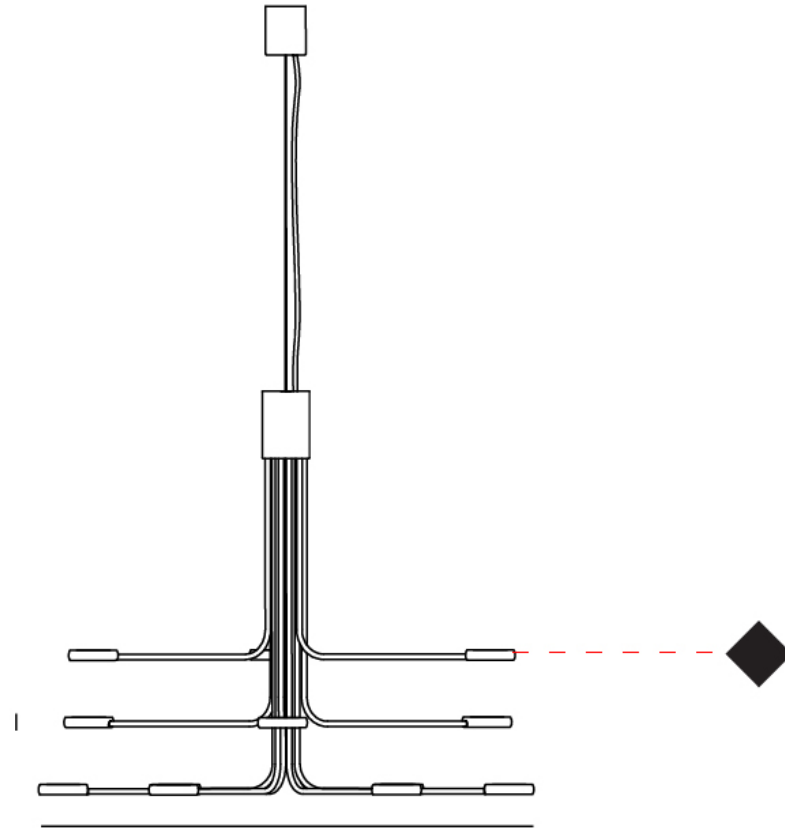

ARBOR 12 LIGHT SUSPENSION

D41000-

PROJECT	_____
TYPE	_____
SPECIFIER	_____
QUANTITY	_____
DATE	_____

D