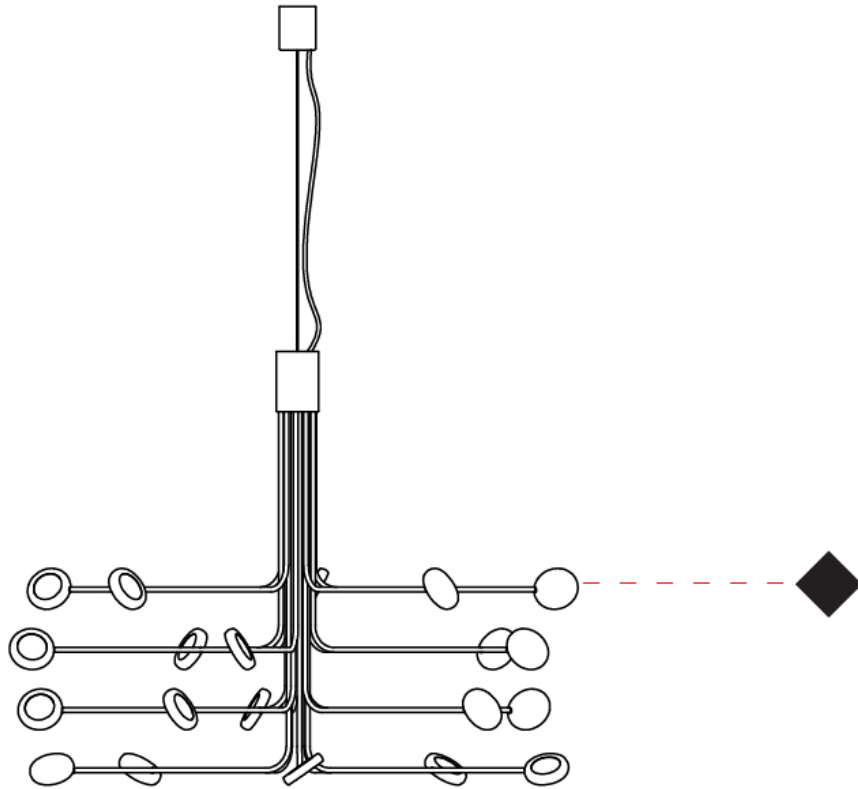

ARBOR 20 LIGHT SUSPENSION

D41001-

PROJECT	_____
TYPE	_____
SPECIFIER	_____
QUANTITY	_____
DATE	_____

D