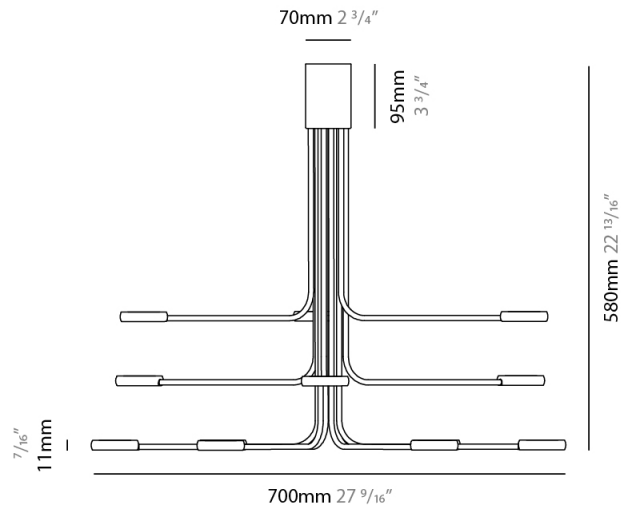

PROJECT
TYPE
SPECIFIER
QUANTITY
DATE

ARBOR 12 LIGHT SURFACE

D42000-

base number   Finish
Options

1. To build a product code in our configurator select the specify button on the base model # product page
2. To build a manual product code on this datasheet choose from the options listed below in blue font and add the suffix to the base model #

GENERAL

Series: Arbor
Subseries: Arbor 12 Light
Partner: Icone
Division: Design
Installation: Surface
Product Type: Ceiling Surface
Mounting Location: Ceiling
Light Distribution: Adjustable

PHYSICAL

Shape: Abstract
Diameter (mm): 700
Diameter (in): 27 ⁹/₁₆
Height (mm): 580
Height (in): 22 ¹³/₁₆
Fixture Finish: WHI / GSR
Fixture Material: Metal

ELECTRICAL

Lamp Type: LED
Total Output Wattage (W): 60
Dimming: Electronic Low Voltage Dimming
Input Voltage (V): 120Vac Direct Line

LED

Number of LEDs: 12
Color Temperature (°K): 3000
Nominal Lumen (lm): 4200
CRI: >90 CRI
Lamp Life (hrs): 50000

OPTICAL

RATINGS AND CERTIFICATIONS

Certified By: Certified for North American Standards
IP rating: IP20