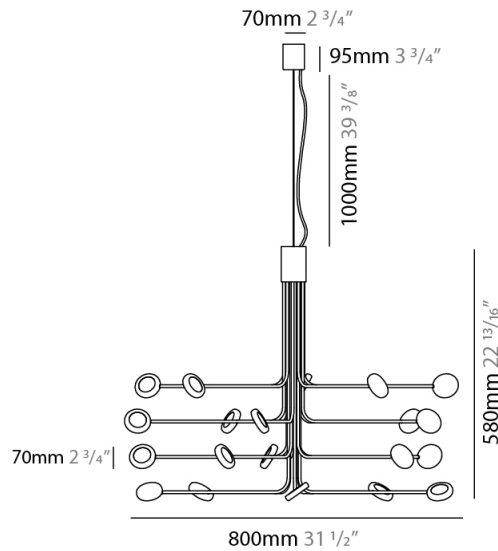

PROJECT	
TYPE	
SPECIFIER	
QUANTITY	
DATE	

ARBOR 20 LIGHT SUSPENSION

D41001-

base number Finish
Options

1. To build a product code in our configurator select the specify button on the base model # product page
2. To build a manual product code on this datasheet choose from the options listed below in blue font and add the suffix to the base model #

GENERAL

Series: Arbor
Subseries: Arbor 20 Light
Partner: Icone
Division: Design
Installation: Suspension
Product Type: Chandelier
Mounting Location: Ceiling
Light Distribution: Adjustable

PHYSICAL

Shape: Abstract
Diameter (mm): 800
Diameter (in): 31 1/2
Height (mm): 580
Height (in): 22 13/16
Max. Overall Height (mm): 1675
Max. Overall Height (in): 65 15/16
Fixture Finish: WHI / GSR
Fixture Material: Metal

ELECTRICAL

Lamp Type: LED
Total Output Wattage (W): 100
Dimming: Electronic Low Voltage Dimming
Input Voltage (V): 120Vac Direct Line

LED

Number of LEDs: 20
Color Temperature (°K): 3000
Nominal Lumen (lm): 7000
CRI: >90 CRI
Lamp Life (hrs): 50000

OPTICAL

RATINGS AND CERTIFICATIONS

Certified By: Certified for North American Standards
IP rating: IP20