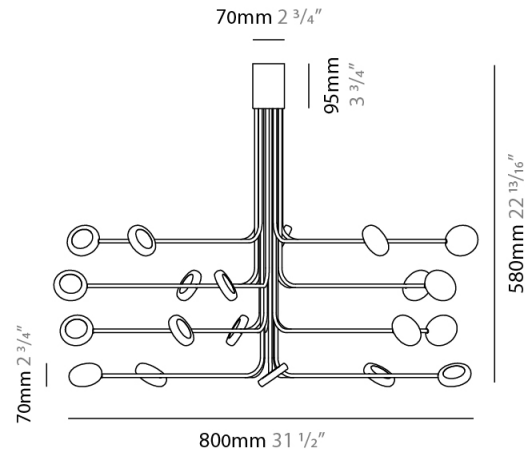

PROJECT	
TYPE	
SPECIFIER	
QUANTITY	
DATE	

ARBOR 20 LIGHT SURFACE

D42001-

base number   Finish
Options

1. To build a product code in our configurator select the specify button on the base model # product page
2. To build a manual product code on this datasheet choose from the options listed below in blue font and add the suffix to the base model #

GENERAL

Series: Arbor
Subseries: Arbor 20 Light
Partner: Icone
Division: Design
Installation: Surface
Product Type: Ceiling Surface
Mounting Location: Ceiling
Light Distribution: Adjustable

PHYSICAL

Shape: Abstract
Diameter (mm): 800
Diameter (in): 31 1/2
Height (mm): 580
Height (in): 22 13/16
Fixture Finish: WHI / GSR
Fixture Material: Metal

ELECTRICAL

Lamp Type: LED
Total Output Wattage (W): 100
Dimming: Electronic Low Voltage Dimming
Input Voltage (V): 120Vac Direct Line

LED

Number of LEDs: 20
Color Temperature (°K): 3000
Nominal Lumen (lm): 7000
CRI: >90 CRI
Lamp Life (hrs): 50000

OPTICAL

RATINGS AND CERTIFICATIONS

Certified By: Certified for North American Standards
IP rating: IP20