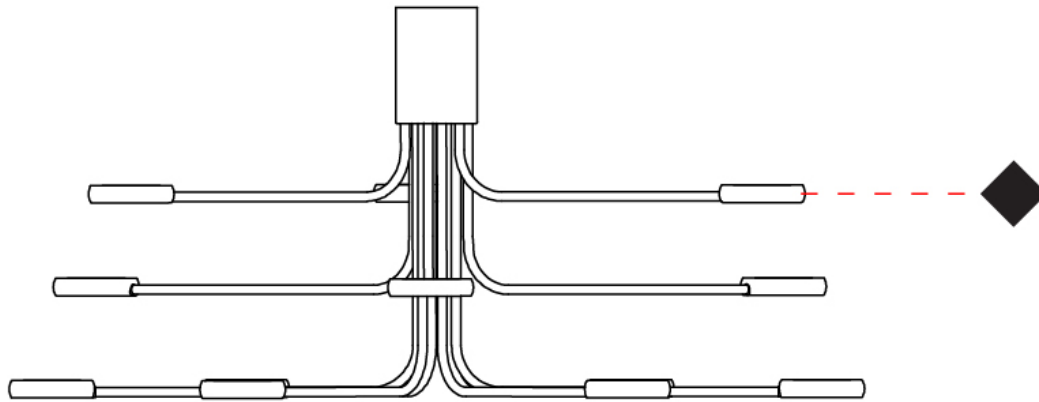

ARBOR 12 LIGHT SURFACE

D42004-

PROJECT _____

TYPE _____

SPECIFIER _____

QUANTITY _____

DATE _____

D