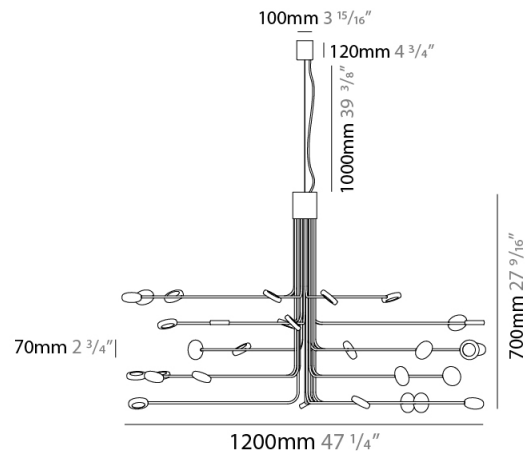

PROJECT	
TYPE	
SPECIFIER	
QUANTITY	
DATE	

ARBOR 30 LIGHT SUSPENSION

D41002-

base number   Finish
Options

1. To build a product code in our configurator select the specify button on the base model # product page
2. To build a manual product code on this datasheet choose from the options listed below in blue font and add the suffix to the base model #

GENERAL

Series: Arbor
Subseries: Arbor 30 Light
Partner: Icone
Division: Design
Installation: Suspension
Product Type: Chandelier
Mounting Location: Ceiling
Light Distribution: Adjustable

PHYSICAL

Shape: Abstract
Diameter (mm): 1200
Diameter (in): 47 1/4
Height (mm): 700
Height (in): 27 5/16
Max. Overall Height (mm): 1820
Max. Overall Height (in): 71 3/8
Fixture Finish: WHI / GSR
Fixture Material: Metal

ELECTRICAL

Lamp Type: LED
Total Output Wattage (W): 150
Dimming: Electronic Low Voltage Dimming
Input Voltage (V): 120Vac Direct Line

LED

Number of LEDs: 30
Color Temperature (°K): 3000
Nominal Lumen (lm): 10500
CRI: >90 CRI
Lamp Life (hrs): 50000

OPTICAL

RATINGS AND CERTIFICATIONS

Certified By: Certified for North American Standards
IP rating: IP20