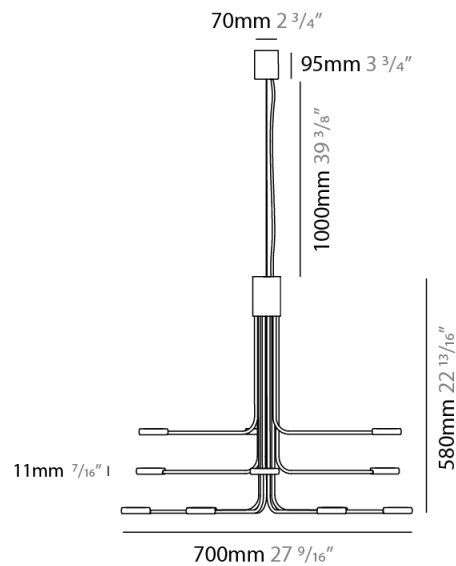

PROJECT	
TYPE	
SPECIFIER	
QUANTITY	
DATE	

ARBOR 12 LIGHT SUSPENSION

D41000-

base number Finish
Options

1. To build a product code in our configurator select the specify button on the base model # product page
2. To build a manual product code on this datasheet choose from the options listed below in blue font and add the suffix to the base model #

GENERAL

Series: Arbor
Subseries: Arbor 12 Light
Partner: Icone
Division: Design
Installation: Suspension
Product Type: Chandelier
Mounting Location: Ceiling
Light Distribution: Adjustable

PHYSICAL

Shape: Abstract
Diameter (mm): 700
Diameter (in): 27 ⁹/₁₆"
Height (mm): 580
Height (in): 22 ¹³/₁₆"
Max. Overall Height (mm): 1675
Max. Overall Height (in): 65 ¹⁵/₁₆"
Fixture Finish: WHI / GSR
Fixture Material: Metal

ELECTRICAL

Lamp Type: LED
Total Output Wattage (W): 60
Dimming: Non-Dimming / Phase Dimming 120/277Vac
Driver Included: No
Driver Location: Remote
Driver Class: Class 2
Input Voltage (V): 24

LED

Number of LEDs: 12
Color Temperature (°K): 3000
Nominal Lumen (lm): 4200
CRI: >90 CRI
Lamp Life (hrs): 50000

OPTICAL

RATINGS AND CERTIFICATIONS

Certified By: Certified for North American Standards
IP rating: IP20