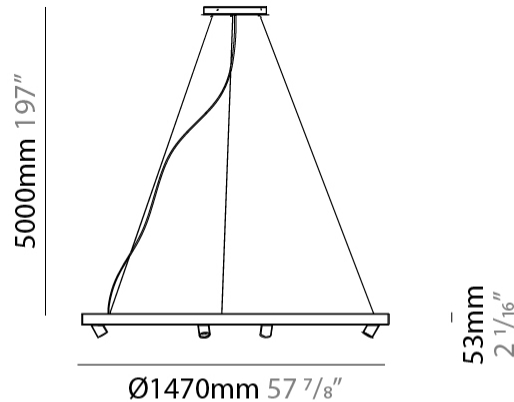

GENERAL

Series: Arena
Brand: Panzeri
Division: Design
Mounting Type: Suspension
Mounting Location: Ceiling
Subcategory: Pendant

PHYSICAL

Shape: Round
Diameter (mm): 1470
Diameter (in): 57 7/8
Height (mm): 53
Height (in): 2 1/16
Max. Overall Height (mm): 5053
Max. Overall Height (in): 198 15/16
Light Distribution: Direct / Indirect
Weight (kg): 7.52
Weight (lbs): 16.58
Diffuser: Polycarbonate - Opal
Fixture Finish: WHI / BLK / BRZ / MBR / TIM
Fixture Material: Aluminum
Cable Details: Transparent PVC 5000mm / 196 7/8"

ELECTRICAL

Lamp Type: LED
Input Wattage (W): 131.85
Total Output Wattage (W): 67.3 / 48.36 (Spots)
Dimming: Non-Dimmable / 0-10V Dimming
Driver Included: Yes
Driver Location: Integrated
Driver Type: Constant Current - Universal Constant Voltage - Universal
Driver Class: Class 2
Input Voltage (V): 120 - 277
Output Voltage (V): 24
Constant Current (MA): 1400

LED

Color Temperature (°K): 2700
Max. Delivered Lumen (lm): 9675
Nominal Lumen (lm): 140665
CRI: >90 CRI
Efficiency (%): 68.4
Lamp Life (hrs): 60000

OPTICAL

Beam Angle: 30
Adjustability: Tilting and rotating

RATINGS AND CERTIFICATIONS

Certified By: Certified for North American Standards
IP rating: IP40