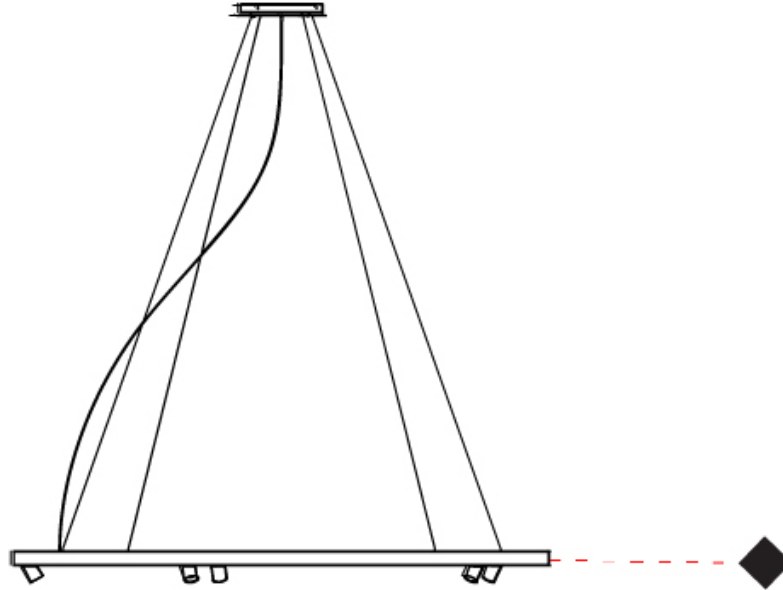

ARENA SUSPENSION

D81695-

PROJECT	_____
TYPE	_____
SPECIFIER	_____
QUANTITY	_____
DATE	_____

D