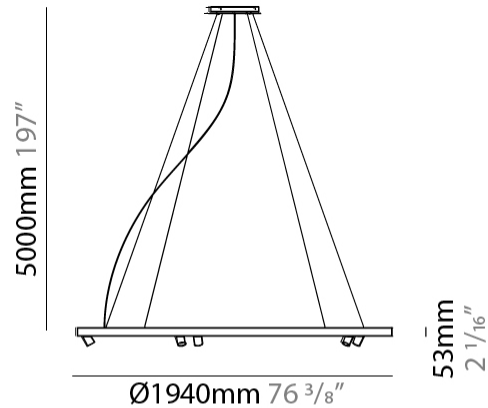

1. To build a product code in our configurator select the specify button on the base model # product page
2. To build a manual product code on this datasheet choose from the options listed below in blue font and add the suffix to the base model #

GENERAL

Series: Arena
Brand: Panzeri
Division: Design
Mounting Type: Suspension
Mounting Location: Ceiling
Subcategory: Pendant

PHYSICAL

Shape: Round
Diameter (mm): 1940
Diameter (in): 76 ³/₈
Height (mm): 53
Height (in): 2 ¹/₁₆
Max. Overall Height (mm): 5053
Max. Overall Height (in): 198 ¹⁵/₁₆
Light Distribution: Direct / Indirect
Weight (kg): 8.80
Weight (lbs): 19.40
Diffuser: Polycarbonate - Opal
Fixture Finish: WHI / BLK / BRZ / MBR / TIM
Fixture Material: Aluminum
Cable Details: Transparent PVC 5000mm / 196 7/8"

ELECTRICAL

Lamp Type: LED
Input Wattage (W): 160
Total Output Wattage (W): 73.6 / 60.76 (Spots)
Dimming: Non-Dimmable / 0-10V Dimming
Driver Included: Yes
Driver Location: Integrated
Driver Type: Constant Current - Universal Constant Voltage - Universal
Driver Class: Class 2
Input Voltage (V): 120 - 277
Output Voltage (V): 24
Constant Current (MA): 350

LED

Color Temperature (°K): 2700
Max. Delivered Lumen (lm): 12618
Nominal Lumen (lm): 18290
CRI: >90 CRI
Efficiency (%): 68.4
Lamp Life (hrs): 60000

OPTICAL

Beam Angle: 30
Adjustability: Tilting and rotating

RATINGS AND CERTIFICATIONS

Certified By: Certified for North American Standards
IP rating: IP40