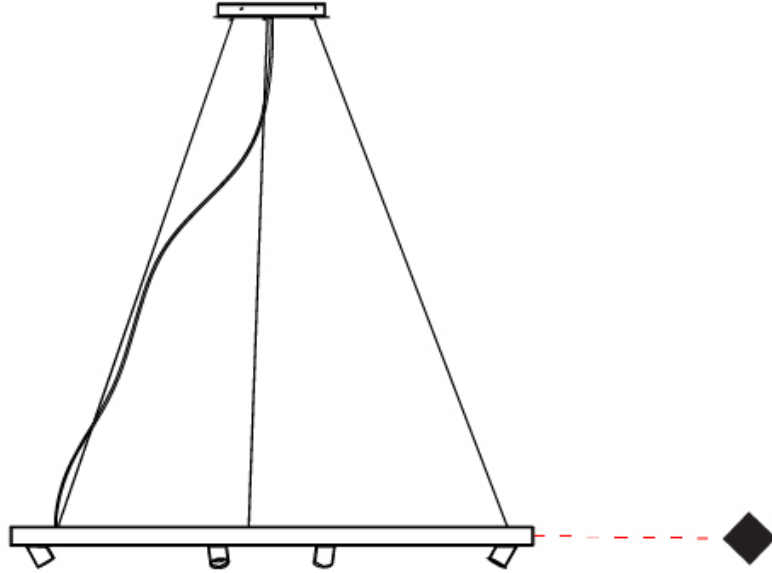

D81694-

PROJECT	_____
TYPE	_____
SPECIFIER	_____
QUANTITY	_____
DATE	_____

D