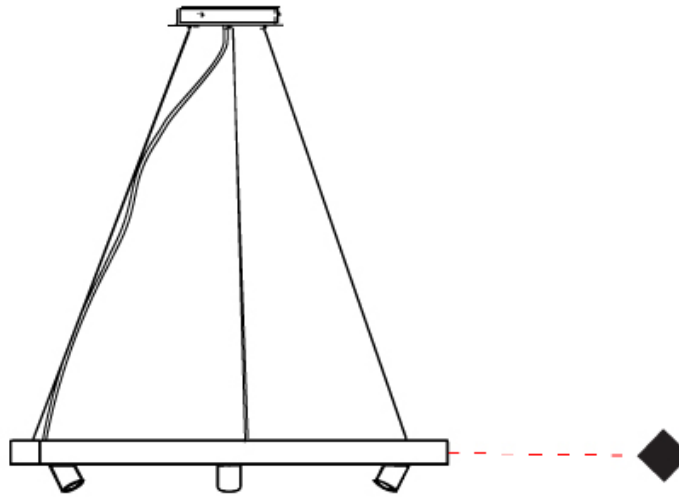

ARENA SUSPENSION

D81693-

PROJECT	_____
TYPE	_____
SPECIFIER	_____
QUANTITY	_____
DATE	_____

D