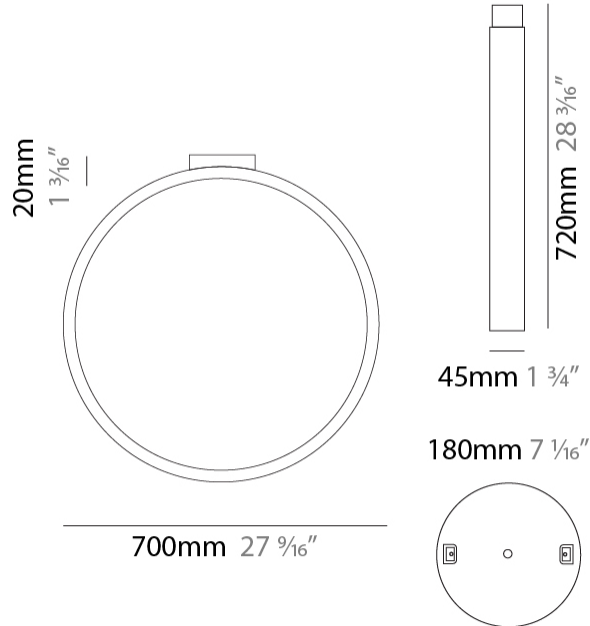

PROJECT	
TYPE	
SPECIFIER	
QUANTITY	
DATE	

ASSOLO SURFACE

D32017-

base number   Finish
Options

1. To build a product code in our configurator select the specify button on the base model # product page
2. To build a manual product code on this datasheet choose from the options listed below in blue font and add the suffix to the base model #

GENERAL

Series: Assolo
Brand: Cini & Nils
Division: Design
Mounting Type: Surface
Mounting Location: Ceiling
Subcategory: Ambient

PHYSICAL

Shape: Round
Diameter (mm): 700
Diameter (in): 27 ⁹/₁₆
Width (mm): 45
Width (in): 1 ³/₄
Height (mm): 720
Height (in): 28 ³/₈
Light Distribution: Indirect
Weight (kg): 4.9
Weight (lbs): 10.8
Fixture Finish: WHI / BLK / MGD
Fixture Material: Aluminum

ELECTRICAL

Lamp Type: LED
Input Wattage (W): 27
Total Output Wattage (W): 25
Dimming: Tri-Mode (Non-Dimming and Phase Dimming (120Vac only) and 0-10V Dimming)
Driver Included: Yes
Driver Location: Integrated
Driver Type: Constant Current - Universal
Driver Class: Class 2
Input Voltage (V): 120 - 277
Constant Current (MA): 700

LED

Color Temperature (°K): 2800
Nominal Lumen (lm): 2900
CRI: >90 CRI
Lamp Life (hrs): 50000

OPTICAL

RATINGS AND CERTIFICATIONS

Certified By: Certified for North American Standards
IP rating: IP20

J-Box cover plate included