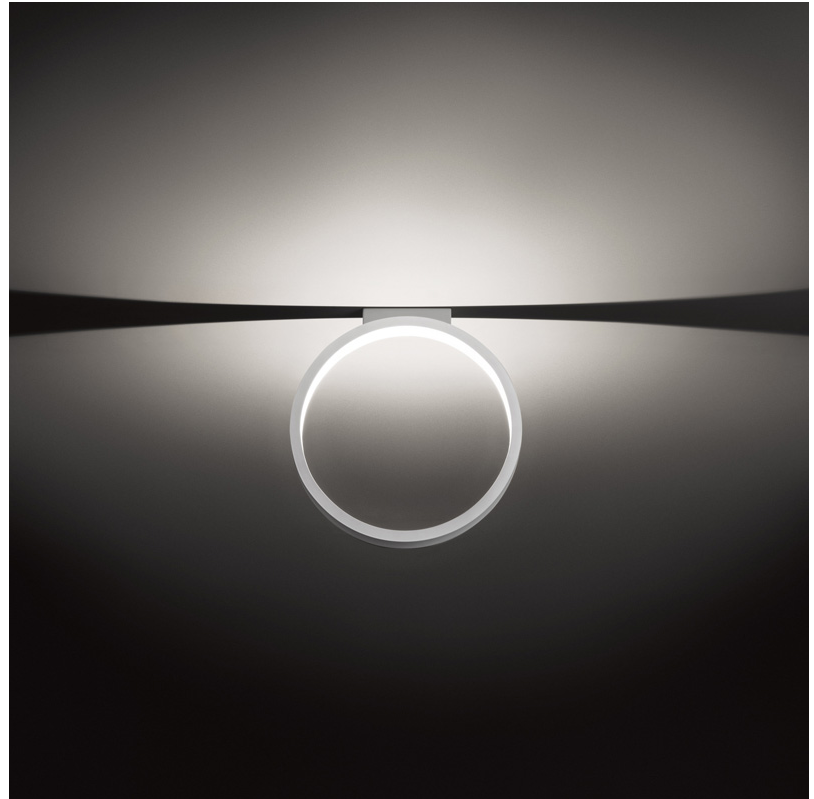

PROJECT	_____
TYPE	_____
SPECIFIER	_____
QUANTITY	_____
DATE	_____

ASSOLO SURFACE

D32005-

base number   Finish
Options

1. To build a product code in our configurator select the specify button on the base model # product page
2. To build a manual product code on this datasheet choose from the options listed below in blue font and add the suffix to the base model #

GENERAL

Series: Assolo
Brand: Cini & Nils
Division: Design
Mounting Type: Surface
Mounting Location: Ceiling
Subcategory: Ambient

PHYSICAL

Shape: Round
Diameter (mm): 430
Diameter (in): 16 ¹⁵/₁₆
Width (mm): 45
Width (in): 1 ³/₄
Height (mm): 450
Height (in): 17 ¹¹/₁₆
Extension (mm): 200
Extension (in): 7 ⁷/₈
Light Distribution: Indirect
Weight (kg): 3
Weight (lbs): 6.6
Fixture Finish: [WHI](#) / [BLK](#) / [MGD](#)
Fixture Material: Aluminum

ELECTRICAL

Lamp Type: LED
Input Wattage (W): 27
Total Output Wattage (W): 25
Dimming: Tri-Mode (Non-Dimming and Phase Dimming (120Vac only) and 0-10V Dimming)
Driver Included: Yes
Driver Location: Integrated
Driver Type: Constant Current - Universal
Driver Class: Class 2
Input Voltage (V): 120 - 277
Constant Current (MA): 700

LED

Color Temperature (°K): 2800
Nominal Lumen (lm): 2900
CRI: >90 CRI
Lamp Life (hrs): 50000

OPTICAL

RATINGS AND CERTIFICATIONS

Certified By: Certified for North American Standards
IP rating: IP20

J-Box cover plate included