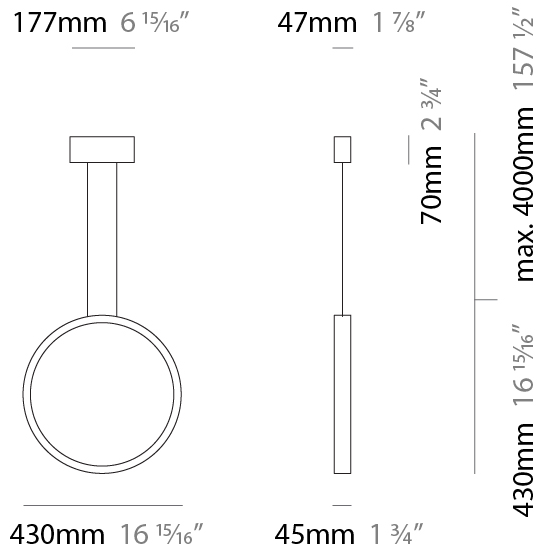

ASSOLO SUSPENSION

D31005-

base number   Finish
Options

1. To build a product code in our configurator select the specify button on the base model # product page
2. To build a manual product code on this datasheet choose from the options listed below in blue font and add the suffix to the base model #

GENERAL

Series: Assolo
Brand: Cini & Nils
Division: Design
Mounting Type: Suspension
Mounting Location: Ceiling
Subcategory: Ambient

PHYSICAL

Shape: Round
Diameter (mm): 430
Diameter (in): 16 ¹⁵/₁₆
Width (mm): 45
Width (in): 1 ³/₄
Height (mm): 430
Height (in): 16 ¹⁵/₁₆
Max. Overall Height (mm): 4430
Max. Overall Height (in): 174 ⁷/₁₆
Light Distribution: Indirect
Weight (kg): 3.5
Weight (lbs): 7.7
Fixture Finish: WHI / BLK / MGD
Fixture Material: Aluminum
Upon Request: Any custom colour

ELECTRICAL

Lamp Type: LED
Input Wattage (W): 27
Total Output Wattage (W): 25
Dimming: Tri-Mode (Non-Dimming and Phase Dimming (120Vac only) and 0-10V Dimming)
Driver Included: Yes
Driver Location: Integrated
Driver Type: Constant Current - Universal
Driver Class: Class 2
Input Voltage (V): 120 - 277
Constant Current (MA): 700

LED

Color Temperature (°K): 2800
Nominal Lumen (lm): 2900
CRI: >90 CRI
Lamp Life (hrs): 50000
Upon Request: 3000K / 3500K / 4000K

OPTICAL

RATINGS AND CERTIFICATIONS

Certified By: Certified for North American Standards
IP rating: IP20