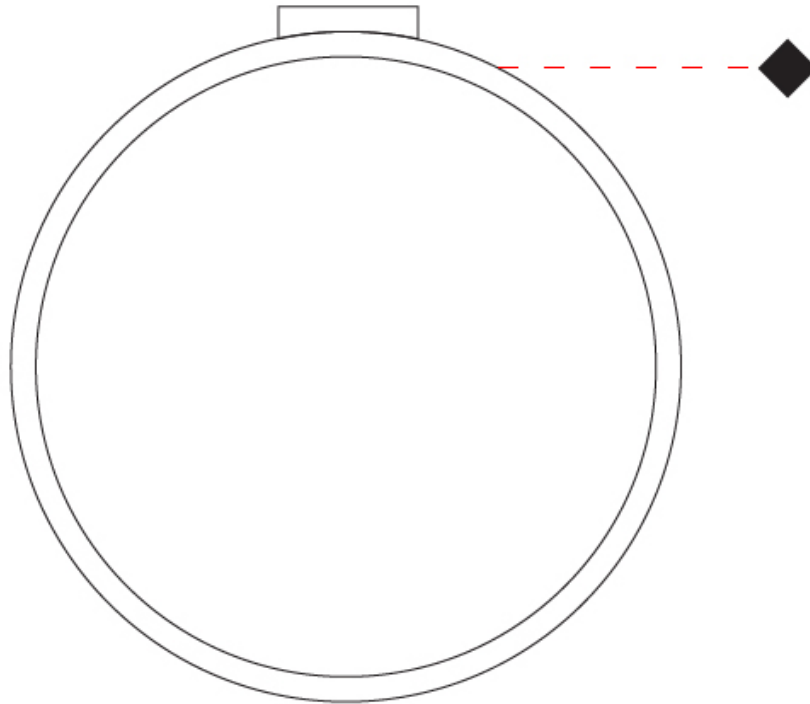

D32005-

PROJECT

TYPE

SPECIFIER

QUANTITY

DATE