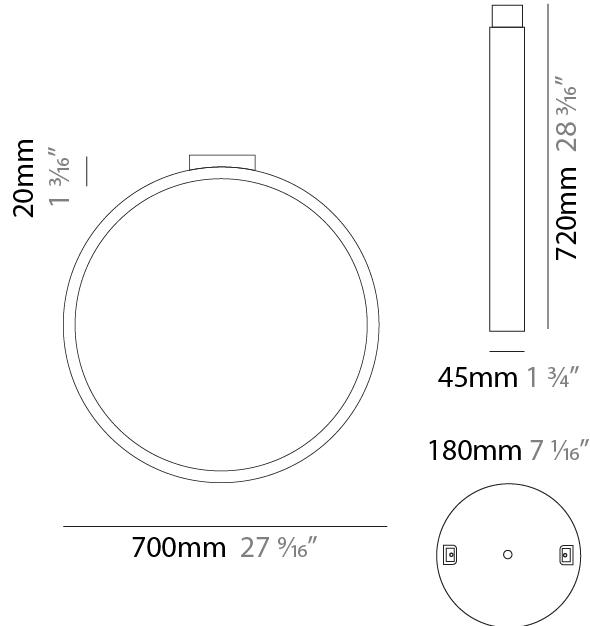

PROJECT	_____
TYPE	_____
SPECIFIER	_____
QUANTITY	_____
DATE	_____

ASSOLO SURFACE

D32017-

base number   Finish
Options

1. To build a product code in our configurator select the specify button on the base model # product page
2. To build a manual product code on this datasheet choose from the options listed below in blue font and add the suffix to the base model #

GENERAL

Series: Assolo
Brand: Cini & Nils
Division: Design
Mounting Type: Surface
Mounting Location: Ceiling
Subcategory: Ambient

PHYSICAL

Shape: Round
Diameter (mm): 700
Diameter (in): 27 ⁹/₁₆
Width (mm): 45
Width (in): 1 ³/₄
Height (mm): 720
Height (in): 28 ³/₁₆
Light Distribution: Indirect
Weight (kg): 4.9
Weight (lbs): 10.8
Fixture Finish: WHI / BLK / MGD
Fixture Material: Aluminum

ELECTRICAL

Lamp Type: LED
Input Wattage (W): 27
Total Output Wattage (W): 25
Dimming: Tri-Mode (Non-Dimming and Phase Dimming (120Vac only) and 0-10V Dimming)
Driver Included: Yes
Driver Location: Integrated
Driver Type: Constant Current - Universal
Driver Class: Class 2
Input Voltage (V): 120 - 277
Constant Current (MA): 700

LED

Color Temperature (°K): 2800
Nominal Lumen (lm): 2900
CRI: >90 CRI
Lamp Life (hrs): 50000

OPTICAL

RATINGS AND CERTIFICATIONS

Certified By: Certified for North American Standards
IP rating: IP20

J-Box cover plate included