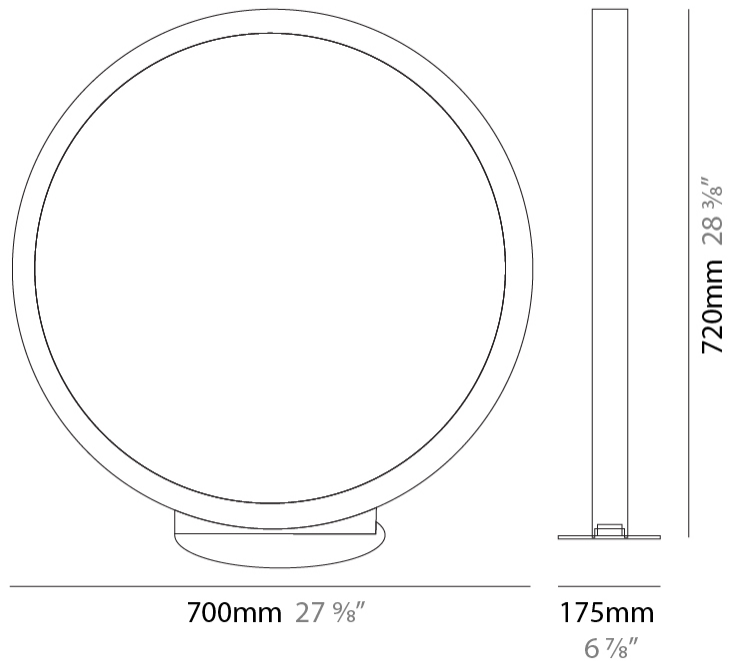

PROJECT	_____
TYPE	_____
SPECIFIER	_____
QUANTITY	_____
DATE	_____

ASSOLO PORTABLE

D34006-

base number   Finish
Options

1. To build a product code in our configurator select the specify button on the base model # product page
2. To build a manual product code on this datasheet choose from the options listed below in blue font and add the suffix to the base model #

GENERAL

Series: Assolo
Brand: Cini & Nils
Division: Design
Mounting Type: Portable
Mounting Location: Floor
Subcategory: Ambient

PHYSICAL

Shape: Round
Diameter (mm): 700
Diameter (in): 27 ³/₁₆
Width (mm): 175
Width (in): 6 ⁷/₈
Height (mm): 720
Height (in): 28 ³/₈
Light Distribution: Indirect
Weight (kg): 6.3
Weight (lbs): 13.9
Fixture Finish: WHI / BLK / MGD
Fixture Material: Aluminum
Upon Request: Bolt Down

ELECTRICAL

Lamp Type: LED
Input Wattage (W): 27
Dimming: In-Line Dimming
Driver Location: Inline Transformer Plug
Input Voltage (V): 120

LED

Color Temperature (°K): 2800
Nominal Lumen (lm): 2100
CRI: >90 CRI
Lamp Life (hrs): 50000

OPTICAL

RATINGS AND CERTIFICATIONS

Certified By: Certified for North American Standards
IP rating: IP20