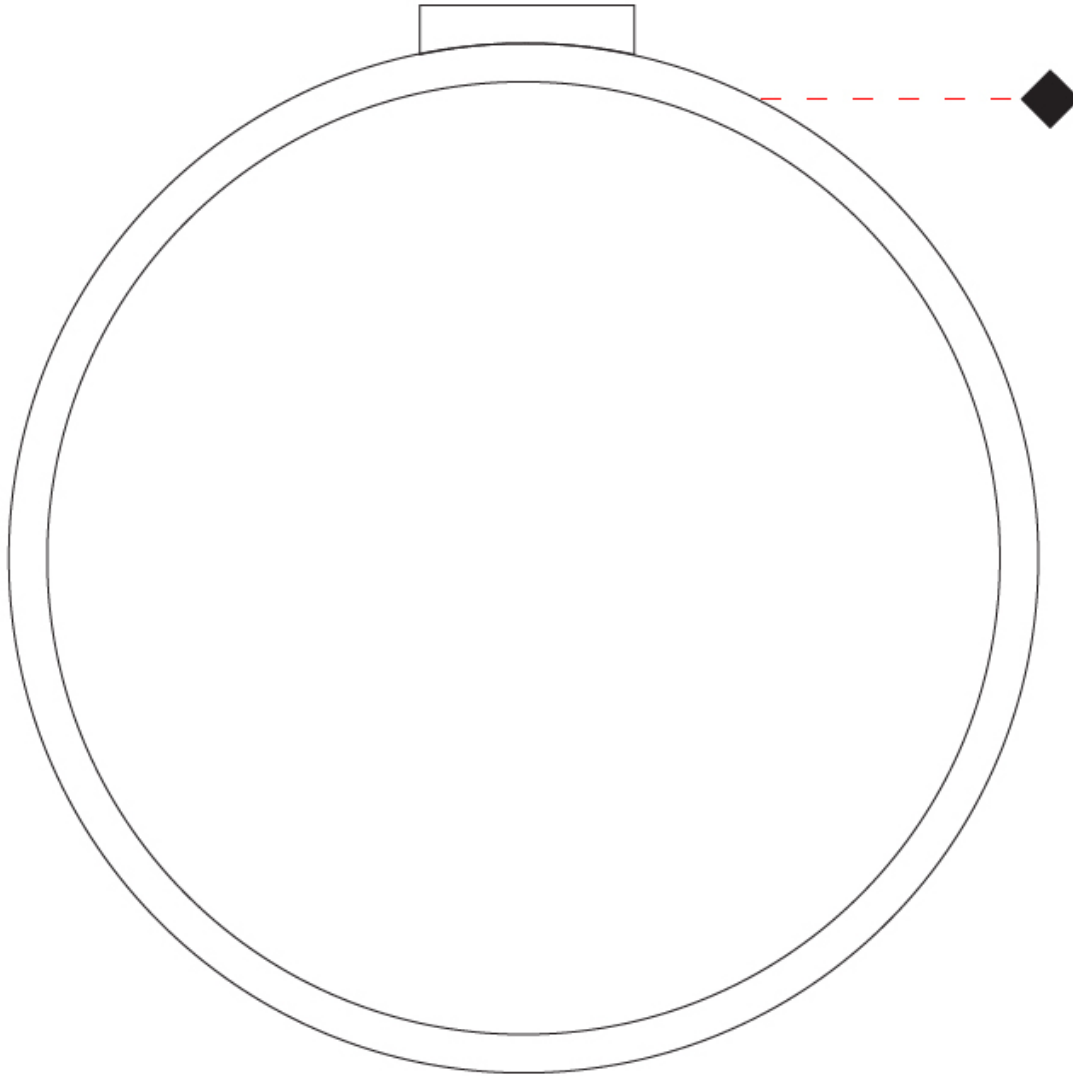

D32017-

PROJECT

TYPE

SPECIFIER

QUANTITY

DATE

D