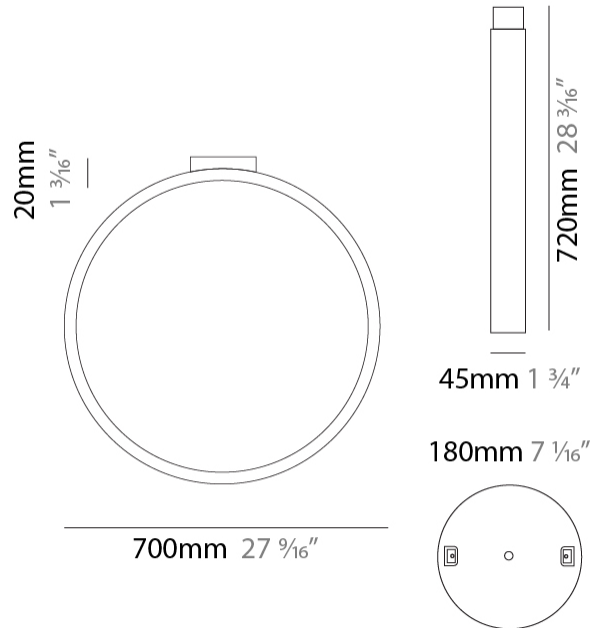

PROJECT	_____
TYPE	_____
SPECIFIER	_____
QUANTITY	_____
DATE	_____

ASSOLO SURFACE

D32017-

base number   Finish
Options

1. To build a product code in our configurator select the specify button on the base model # product page
2. To build a manual product code on this datasheet choose from the options listed below in blue font and add the suffix to the base model #

GENERAL

Series: Assolo
Brand: Cini & Nils
Division: Design
Mounting Type: Surface
Mounting Location: Ceiling
Subcategory: Ambient

PHYSICAL

Shape: Round
Diameter (mm): 700
Diameter (in): 27 ⁹/₁₆"
Width (mm): 45
Width (in): 1 ³/₄"
Height (mm): 720
Height (in): 28 ³/₁₆"
Light Distribution: Indirect
Weight (kg): 4.9
Weight (lbs): 10.8
Fixture Finish: WHI / BLK / MGD
Fixture Material: Aluminum

ELECTRICAL

Lamp Type: LED
Input Wattage (W): 27
Total Output Wattage (W): 25
Dimming: Tri-Mode (Non-Dimming and Phase Dimming (120Vac only) and 0-10V Dimming)
Driver Included: Yes
Driver Location: Integrated
Driver Type: Constant Current - Universal
Driver Class: Class 2
Input Voltage (V): 120 - 277
Constant Current (MA): 700

LED

Color Temperature (°K): 2800
Nominal Lumen (lm): 2900
CRI: >90 CRI
Lamp Life (hrs): 50000

OPTICAL

RATINGS AND CERTIFICATIONS

Certified By: Certified for North American Standards
IP rating: IP20

J-Box cover plate included