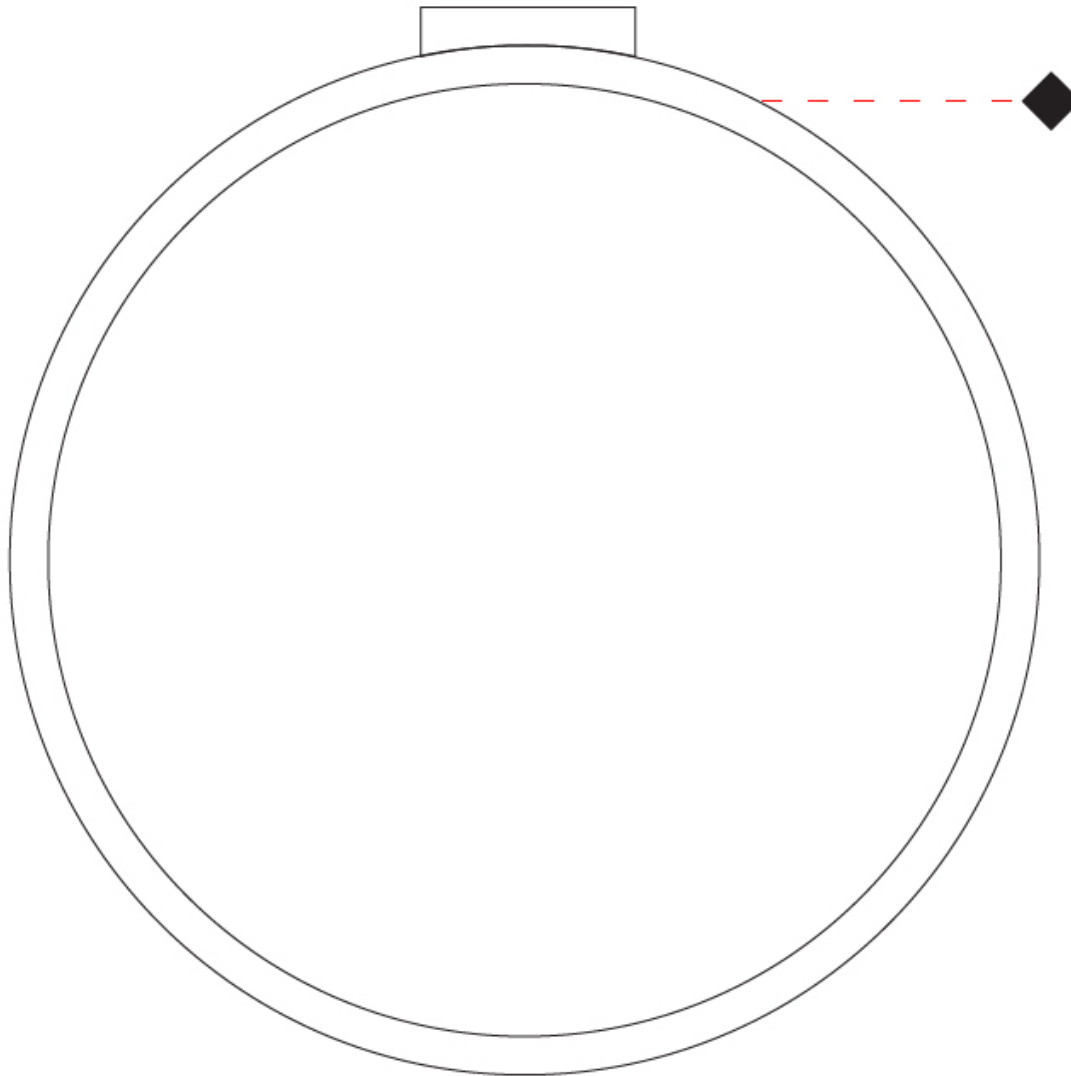

D32017-

PROJECT

TYPE

SPECIFIER

QUANTITY

DATE

D