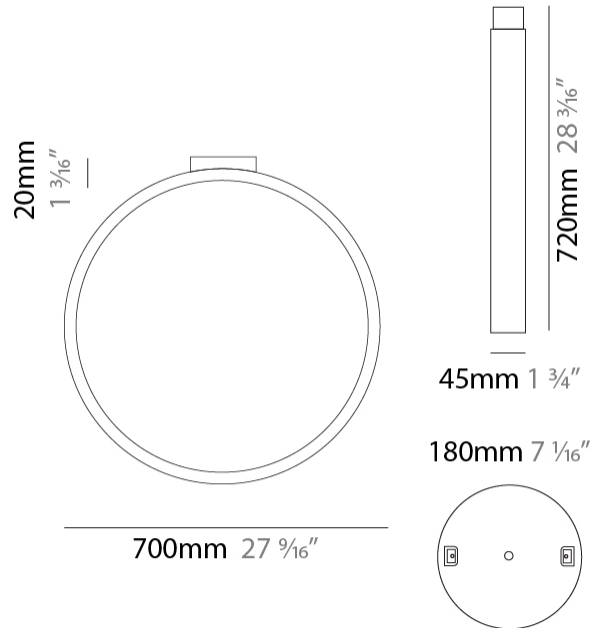

PROJECT	_____
TYPE	_____
SPECIFIER	_____
QUANTITY	_____
DATE	_____

ASSOLO SURFACE

D32017-

base number   Finish
Options

1. To build a product code in our configurator select the specify button on the base model # product page
2. To build a manual product code on this datasheet choose from the options listed below in blue font and add the suffix to the base model #

GENERAL

Series: Assolo
Brand: Cini & Nils
Division: Design
Mounting Type: Surface
Mounting Location: Ceiling
Subcategory: Ambient

PHYSICAL

Shape: Round
Diameter (mm): 700
Diameter (in): 27 ⁹/₁₆
Width (mm): 45
Width (in): 1 ³/₄
Height (mm): 720
Height (in): 28 ³/₈
Light Distribution: Indirect
Weight (kg): 4.9
Weight (lbs): 10.8
Fixture Finish: WHI / BLK / MGD
Fixture Material: Aluminum

ELECTRICAL

Lamp Type: LED
Input Wattage (W): 27
Total Output Wattage (W): 25
Dimming: Tri-Mode (Non-Dimming and Phase Dimming (120Vac only) and 0-10V Dimming)
Driver Included: Yes
Driver Location: Integrated
Driver Type: Constant Current - Universal
Driver Class: Class 2
Input Voltage (V): 120 - 277
Constant Current (MA): 700

LED

Color Temperature (°K): 2800
Nominal Lumen (lm): 2900
CRI: >90 CRI
Lamp Life (hrs): 50000

OPTICAL

RATINGS AND CERTIFICATIONS

Certified By: Certified for North American Standards
IP rating: IP20

J-Box cover plate included