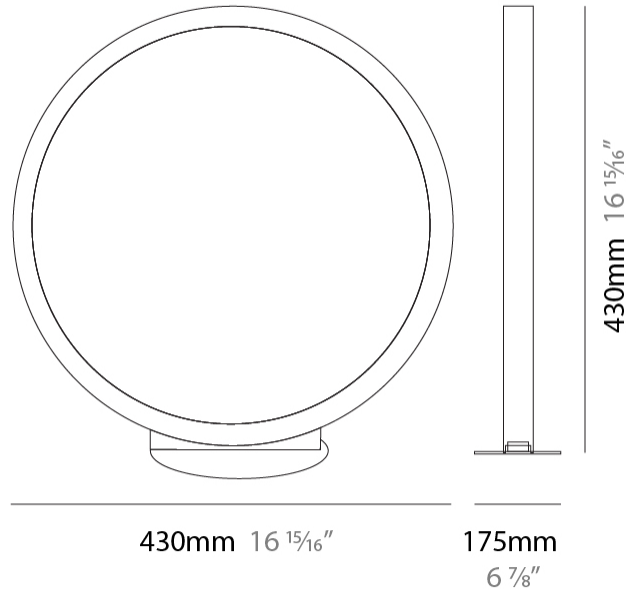

PROJECT	_____
TYPE	_____
SPECIFIER	_____
QUANTITY	_____
DATE	_____

ASSOLO PORTABLE

D34004-

base number _____
Finish Options _____

1. To build a product code in our configurator select the specify button on the base model # product page
2. To build a manual product code on this datasheet choose from the options listed below in blue font and add the suffix to the base model #

GENERAL

Series: Assolo
Brand: Cini & Nils
Division: Design
Mounting Type: Portable
Mounting Location: Table
Subcategory: Ambient

PHYSICAL

Shape: Round
Diameter (mm): 430
Diameter (in): 16 ¹⁵/₁₆
Width (mm): 175
Width (in): 6 ⁷/₈
Height (mm): 450
Height (in): 17 ¹¹/₁₆
Light Distribution: Indirect
Weight (kg): 4.4
Weight (lbs): 9.7
Fixture Finish: WHI / BLK / MGD
Fixture Material: Aluminum
Upon Request: Bolt Down

ELECTRICAL

Lamp Type: LED
Input Wattage (W): 27
Dimming: In-Line Dimming
Driver Location: Inline Transformer Plug
Input Voltage (V): 120

LED

Color Temperature (°K): 2800
Nominal Lumen (lm): 2100
CRI: >90 CRI
Lamp Life (hrs): 50000

OPTICAL

RATINGS AND CERTIFICATIONS

Certified By: Certified for North American Standards
IP rating: IP20