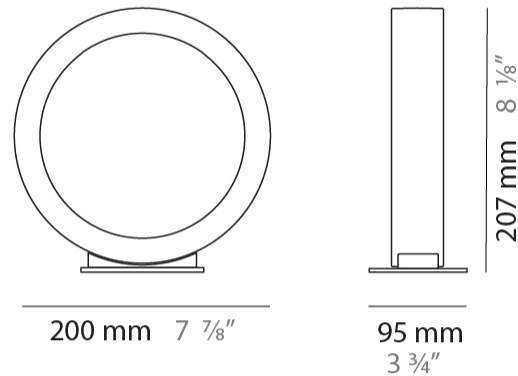

PROJECT _____
TYPE _____
SPECIFIER _____
QUANTITY _____
DATE _____

ASSOLO PORTABLE

D34001-

base number _____
Finish _____
Options _____

1. To build a product code in our configurator select the specify button on the base model # product page
2. To build a manual product code on this datasheet choose from the options listed below in blue font and add the suffix to the base model #

GENERAL

Series: Assolo _____
Brand: Cini & Nils _____
Division: Design _____
Mounting Type: Portable _____
Mounting Location: Table _____
Subcategory: Ambient _____

PHYSICAL

Shape: Round _____
Diameter (mm): 200 _____
Diameter (in): 7 7/8 _____
Width (mm): 95 _____
Width (in): 3 3/4 _____
Height (mm): 207 _____
Height (in): 8 1/8 _____
Light Distribution: Indirect _____
Weight (kg): 0.9 _____
Weight (lbs): 1.98 _____
Fixture Finish: WHI / BLK / MGD _____
Fixture Material: Aluminum _____

ELECTRICAL

Lamp Type: LED _____
Input Wattage (W): 10 _____
Dimming: Touch Dimming _____
Driver Location: Inline Transformer Plug _____
Input Voltage (V): 120 _____

LED

Color Temperature (°K): 2800 _____
Nominal Lumen (lm): 1000 _____
CRI: >80 CRI _____
Lamp Life (hrs): 50000 _____

OPTICAL

RATINGS AND CERTIFICATIONS

Certified By: Certified for North American Standards _____
IP rating: IP20 _____