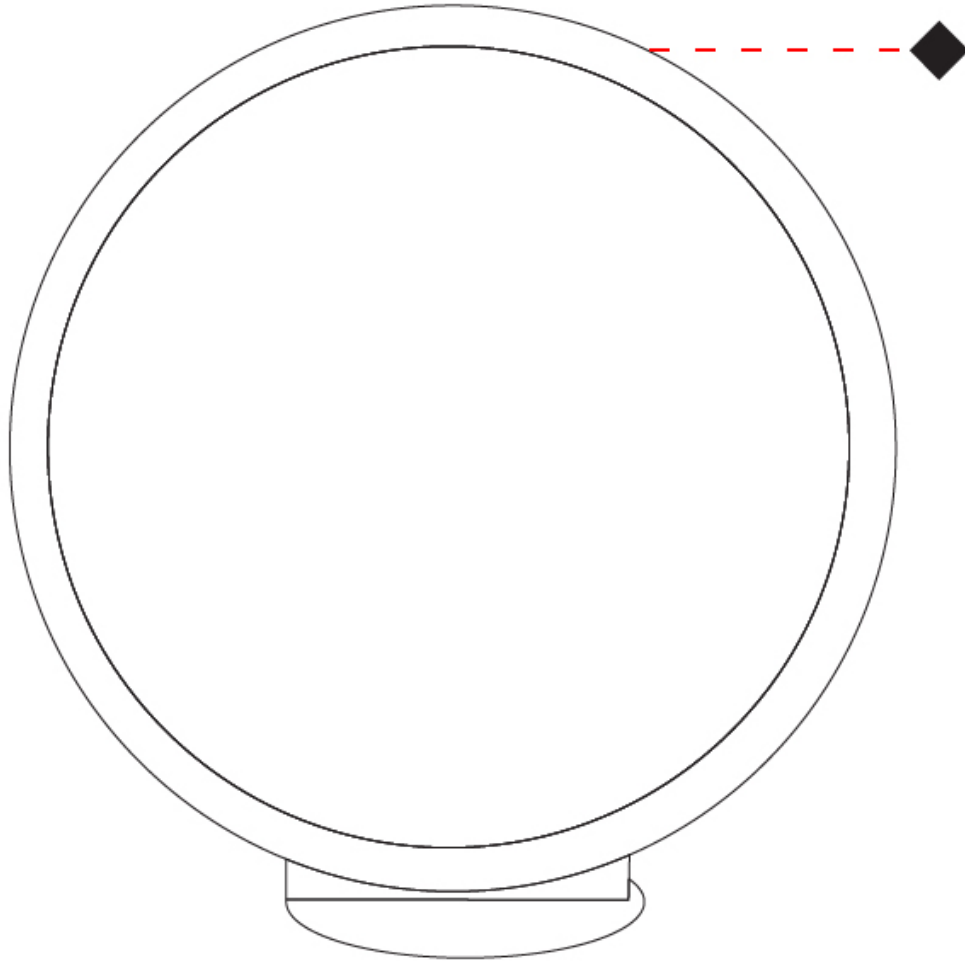

ASSOLO PORTABLE

D34001-

PROJECT	_____
TYPE	_____
SPECIFIER	_____
QUANTITY	_____
DATE	_____