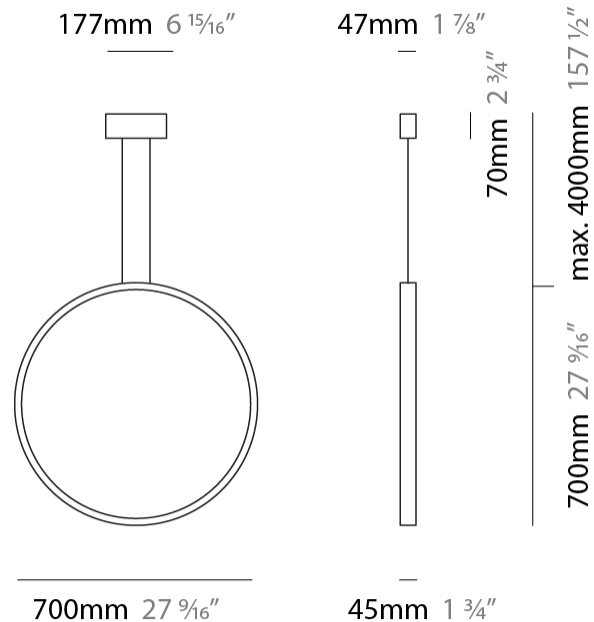

ASSOLO SUSPENSION

D31007-

base number _____
Finish _____
Options _____

1. To build a product code in our configurator select the specify button on the base model # product page
2. To build a manual product code on this datasheet choose from the options listed below in blue font and add the suffix to the base model #

GENERAL

Series: Assolo
Brand: Cini & Nils
Division: Design
Mounting Type: Suspension
Mounting Location: Ceiling
Subcategory: Ambient

PHYSICAL

Shape: Round
Diameter (mm): 700
Diameter (in): 27 ⁹/₁₆"
Width (mm): 45
Width (in): 1 ³/₄"
Height (mm): 700
Height (in): 27 ⁹/₁₆"
Max. Overall Height (mm): 4700
Max. Overall Height (in): 185 ¹/₁₆"
Light Distribution: Indirect
Weight (kg): 5.4
Weight (lbs): 11.9
Fixture Finish: WHI / BLK / MGD
Fixture Material: Aluminum

ELECTRICAL

Lamp Type: LED
Input Wattage (W): 27
Total Output Wattage (W): 25
Dimming: Tri-Mode (Non-Dimming and Phase Dimming (120Vac only) and 0-10V Dimming)
Driver Included: Yes
Driver Location: Integrated
Driver Type: Constant Current - Universal
Driver Class: Class 2
Input Voltage (V): 120 - 277
Constant Current (MA): 700

LED

Number of LEDs: 1
Color Temperature (°K): 2800
Nominal Lumen (lm): 2900
CRI: >90 CRI
Lamp Life (hrs): 50000

OPTICAL

RATINGS AND CERTIFICATIONS

Certified By: Certified for North American Standards
IP rating: IP20