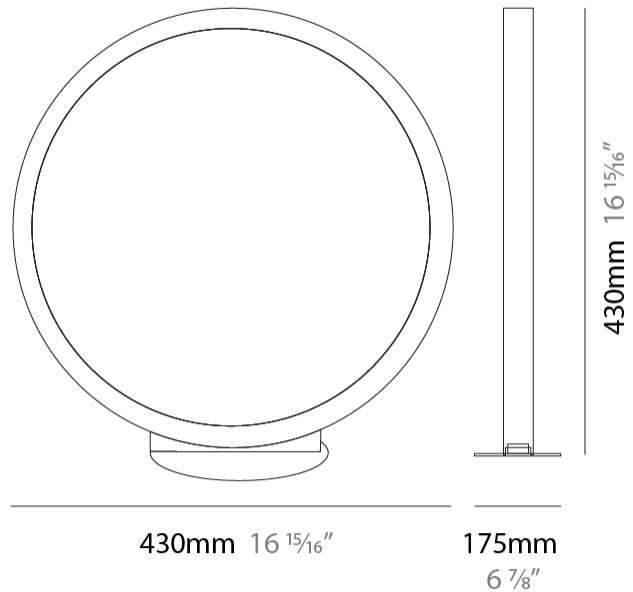

PROJECT	_____
TYPE	_____
SPECIFIER	_____
QUANTITY	_____
DATE	_____

ASSOLO PORTABLE

D34004-

base number _____
Finish Options _____

1. To build a product code in our configurator select the specify button on the base model # product page
2. To build a manual product code on this datasheet choose from the options listed below in blue font and add the suffix to the base model #

GENERAL

Series: Assolo
Brand: Cini & Nils
Division: Design
Mounting Type: Portable
Mounting Location: Table
Subcategory: Ambient

PHYSICAL

Shape: Round
Diameter (mm): 430
Diameter (in): 16 ¹⁵/₁₆
Width (mm): 175
Width (in): 6 ⁷/₈
Height (mm): 450
Height (in): 17 ¹¹/₁₆
Light Distribution: Indirect
Weight (kg): 4.4
Weight (lbs): 9.7
Fixture Finish: WHI / BLK / MGD
Fixture Material: Aluminum
Upon Request: Bolt Down

ELECTRICAL

Lamp Type: LED
Input Wattage (W): 27
Dimming: In-Line Dimming
Driver Location: Inline Transformer Plug
Input Voltage (V): 120

LED

Color Temperature (°K): 2800
Nominal Lumen (lm): 2100
CRI: >90 CRI
Lamp Life (hrs): 50000

OPTICAL

RATINGS AND CERTIFICATIONS

Certified By: Certified for North American Standards
IP rating: IP20