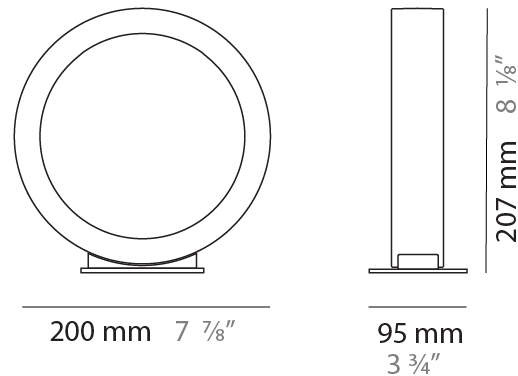

PROJECT _____
TYPE _____
SPECIFIER _____
QUANTITY _____
DATE _____

ASSOLO PORTABLE

D34001-

base number _____
Finish _____
Options _____

1. To build a product code in our configurator select the specify button on the base model # product page
2. To build a manual product code on this datasheet choose from the options listed below in blue font and add the suffix to the base model #

GENERAL

Series: Assolo _____
Brand: Cini & Nils _____
Division: Design _____
Mounting Type: Portable _____
Mounting Location: Table _____
Subcategory: Ambient _____

PHYSICAL

Shape: Round _____
Diameter (mm): 200 _____
Diameter (in): 7 7/8 _____
Width (mm): 95 _____
Width (in): 3 3/4 _____
Height (mm): 207 _____
Height (in): 8 1/8 _____
Light Distribution: Indirect _____
Weight (kg): 0.9 _____
Weight (lbs): 1.98 _____
Fixture Finish: WHI / BLK / MGD _____
Fixture Material: Aluminum _____

ELECTRICAL

Lamp Type: LED _____
Input Wattage (W): 10 _____
Dimming: Touch Dimming _____
Driver Location: Inline Transformer Plug _____
Input Voltage (V): 120 _____

LED

Color Temperature (°K): 2800 _____
Nominal Lumen (lm): 1000 _____
CRI: >80 CRI _____
Lamp Life (hrs): 50000 _____

OPTICAL

RATINGS AND CERTIFICATIONS

Certified By: Certified for North American Standards _____
IP rating: IP20 _____