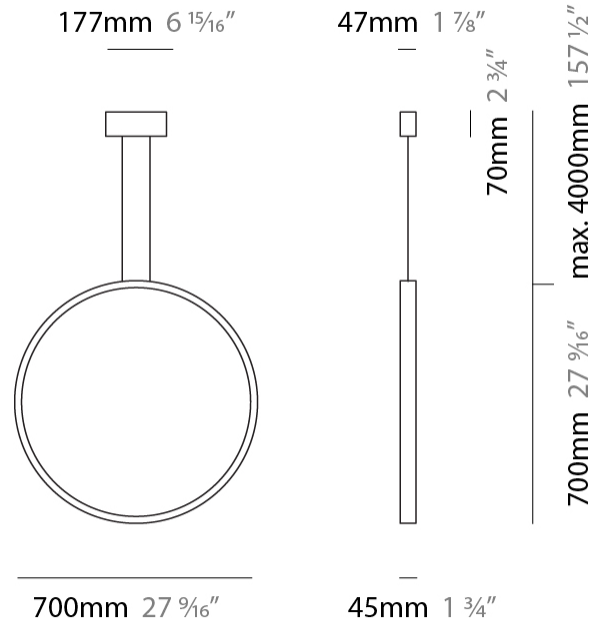

ASSOLO SUSPENSION

D31007-

base number _____
Finish _____
Options _____

1. To build a product code in our configurator select the specify button on the base model # product page
2. To build a manual product code on this datasheet choose from the options listed below in blue font and add the suffix to the base model #

GENERAL

Series: Assolo
Brand: Cini & Nils
Division: Design
Mounting Type: Suspension
Mounting Location: Ceiling
Subcategory: Ambient

PHYSICAL

Shape: Round
Diameter (mm): 700
Diameter (in): 27 ⁹/₁₆"
Width (mm): 45
Width (in): 1 ³/₄"
Height (mm): 700
Height (in): 27 ⁹/₁₆"
Max. Overall Height (mm): 4700
Max. Overall Height (in): 185 ¹/₁₆"
Light Distribution: Indirect
Weight (kg): 5.4
Weight (lbs): 11.9
Fixture Finish: WHI / BLK / MGD
Fixture Material: Aluminum

ELECTRICAL

Lamp Type: LED
Input Wattage (W): 27
Total Output Wattage (W): 25
Dimming: Tri-Mode (Non-Dimming and Phase Dimming (120Vac only and 0-10V Dimming))
Driver Included: Yes
Driver Location: Integrated
Driver Type: Constant Current - Universal
Driver Class: Class 2
Input Voltage (V): 120 - 277
Constant Current (MA): 700

LED

Number of LEDs: 1
Color Temperature (°K): 2800
Nominal Lumen (lm): 2900
CRI: >90 CRI
Lamp Life (hrs): 50000

OPTICAL

RATINGS AND CERTIFICATIONS

Certified By: Certified for North American Standards
IP rating: IP20