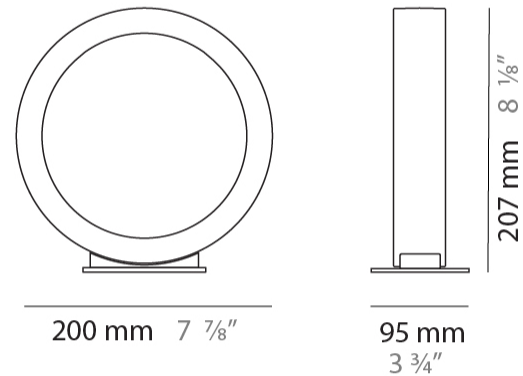

PROJECT _____
TYPE _____
SPECIFIER _____
QUANTITY _____
DATE _____

ASSOLO PORTABLE

D34001-

base number _____
Finish _____
Options _____

1. To build a product code in our configurator select the specify button on the base model # product page
2. To build a manual product code on this datasheet choose from the options listed below in blue font and add the suffix to the base model #

GENERAL

Series: Assolo _____
Brand: Cini & Nils _____
Division: Design _____
Mounting Type: Portable _____
Mounting Location: Table _____
Subcategory: Ambient _____

PHYSICAL

Shape: Round _____
Diameter (mm): 200 _____
Diameter (in): 7 7/8 _____
Width (mm): 95 _____
Width (in): 3 3/4 _____
Height (mm): 207 _____
Height (in): 8 1/8 _____
Light Distribution: Indirect _____
Weight (kg): 0.9 _____
Weight (lbs): 1.98 _____
Fixture Finish: WHI / BLK / MGD _____
Fixture Material: Aluminum _____

ELECTRICAL

Lamp Type: LED _____
Input Wattage (W): 10 _____
Dimming: Touch Dimming _____
Driver Location: Inline Transformer Plug _____
Input Voltage (V): 120 _____

LED

Color Temperature (°K): 2800 _____
Nominal Lumen (lm): 1000 _____
CRI: >80 CRI _____
Lamp Life (hrs): 50000 _____

OPTICAL

RATINGS AND CERTIFICATIONS

Certified By: Certified for North American Standards _____
IP rating: IP20 _____