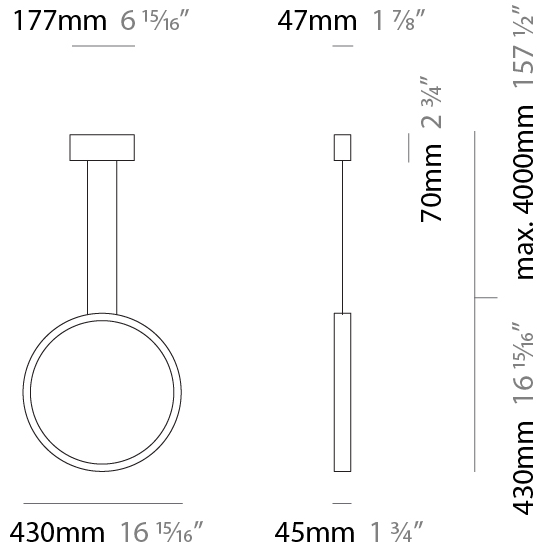

PROJECT	_____
TYPE	_____
SPECIFIER	_____
QUANTITY	_____
DATE	_____

ASSOLO SUSPENSION

D31005-

base number   Finish
Options

1. To build a product code in our configurator select the specify button on the base model # product page
2. To build a manual product code on this datasheet choose from the options listed below in blue font and add the suffix to the base model #

GENERAL

Series: Assolo
Brand: Cini & Nils
Division: Design
Mounting Type: Suspension
Mounting Location: Ceiling
Subcategory: Ambient

PHYSICAL

Shape: Round
Diameter (mm): 430
Diameter (in): 16 ¹⁵/₁₆"
Width (mm): 45
Width (in): 1 ³/₄"
Height (mm): 430
Height (in): 16 ¹⁵/₁₆"
Max. Overall Height (mm): 4430
Max. Overall Height (in): 174 ⁷/₁₆"
Light Distribution: Indirect
Weight (kg): 3.5
Weight (lbs): 7.7
Fixture Finish: WHI / BLK / MGD
Fixture Material: Aluminum
Upon Request: Any custom colour

ELECTRICAL

Lamp Type: LED
Input Wattage (W): 27
Total Output Wattage (W): 25
Dimming: Tri-Mode (Non-Dimming and Phase Dimming (120Vac only) and 0-10V Dimming)
Driver Included: Yes
Driver Location: Integrated
Driver Type: Constant Current - Universal
Driver Class: Class 2
Input Voltage (V): 120 - 277
Constant Current (MA): 700

LED

Color Temperature (°K): 2800
Nominal Lumen (lm): 2900
CRI: >90 CRI
Lamp Life (hrs): 50000
Upon Request: 3000K / 3500K / 4000K

OPTICAL

RATINGS AND CERTIFICATIONS

Certified By: Certified for North American Standards
IP rating: IP20