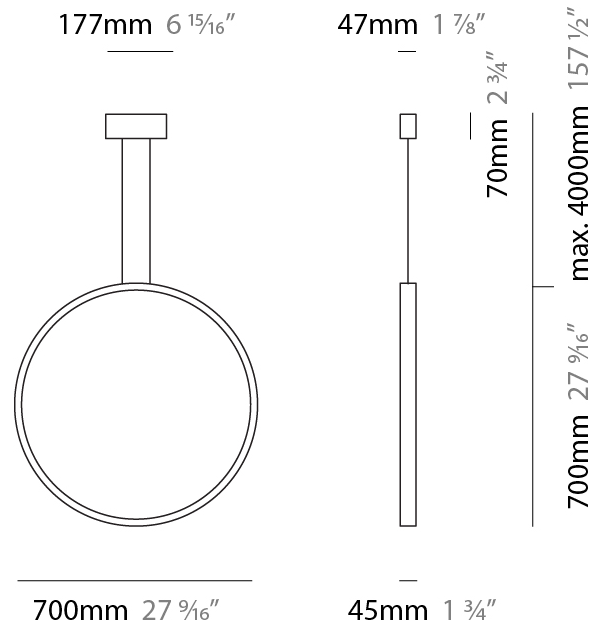

ASSOLO SUSPENSION

D31007-

base number   Finish
Options

1. To build a product code in our configurator select the specify button on the base model # product page
2. To build a manual product code on this datasheet choose from the options listed below in blue font and add the suffix to the base model #

GENERAL

Series: Assolo
Brand: Cini & Nils
Division: Design
Mounting Type: Suspension
Mounting Location: Ceiling
Subcategory: Ambient

PHYSICAL

Shape: Round
Diameter (mm): 700
Diameter (in): 27 ⁹/₁₆"
Width (mm): 45
Width (in): 1 ³/₄"
Height (mm): 700
Height (in): 27 ⁹/₁₆"
Max. Overall Height (mm): 4700
Max. Overall Height (in): 185 ¹/₁₆"
Light Distribution: Indirect
Weight (kg): 5.4
Weight (lbs): 11.9
Fixture Finish: WHI / BLK / MGD
Fixture Material: Aluminum

ELECTRICAL

Lamp Type: LED
Input Wattage (W): 27
Total Output Wattage (W): 25
Dimming: Tri-Mode (Non-Dimming and Phase Dimming (120Vac only) and 0-10V Dimming)
Driver Included: Yes
Driver Location: Integrated
Driver Type: Constant Current - Universal
Driver Class: Class 2
Input Voltage (V): 120 - 277
Constant Current (MA): 700

LED

Number of LEDs: 1
Color Temperature (°K): 2800
Nominal Lumen (lm): 2900
CRI: >90 CRI
Lamp Life (hrs): 50000

OPTICAL

RATINGS AND CERTIFICATIONS

Certified By: Certified for North American Standards
IP rating: IP20