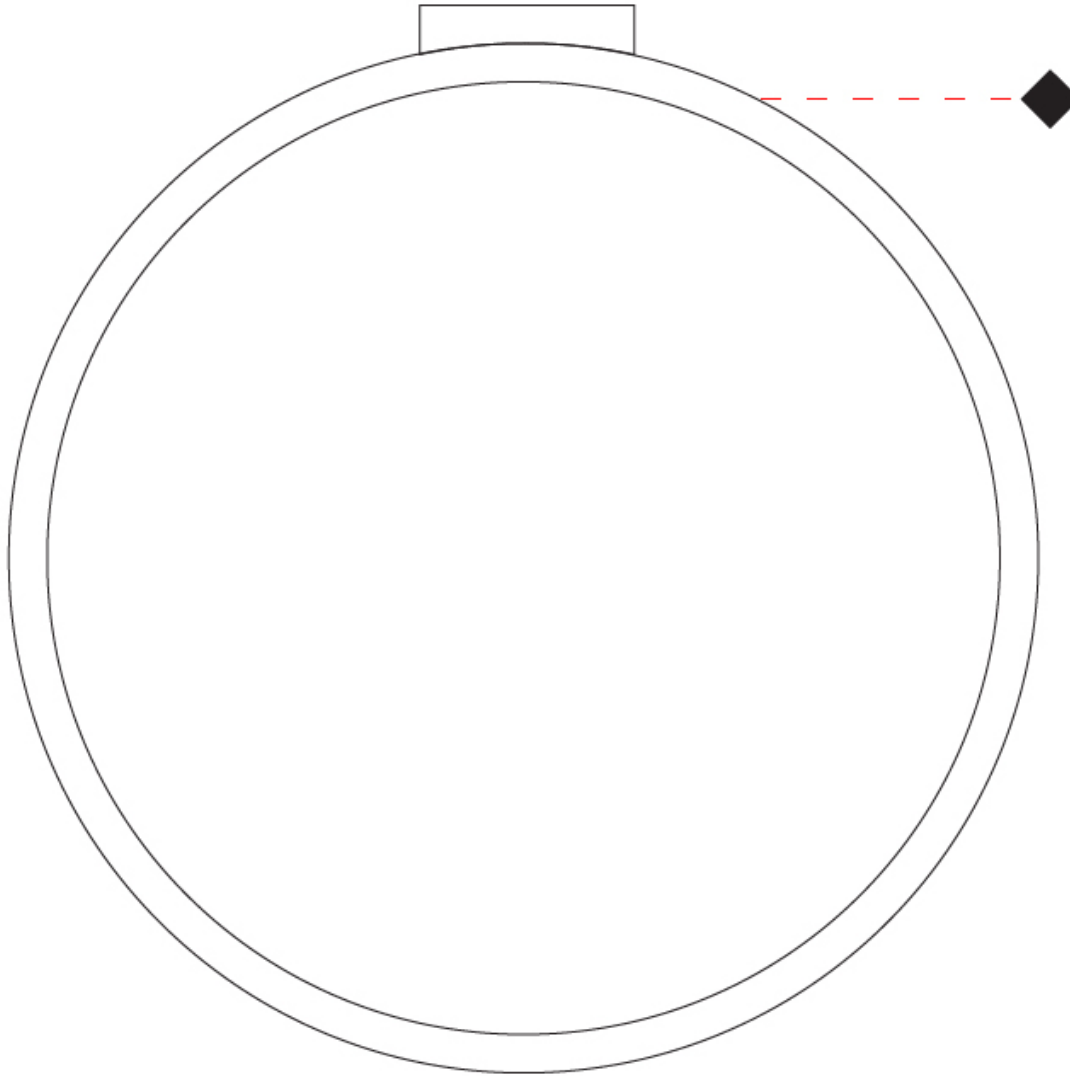

D32017-

PROJECT

TYPE

SPECIFIER

QUANTITY

DATE

D