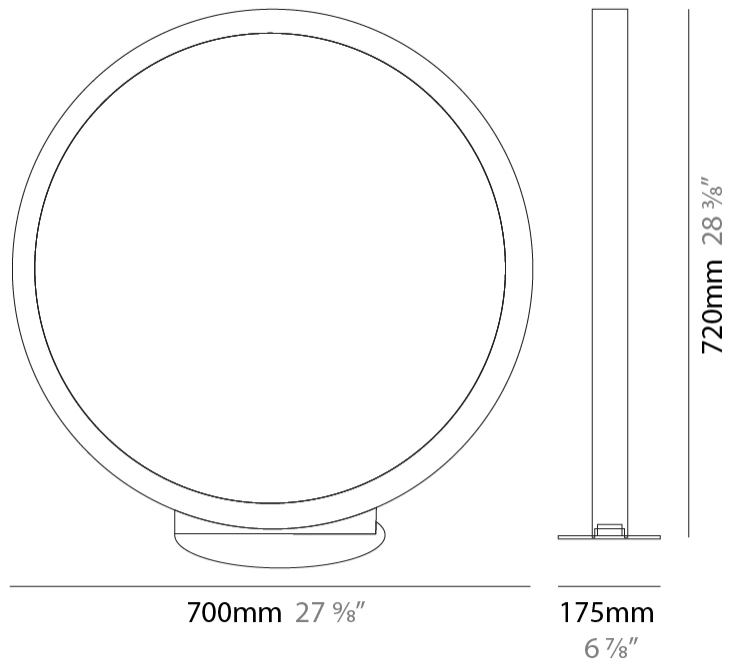

PROJECT _____
TYPE _____
SPECIFIER _____
QUANTITY _____
DATE _____

ASSOLO PORTABLE

D34006-

base number   Finish
Options

1. To build a product code in our configurator select the specify button on the base model # product page
2. To build a manual product code on this datasheet choose from the options listed below in blue font and add the suffix to the base model #

GENERAL

Series: Assolo
Brand: Cini & Nils
Division: Design
Mounting Type: Portable
Mounting Location: Floor
Subcategory: Ambient

PHYSICAL

Shape: Round
Diameter (mm): 700
Diameter (in): 27 ³/₈"
Width (mm): 175
Width (in): 6 ⁷/₈"
Height (mm): 720
Height (in): 28 ³/₈"
Light Distribution: Indirect
Weight (kg): 6.3
Weight (lbs): 13.9
Fixture Finish: WHI / BLK / MGD
Fixture Material: Aluminum
Upon Request: Bolt Down

ELECTRICAL

Lamp Type: LED
Input Wattage (W): 27
Dimming: In-Line Dimming
Driver Location: Inline Transformer Plug
Input Voltage (V): 120

LED

Color Temperature (°K): 2800
Nominal Lumen (lm): 2100
CRI: >90 CRI
Lamp Life (hrs): 50000

OPTICAL

RATINGS AND CERTIFICATIONS

Certified By: Certified for North American Standards
IP rating: IP20