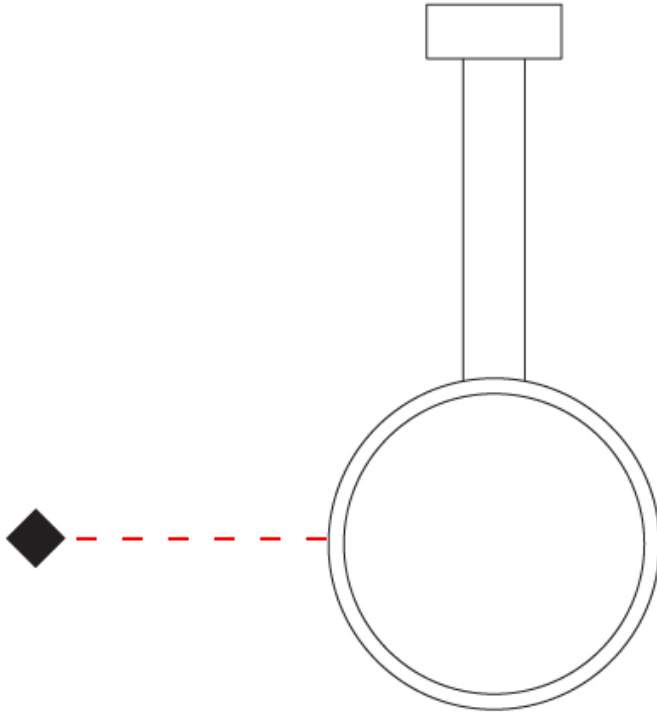

D31005-

PROJECT

TYPE

SPECIFIER

QUANTITY

DATE