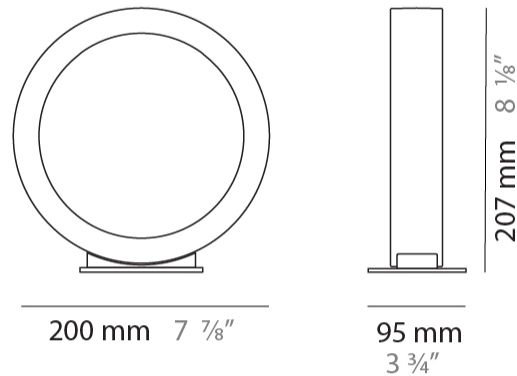

PROJECT	_____
TYPE	_____
SPECIFIER	_____
QUANTITY	_____
DATE	_____

ASSOLO PORTABLE

D34001-

base number   Finish
Options

1. To build a product code in our configurator select the specify button on the base model # product page
2. To build a manual product code on this datasheet choose from the options listed below in blue font and add the suffix to the base model #

GENERAL

Series: Assolo
Brand: Cini & Nils
Division: Design
Mounting Type: Portable
Mounting Location: Table
Subcategory: Ambient

PHYSICAL

Shape: Round
Diameter (mm): 200
Diameter (in): 7 7/8
Width (mm): 95
Width (in): 3 3/4
Height (mm): 207
Height (in): 8 1/8
Light Distribution: Indirect
Weight (kg): 0.9
Weight (lbs): 1.98
Fixture Finish: WHI / BLK / MGD
Fixture Material: Aluminum

ELECTRICAL

Lamp Type: LED
Input Wattage (W): 10
Dimming: Touch Dimming
Driver Location: Inline Transformer Plug
Input Voltage (V): 120

LED

Color Temperature (°K): 2800
Nominal Lumen (lm): 1000
CRI: >80 CRI
Lamp Life (hrs): 50000

OPTICAL

RATINGS AND CERTIFICATIONS

Certified By: Certified for North American Standards
IP rating: IP20