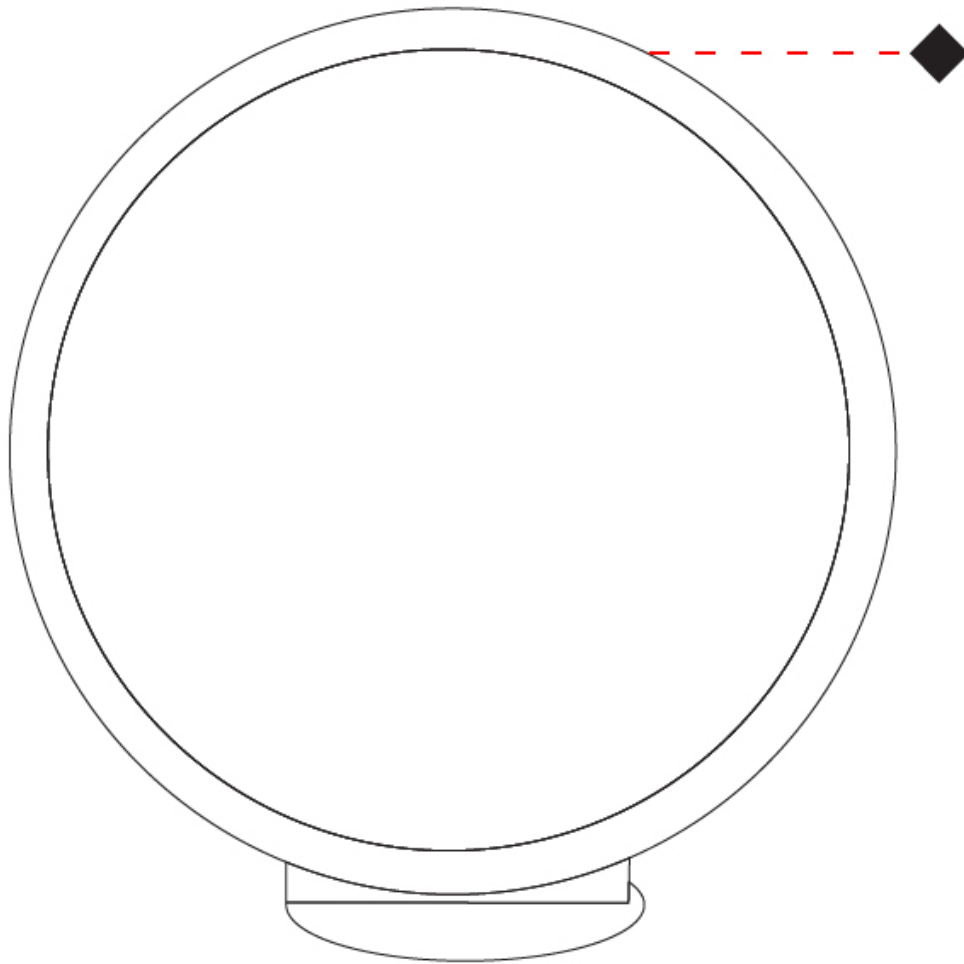

ASSOLO PORTABLE

D34006-

PROJECT	_____
TYPE	_____
SPECIFIER	_____
QUANTITY	_____
DATE	_____

D