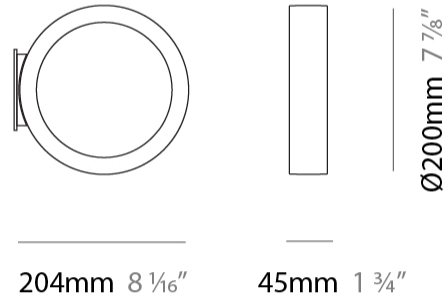

PROJECT
TYPE
SPECIFIER
QUANTITY
DATE

ASSOLO SURFACE

D32002-

base number   Finish
Options

1. To build a product code in our configurator select the specify button on the base model # product page
2. To build a manual product code on this datasheet choose from the options listed below in blue font and add the suffix to the base model #

GENERAL

Series: Assolo
Brand: Cini & Nils
Division: Design
Mounting Type: Surface
Mounting Location: Wall
Subcategory: Ambient

PHYSICAL

Shape: Round
Diameter (mm): 204
Diameter (in): 8 1/16
Width (mm): 45
Width (in): 1 3/4
Height (mm): 200
Height (in): 7 7/8
Light Distribution: Indirect
Weight (kg): 0.9
Weight (lbs): 1.98
Fixture Finish: WHI / BLK / MGD
Fixture Material: Aluminum

ELECTRICAL

Lamp Type: LED
Input Wattage (W): 15.76
Total Output Wattage (W): 13.7
Dimming: Tri-Mode (Non-Dimming and Phase Dimming (120Vac only) and 0-10V Dimming)
Driver Included: No
Driver Location: Remote
Driver Type: Constant Current - Universal
Driver Class: Class 2
Input Voltage (V): 120 - 277
Constant Current (MA): 350

LED

Number of LEDs: 1
Color Temperature (°K): 2800
Nominal Lumen (lm): 1300
CRI: >80 CRI
Lamp Life (hrs): 50000

OPTICAL

RATINGS AND CERTIFICATIONS

Certified By: Certified for North American Standards
IP rating: IP20