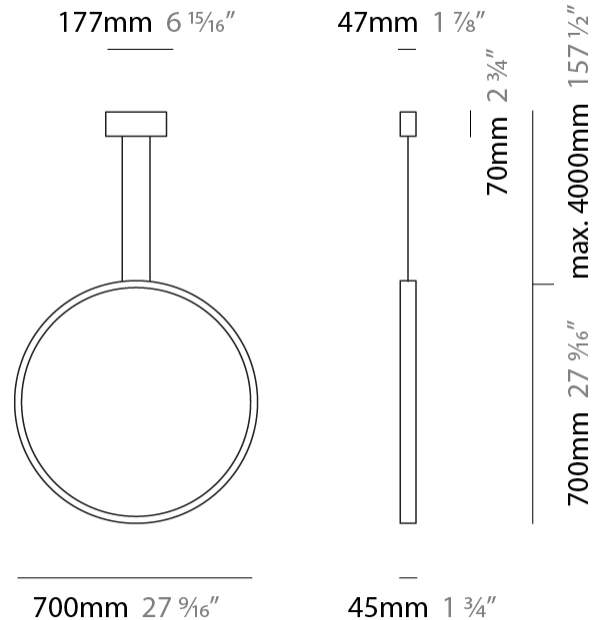

ASSOLO SUSPENSION

D31007-

base number _____
Finish _____
Options _____

1. To build a product code in our configurator select the specify button on the base model # product page
2. To build a manual product code on this datasheet choose from the options listed below in blue font and add the suffix to the base model #

GENERAL

Series: Assolo
Brand: Cini & Nils
Division: Design
Mounting Type: Suspension
Mounting Location: Ceiling
Subcategory: Ambient

PHYSICAL

Shape: Round
Diameter (mm): 700
Diameter (in): 27 ⁹/₁₆"
Width (mm): 45
Width (in): 1 ³/₄"
Height (mm): 700
Height (in): 27 ⁹/₁₆"
Max. Overall Height (mm): 4700
Max. Overall Height (in): 185 ¹/₁₆"
Light Distribution: Indirect
Weight (kg): 5.4
Weight (lbs): 11.9
Fixture Finish: WHI / BLK / MGD
Fixture Material: Aluminum

ELECTRICAL

Lamp Type: LED
Input Wattage (W): 27
Total Output Wattage (W): 25
Dimming: Tri-Mode (Non-Dimming and Phase Dimming (120Vac only and 0-10V Dimming))
Driver Included: Yes
Driver Location: Integrated
Driver Type: Constant Current - Universal
Driver Class: Class 2
Input Voltage (V): 120 - 277
Constant Current (MA): 700

LED

Number of LEDs: 1
Color Temperature (°K): 2800
Nominal Lumen (lm): 2900
CRI: >90 CRI
Lamp Life (hrs): 50000

OPTICAL

RATINGS AND CERTIFICATIONS

Certified By: Certified for North American Standards
IP rating: IP20