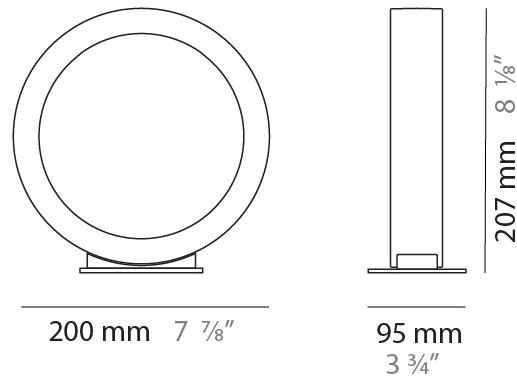

PROJECT _____
TYPE _____
SPECIFIER _____
QUANTITY _____
DATE _____

ASSOLO PORTABLE

D34001-

base number   Finish
Options

1. To build a product code in our configurator select the specify button on the base model # product page
2. To build a manual product code on this datasheet choose from the options listed below in blue font and add the suffix to the base model #

GENERAL

Series: Assolo
Brand: Cini & Nils
Division: Design
Mounting Type: Portable
Mounting Location: Table
Subcategory: Ambient

PHYSICAL

Shape: Round
Diameter (mm): 200
Diameter (in): 7 7/8
Width (mm): 95
Width (in): 3 3/4
Height (mm): 207
Height (in): 8 1/8
Light Distribution: Indirect
Weight (kg): 0.9
Weight (lbs): 1.98
Fixture Finish: WHI / BLK / MGD
Fixture Material: Aluminum

ELECTRICAL

Lamp Type: LED
Input Wattage (W): 10
Dimming: Touch Dimming
Driver Location: Inline Transformer Plug
Input Voltage (V): 120

LED

Color Temperature (°K): 2800
Nominal Lumen (lm): 1000
CRI: >80 CRI
Lamp Life (hrs): 50000

OPTICAL

RATINGS AND CERTIFICATIONS

Certified By: Certified for North American Standards
IP rating: IP20